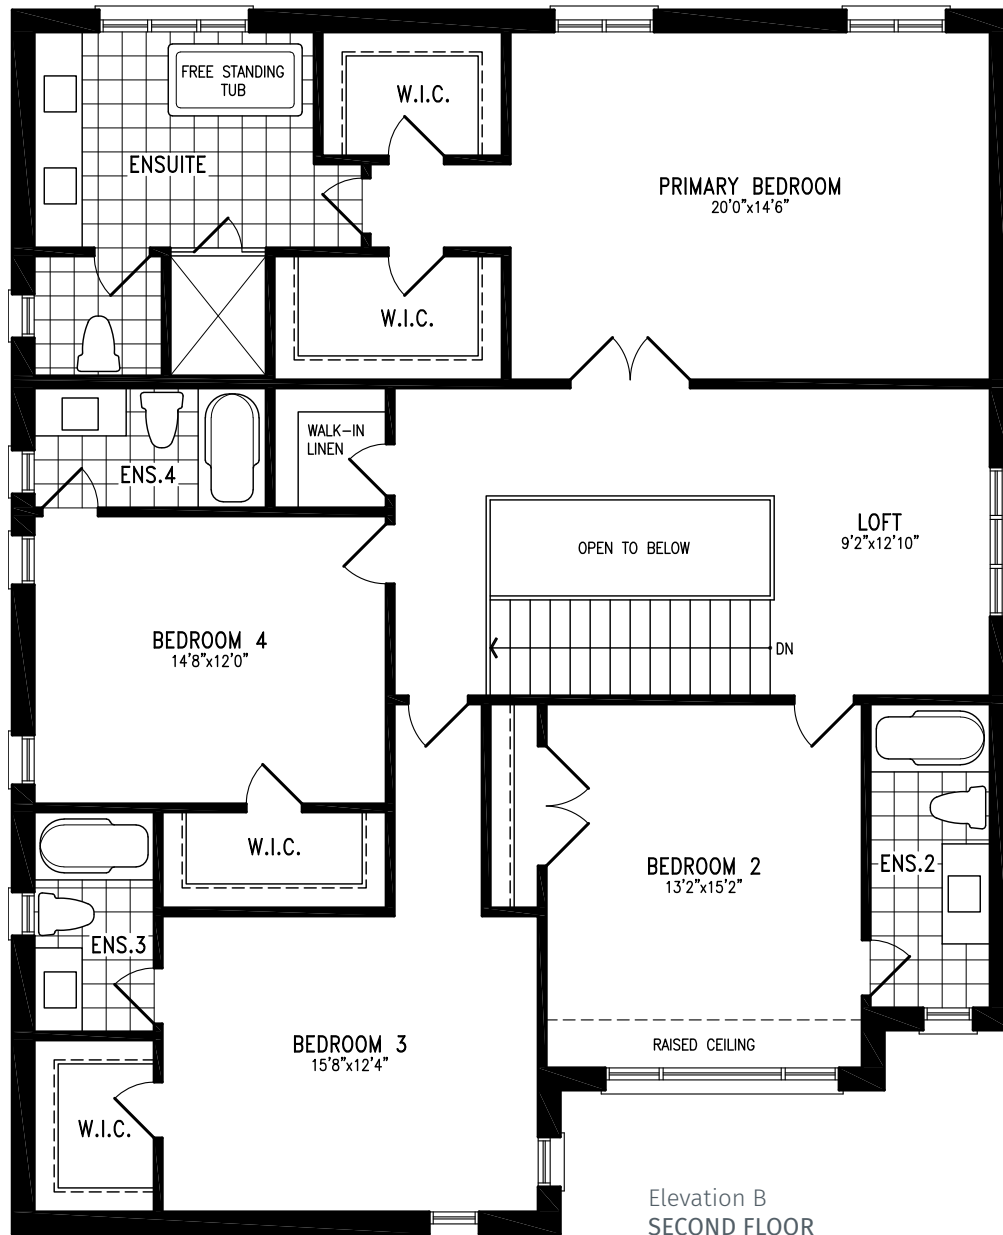

South barrie

BALM

Elevation A | 50' Single

BALM

3,771 SQ.FT.

Elevation A | 50' Single

BALM SB50-1 prices & specifications subject to change without notice. Useable square footage may vary from that stated herein. Artists concept only E. & O. E. © 2023 CountryWide Homes. All rights reserved.

BALM

3,771 SQ.FT.

Elevation A | 50' Single

BALM SB50-1 prices & specifications subject to change without notice. Useable square footage may vary from that stated herein. Artists concept only E. & O. E. © 2023 CountryWide Homes. All rights reserved.

South barrie

BALM

Elevation B | 50' Single

BALM

3,760 SQ.FT.

Elevation B | 50' Single

BALM SB50-1 prices & specifications subject to change without notice. Useable square footage may vary from that stated herein. Artists concept only E. & O. E. © 2023 CountryWide Homes. All rights reserved.

BALM

3,760 SQ.FT.

Elevation B | 50' Single

BALM SB50-1 prices & specifications subject to change without notice. Useable square footage may vary from that stated herein. Artists concept only E. & O. E. © 2023 CountryWide Homes. All rights reserved.