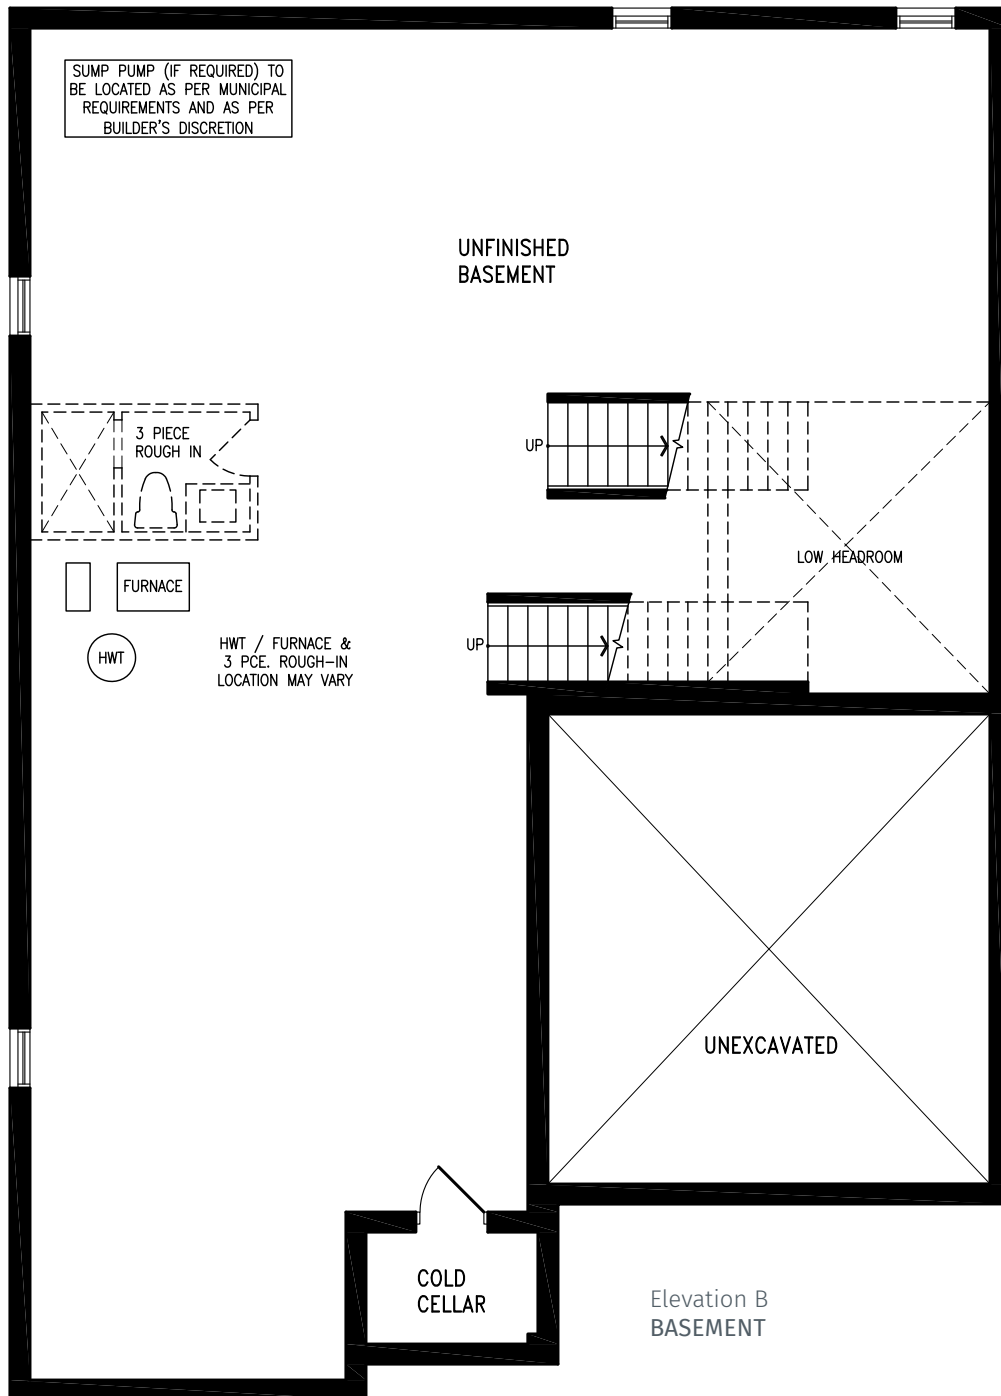

South barrie

BALM

Elevation A | 50' Single

BALM

3,771 SQ.FT.

Elevation A | 50' Single

BALM SB50-1 prices & specifications subject to change without notice. Useable square footage may vary from that stated herein. Artists concept only E. & O. E. © 2023 CountryWide Homes. All rights reserved.

BALM

3,760 SQ.FT.

Elevation B | 50' Single

BALM SB50-1 prices & specifications subject to change without notice. Useable square footage may vary from that stated herein. Artists concept only E. & O. E. © 2023 CountryWide Homes. All rights reserved.