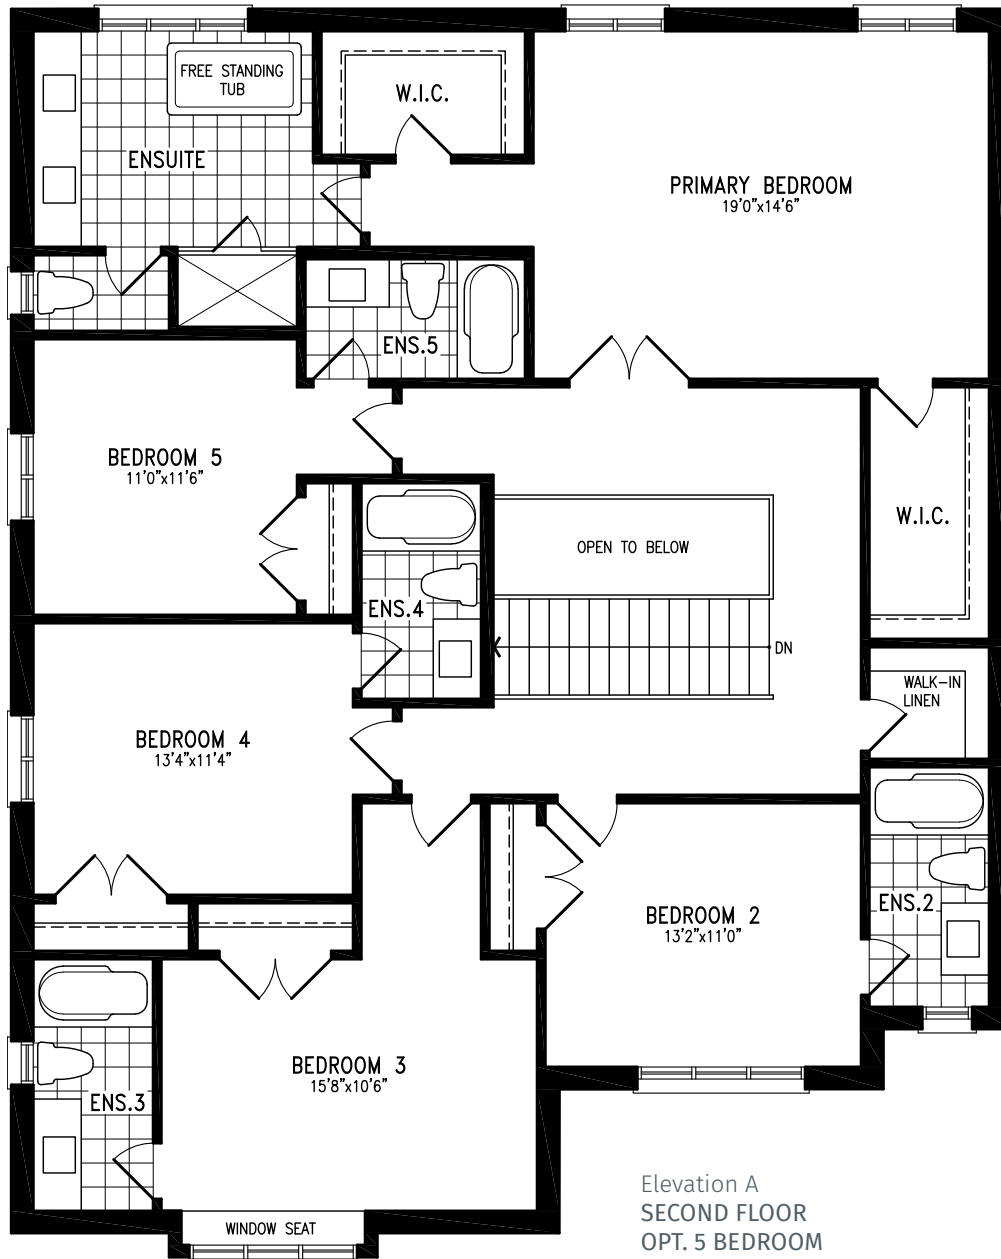

South barrie

BALM

Elevation A | 50' Single

BALM

3,771 SQ.FT.

Elevation A | 50' Single

BALM SB50-1 prices & specifications subject to change without notice. Useable square footage may vary from that stated herein. Artists concept only E. & O. E. © 2023 CountryWide Homes. All rights reserved.

BALM

3,771 SQ.FT.

Elevation A | 50' Single

BALM SB50-1 prices & specifications subject to change without notice. Useable square footage may vary from that stated herein. Artists concept only E. & O. E. © 2023 CountryWide Homes. All rights reserved.

BALM

3,771 SQ.FT.

Elevation A | 50' Single

Elevation A
SECOND FLOOR
OPT. 5 BEDROOM

BALM SB50-1 prices & specifications subject to change without notice. Useable square footage may vary from that stated herein. Artists concept only E. & O. E. © 2023 CountryWide Homes. All rights reserved.