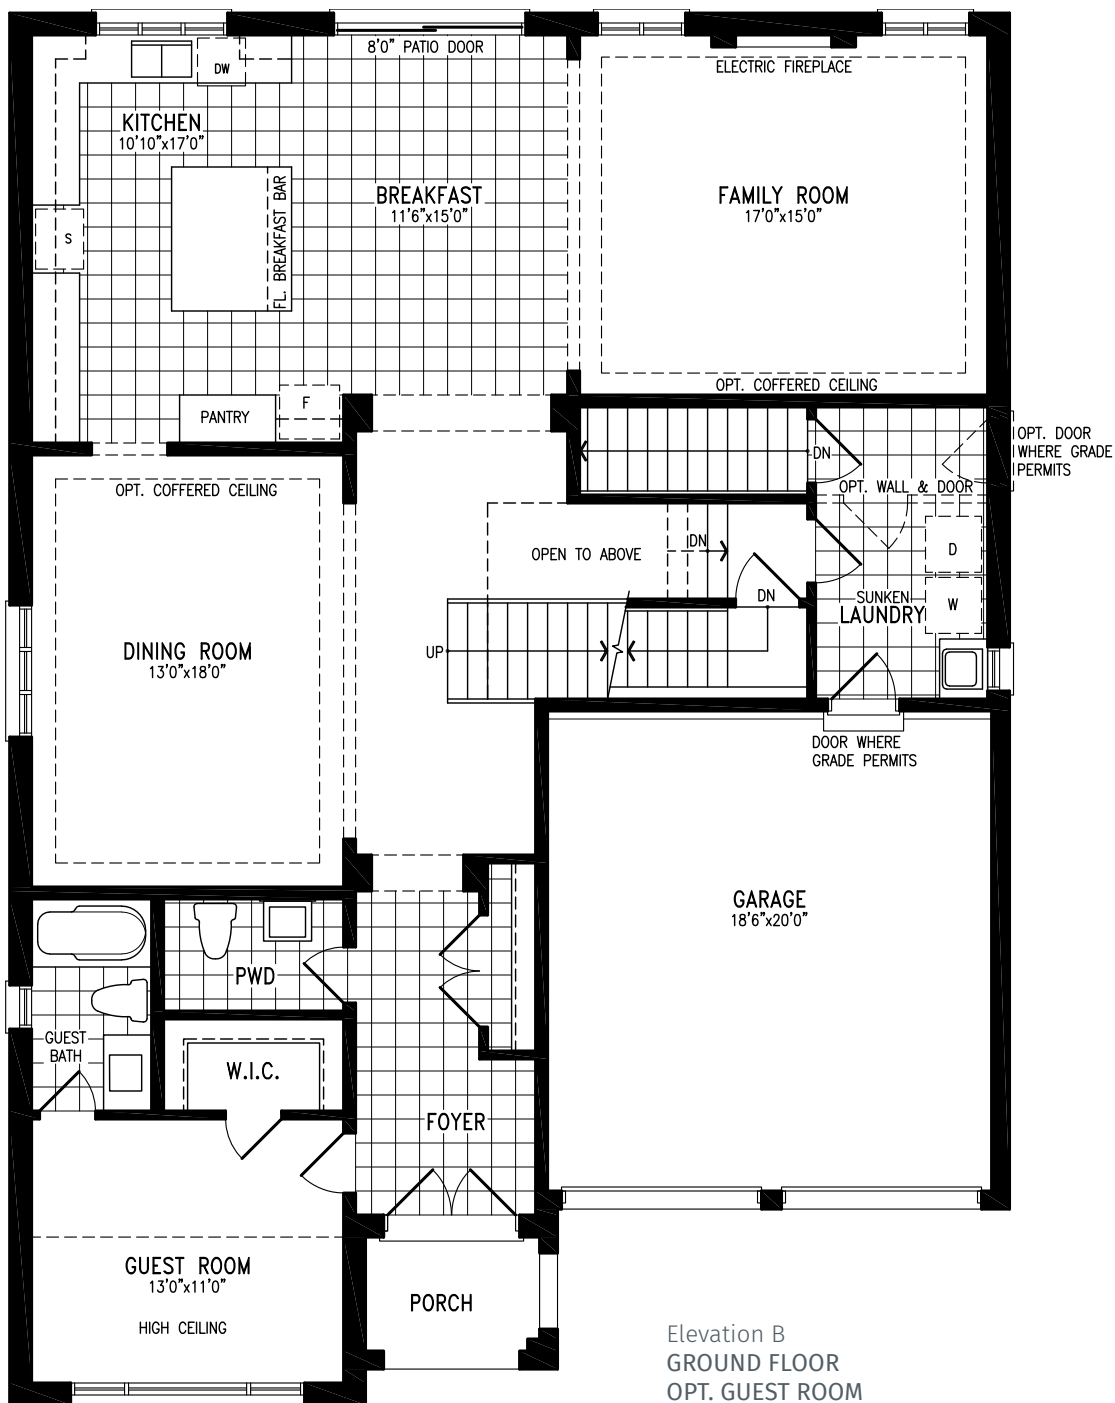

South barrie

BALM

Elevation A | 50' Single

BALM

3,771 SQ.FT.

Elevation A | 50' Single

BALM SB50-1 prices & specifications subject to change without notice. Useable square footage may vary from that stated herein. Artists concept only E. & O. E. © 2023 CountryWide Homes. All rights reserved.

BALM

3,771 SQ.FT.

Elevation A | 50' Single

BALM SB50-1 prices & specifications subject to change without notice. Useable square footage may vary from that stated herein. Artists concept only E. & O. E. © 2023 CountryWide Homes. All rights reserved.

South barrie

BALM

Elevation B | 50' Single

BALM

3,760 SQ.FT.

Elevation B | 50' Single

BALM SB50-1 prices & specifications subject to change without notice. Useable square footage may vary from that stated herein. Artists concept only E. & O. E. © 2023 CountryWide Homes. All rights reserved.

BALM

3,760 SQ.FT.

Elevation B | 50' Single

BALM SB50-1 prices & specifications subject to change without notice. Useable square footage may vary from that stated herein. Artists concept only E. & O. E. © 2023 CountryWide Homes. All rights reserved.