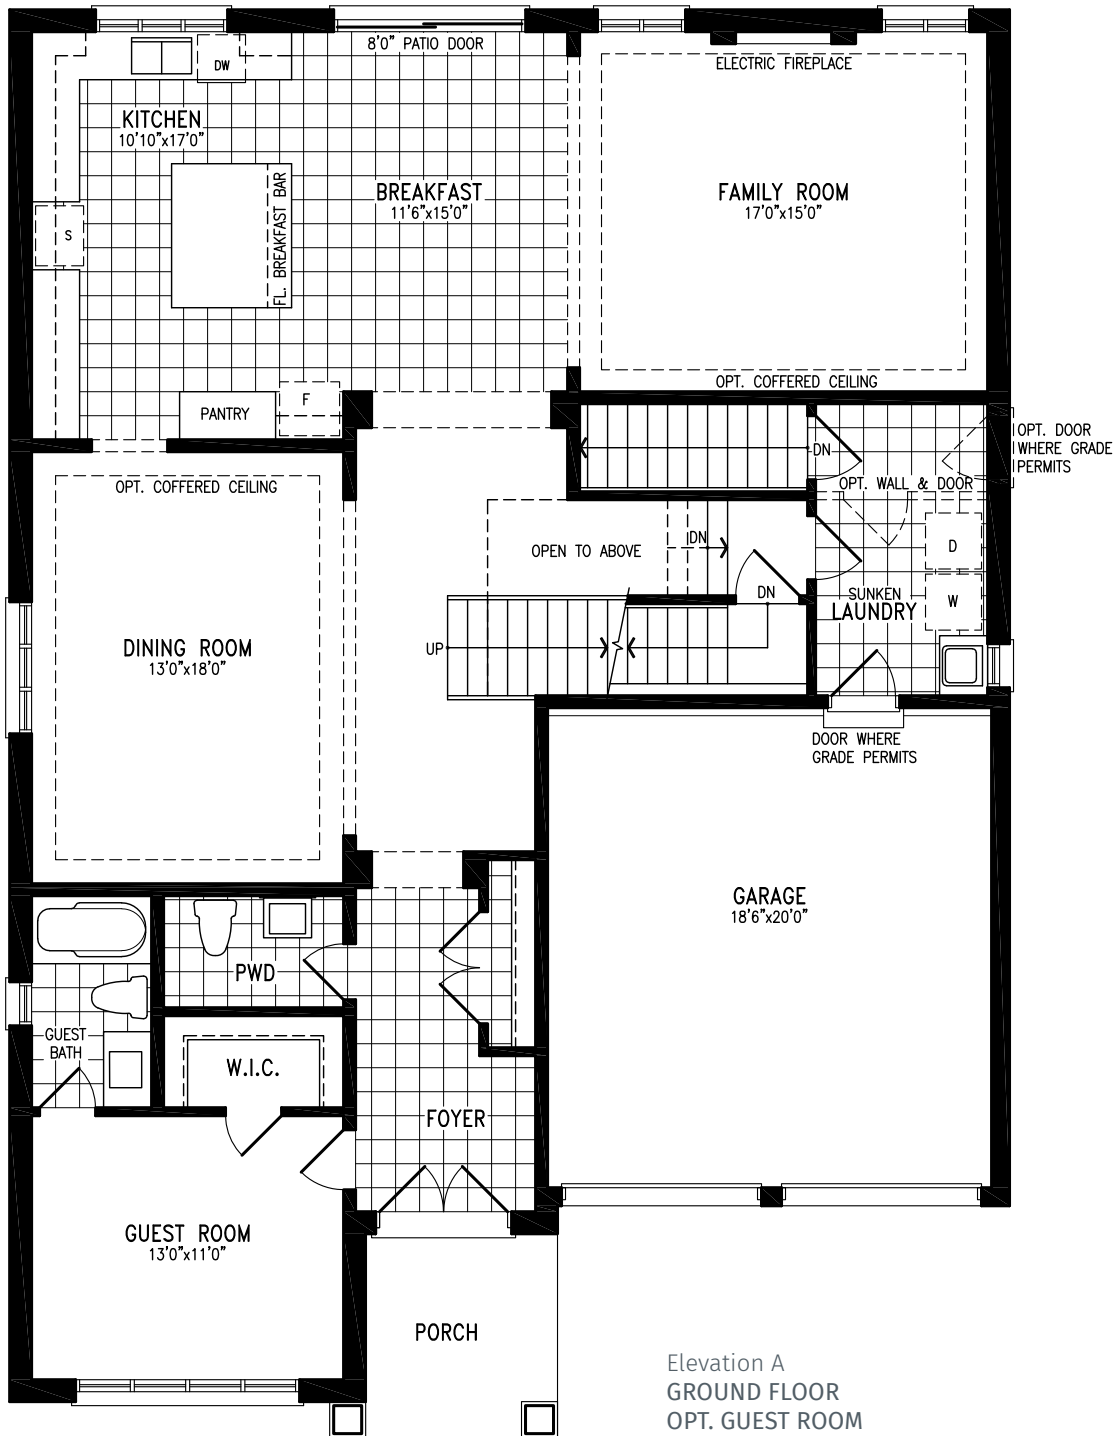

South barrie

BALM

Elevation A | 50' Single

BALM

3,771 SQ.FT.

Elevation A | 50' Single

BALM SB50-1 prices & specifications subject to change without notice. Useable square footage may vary from that stated herein. Artists concept only E. & O. E. © 2023 CountryWide Homes. All rights reserved.

BALM

3,771 SQ.FT.

Elevation A | 50' Single

BALM SB50-1 prices & specifications subject to change without notice. Useable square footage may vary from that stated herein. Artists concept only E. & O. E. © 2023 CountryWide Homes. All rights reserved.

BALM

3,771 SQ.FT.

Elevation A | 50' Single

Elevation A
SECOND FLOOR
OPT. 5 BEDROOM

BALM SB50-1 prices & specifications subject to change without notice. Useable square footage may vary from that stated herein. Artists concept only E. & O. E. © 2023 CountryWide Homes. All rights reserved.