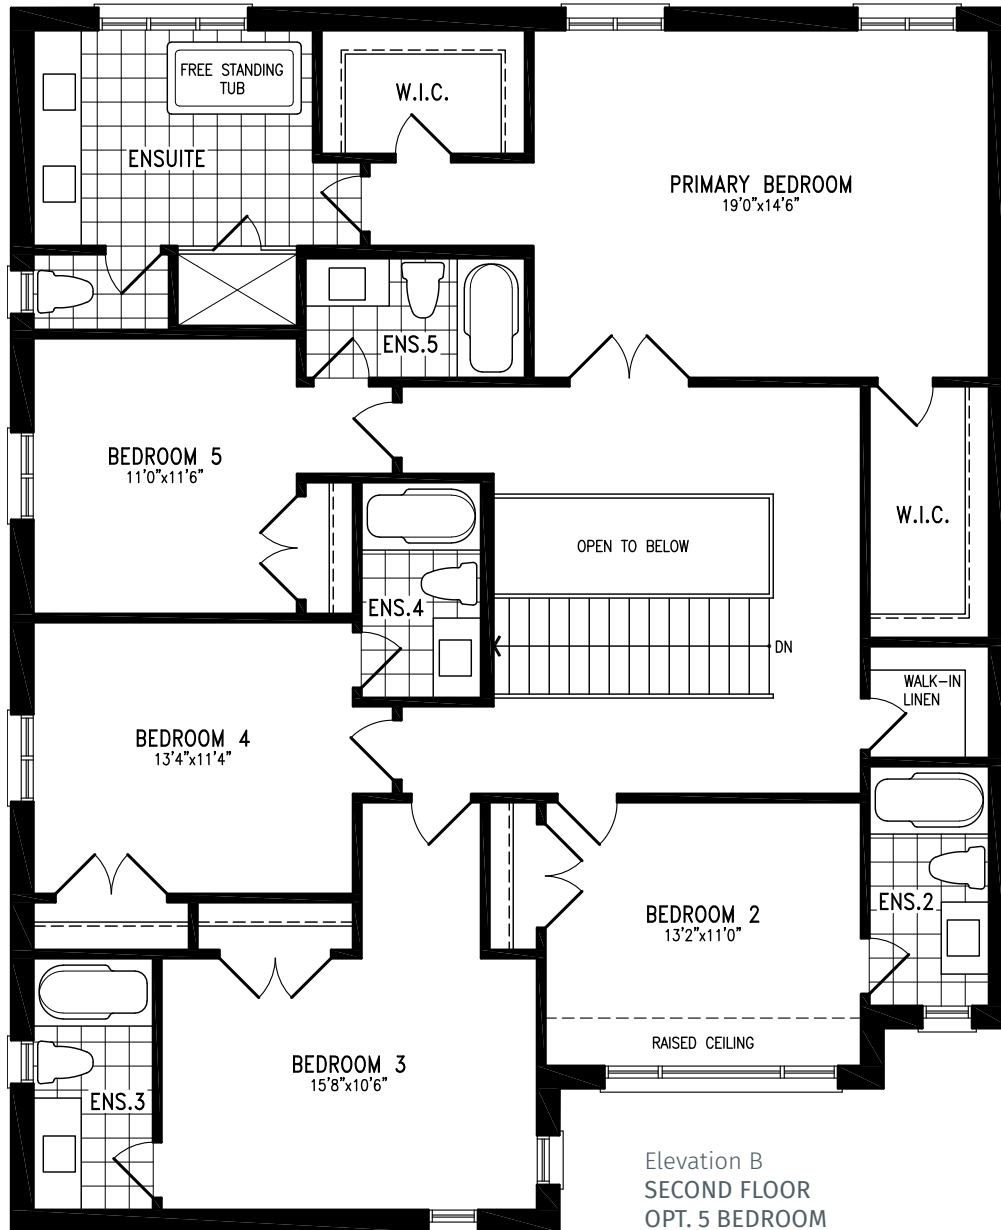

South barrie

BALM

Elevation A | 50' Single

BALM

3,771 SQ.FT.

Elevation A | 50' Single

BALM SB50-1 prices & specifications subject to change without notice. Useable square footage may vary from that stated herein. Artists concept only E. & O. E. © 2023 CountryWide Homes. All rights reserved.

South barrie

BALM

Elevation B | 50' Single

BALM

3,760 SQ.FT.

Elevation B | 50' Single

BALM SB50-1 prices & specifications subject to change without notice. Useable square footage may vary from that stated herein. Artists concept only E. & O. E. © 2023 CountryWide Homes. All rights reserved.

BALM

3,760 SQ.FT.

Elevation B | 50' Single

BALM SB50-1 prices & specifications subject to change without notice. Useable square footage may vary from that stated herein. Artists concept only E. & O. E. © 2023 CountryWide Homes. All rights reserved.