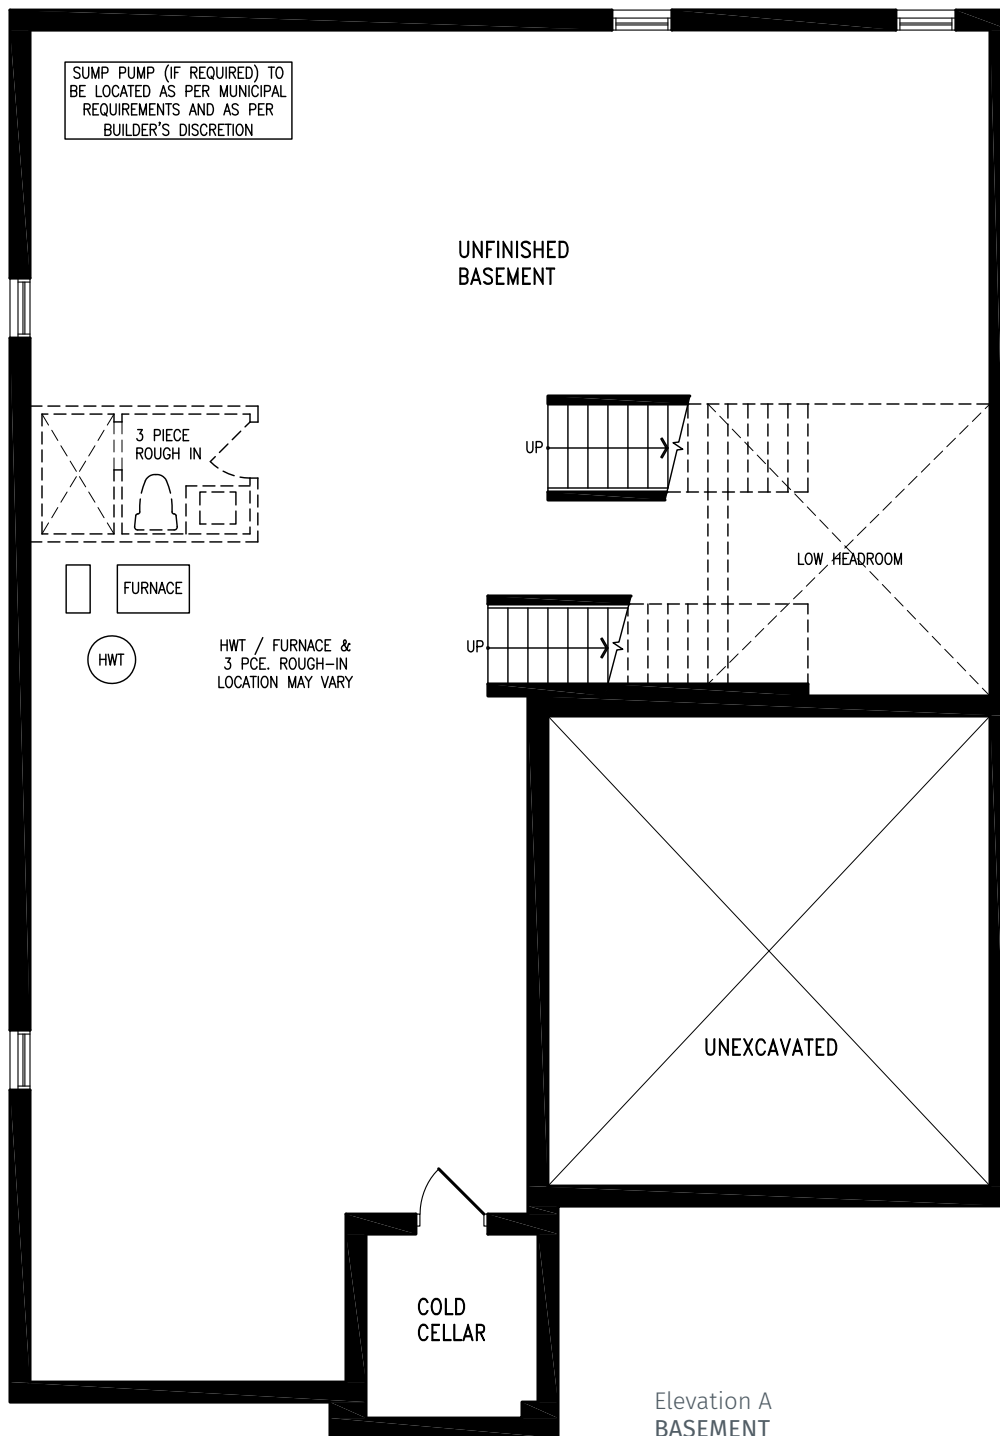

South barrie

BALM

Elevation A | 50' Single

BALM

3,771 SQ.FT.

Elevation A | 50' Single

BALM SB50-1 prices & specifications subject to change without notice. Useable square footage may vary from that stated herein. Artists concept only E. & O. E. © 2023 CountryWide Homes. All rights reserved.

BALM

3,771 SQ.FT.

Elevation A | 50' Single

Elevation A
SECOND FLOOR
OPT. 5 BEDROOM

BALM SB50-1 prices & specifications subject to change without notice. Useable square footage may vary from that stated herein. Artists concept only E. & O. E. © 2023 CountryWide Homes. All rights reserved.

BALM

3,771 SQ.FT.

Elevation A | 50' Single

BALM SB50-1 prices & specifications subject to change without notice. Useable square footage may vary from that stated herein. Artists concept only E. & O. E. © 2023 CountryWide Homes. All rights reserved.

South barrie

BALM

Elevation B | 50' Single

BALM

3,760 SQ.FT.

Elevation B | 50' Single

BALM SB50-1 prices & specifications subject to change without notice. Useable square footage may vary from that stated herein. Artists concept only E. & O. E. © 2023 CountryWide Homes. All rights reserved.