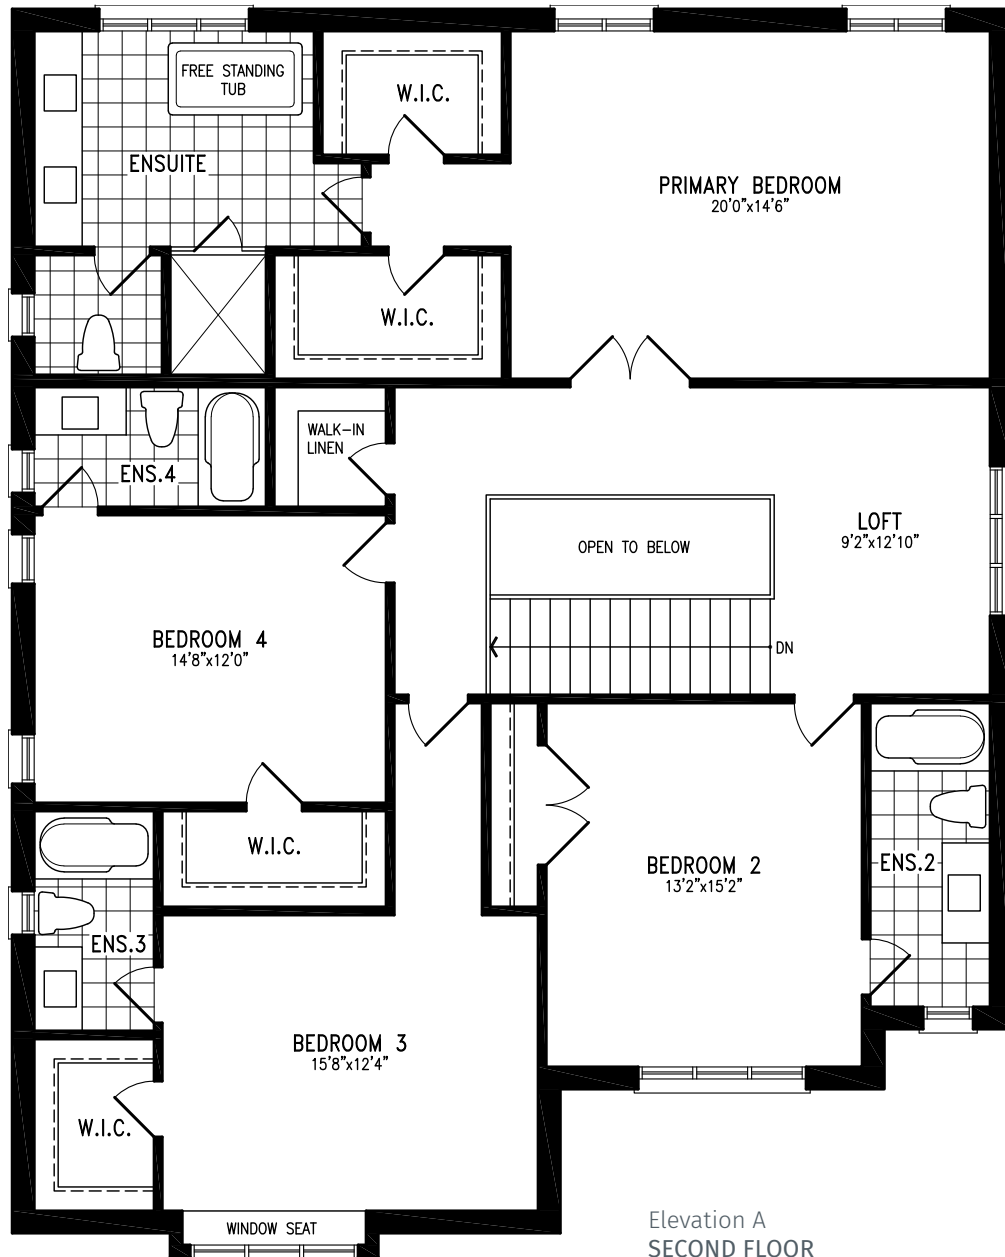

South barrie

BALM

Elevation A | 50' Single

BALM

3,771 SQ.FT.

Elevation A | 50' Single

BALM SB50-1 prices & specifications subject to change without notice. Useable square footage may vary from that stated herein. Artists concept only E. & O. E. © 2023 CountryWide Homes. All rights reserved.

BALM

3,771 SQ.FT.

Elevation A | 50' Single

BALM SB50-1 prices & specifications subject to change without notice. Useable square footage may vary from that stated herein. Artists concept only E. & O. E. © 2023 CountryWide Homes. All rights reserved.

BALM

3,771 SQ.FT.

Elevation A | 50' Single

Elevation A
SECOND FLOOR
OPT. 5 BEDROOM

BALM SB50-1 prices & specifications subject to change without notice. Useable square footage may vary from that stated herein. Artists concept only E. & O. E. © 2023 CountryWide Homes. All rights reserved.