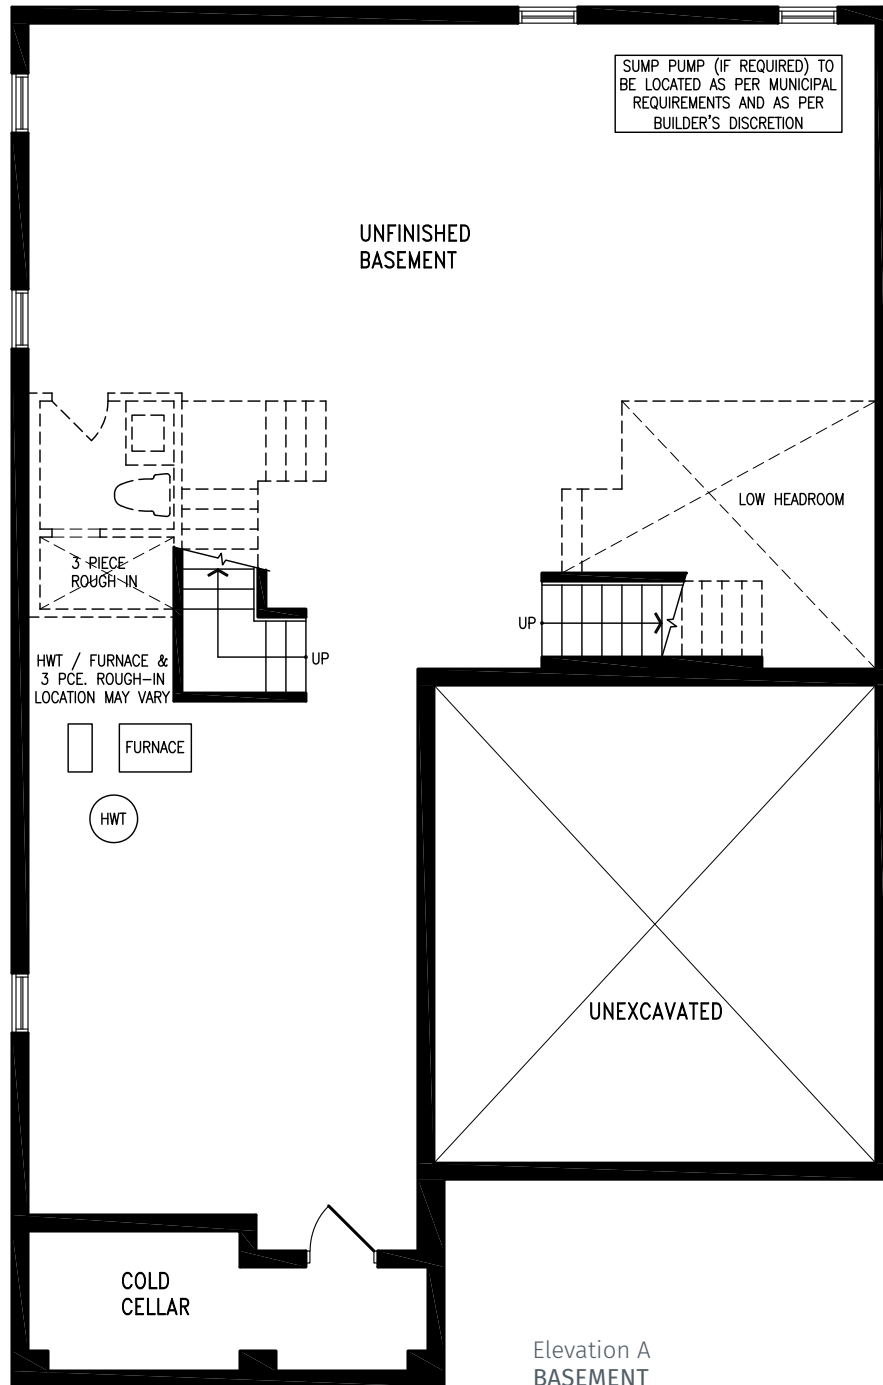

ORO

Elevation A | 45' Single

3,207 SQ.FT.

Elevation A
BASEMENT

ORO SB45-2 prices & specifications subject to change without notice. Useable square footage may vary from that stated herein. Artists concept only E. & O. E. © 2023 CountryWide Homes. All rights reserved.