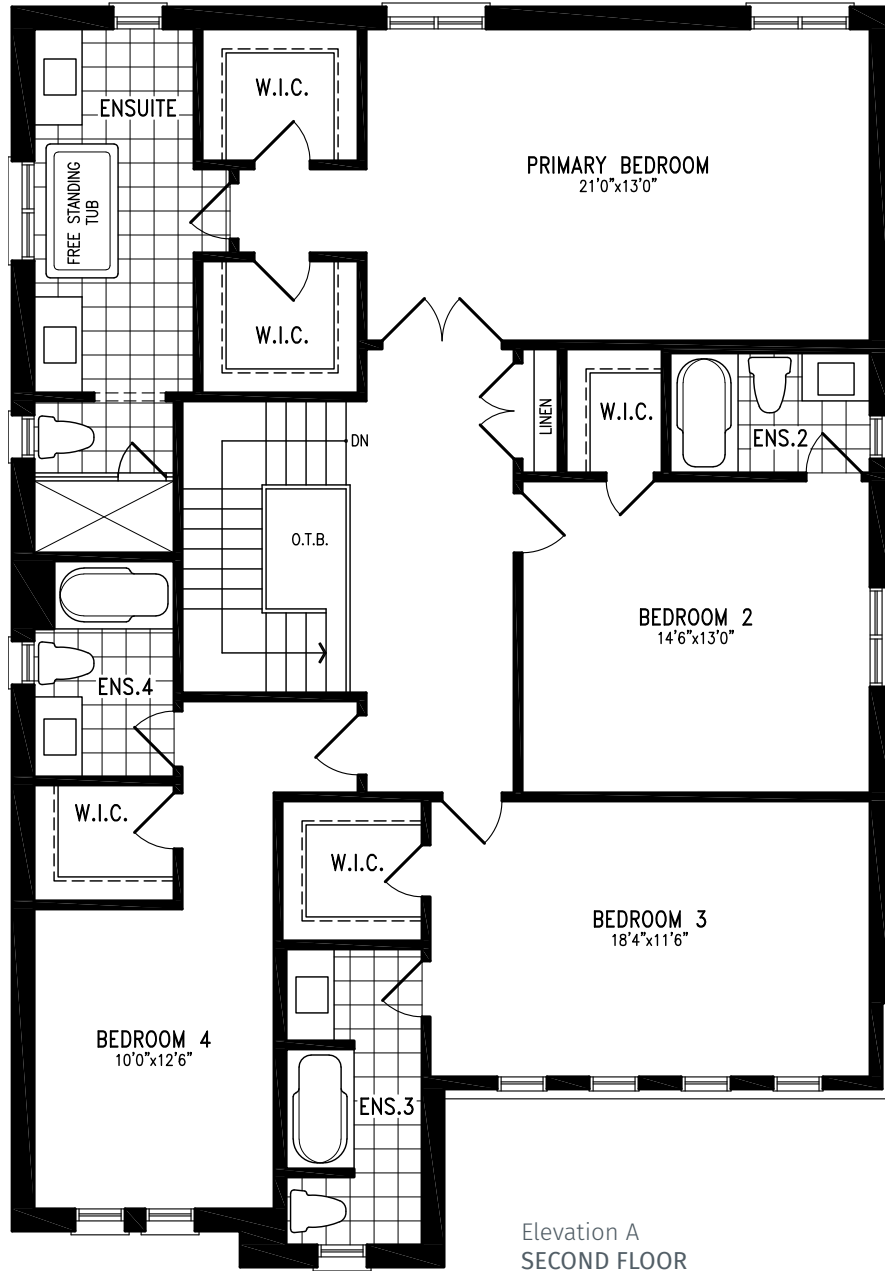

ORO

Elevation A | 45' Single

3,207 SQ.FT.

ORO SB45-2 prices & specifications subject to change without notice. Useable square footage may vary from that stated herein. Artists concept only E. & O. E. © 2023 CountryWide Homes. All rights reserved.