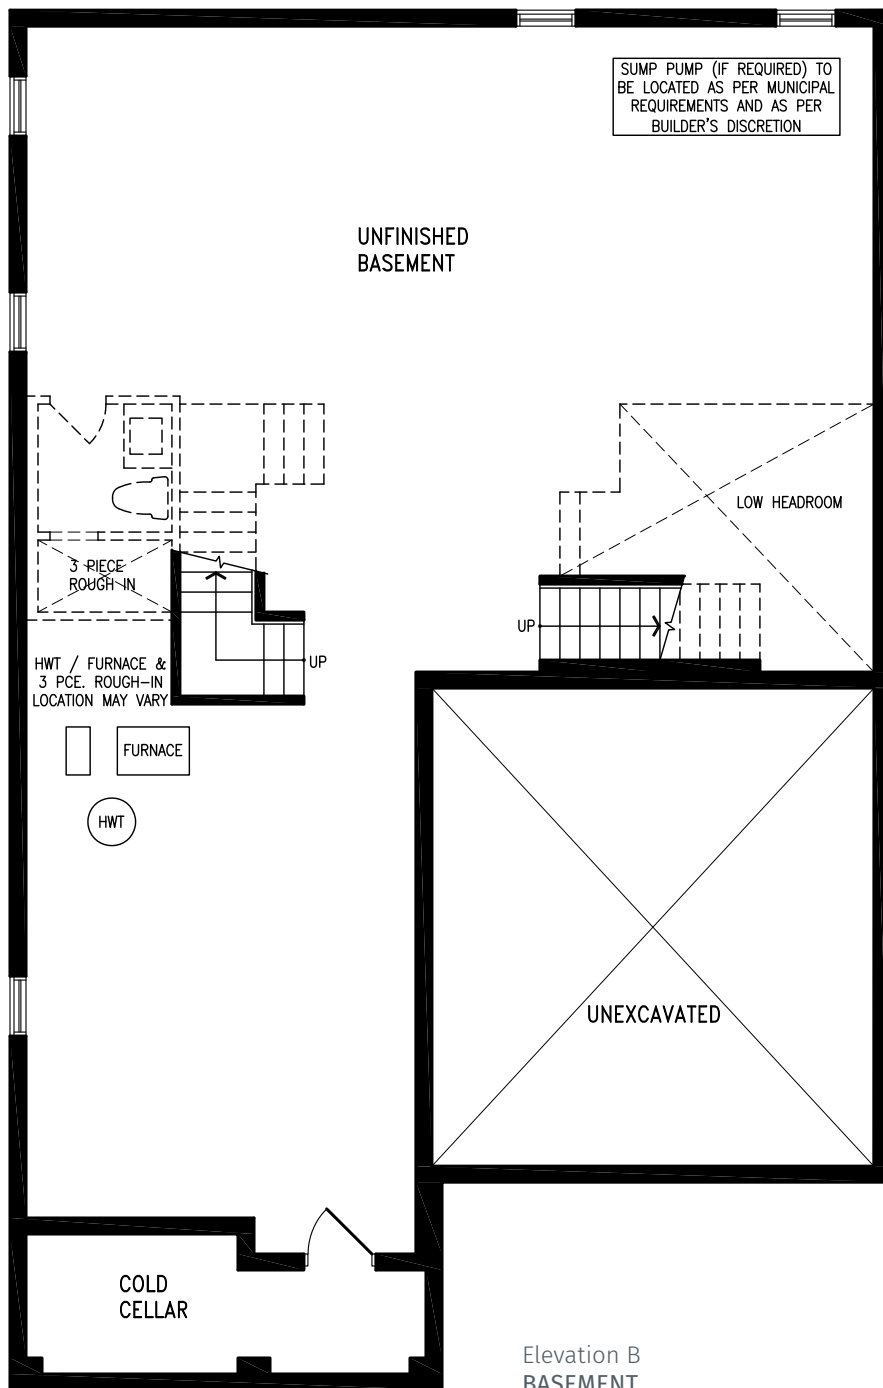

ORO

Elevation B | 45' Single

3,207 SQ.FT.

Elevation B
BASEMENT

ORO SB45-2 prices & specifications subject to change without notice. Useable square footage may vary from that stated herein. Artists concept only E. & O. E. © 2023 CountryWide Homes. All rights reserved.