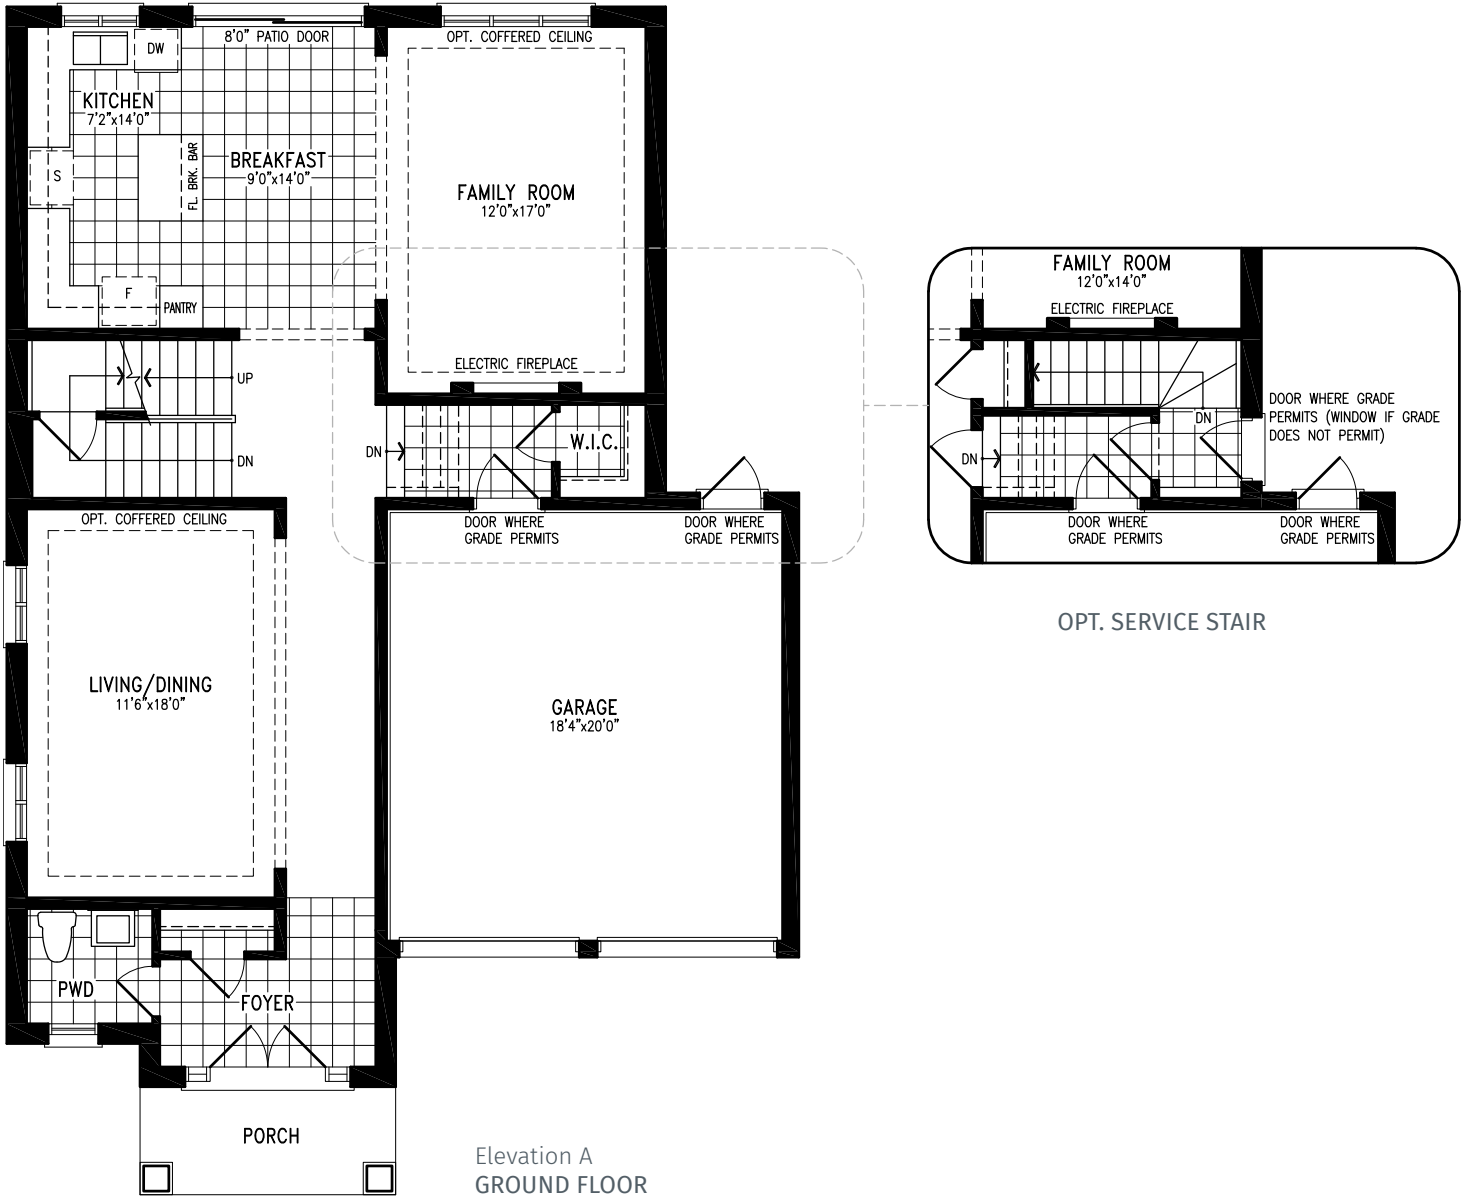

## CLEARWATER

Elevation A | 45' Single

# CLEARWATER

2,515 SQ.FT.

Elevation A | 45' Single

CLEARWATER SB45-0 prices & specifications subject to change without notice. Useable square footage may vary from that stated herein. Artists concept only E. & O. E. © 2023 CountryWide Homes. All rights reserved.