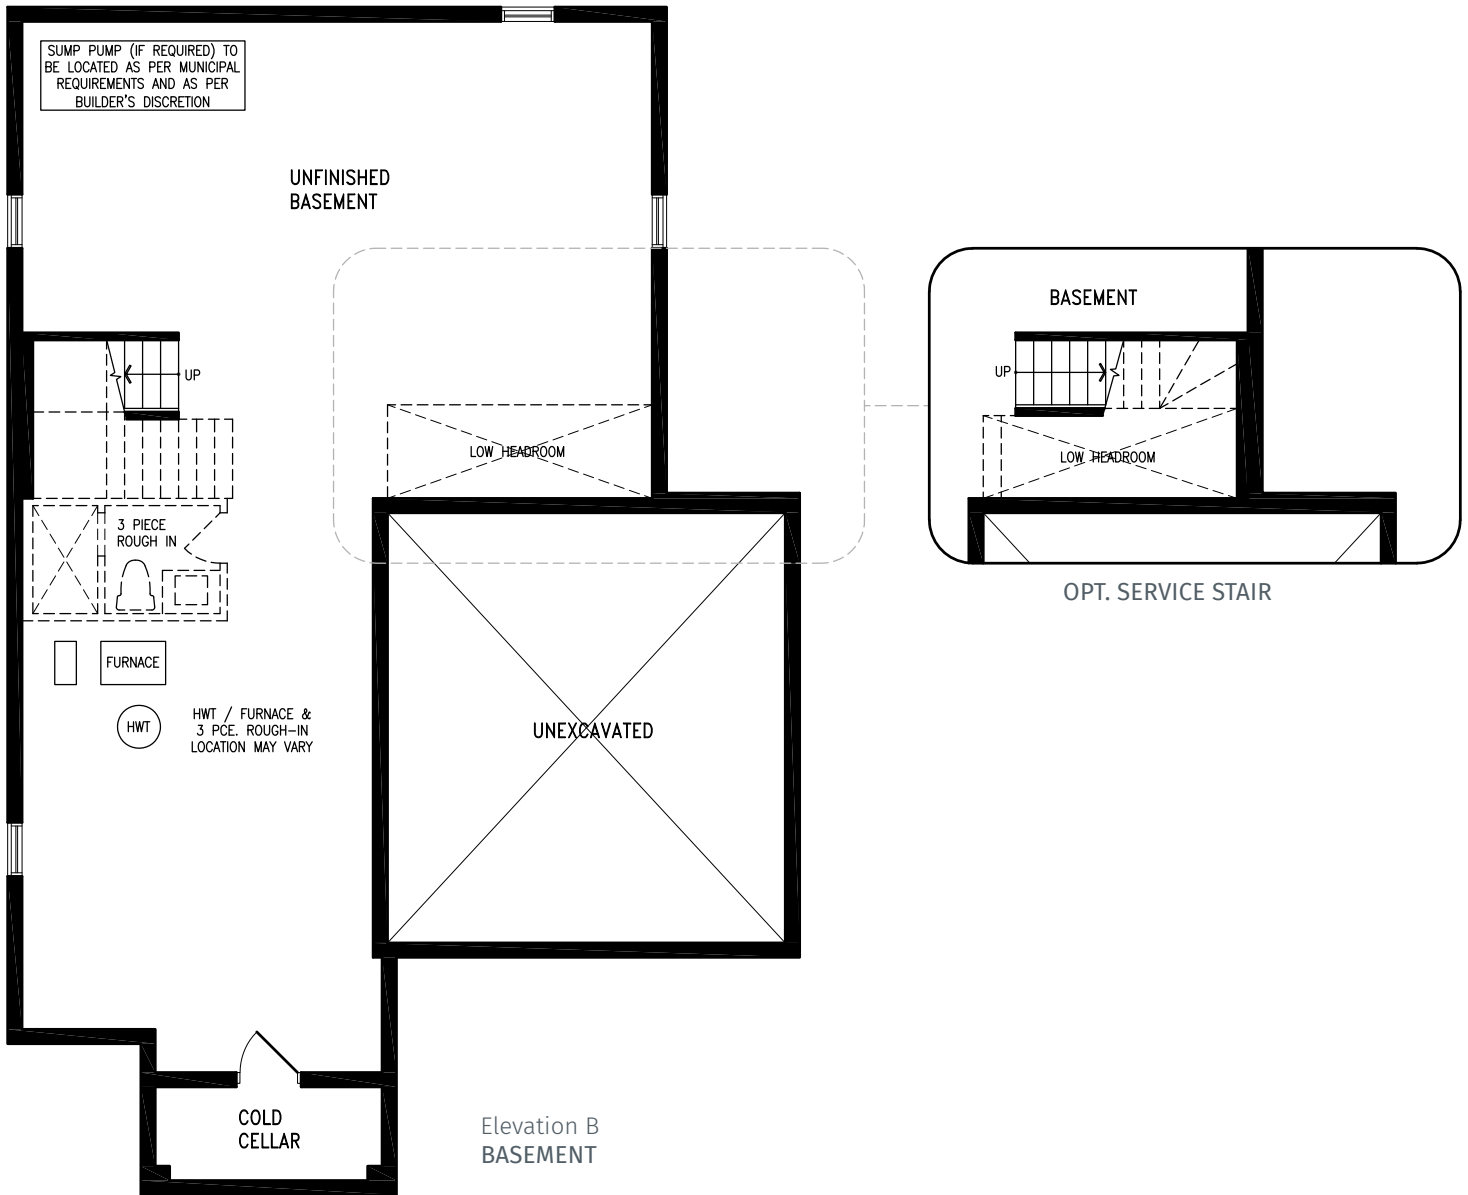

# CLEARWATER

Elevation B | 45' Single

2,515 SQ.FT.

CLEARWATER SB45-0 prices & specifications subject to change without notice. Useable square footage may vary from that stated herein. Artists concept only E. & O. E. © 2023 CountryWide Homes. All rights reserved.

# CLEARWATER

2,515 SQ.FT.

Elevation B | 45' Single

CLEARWATER SB45-0 prices & specifications subject to change without notice. Useable square footage may vary from that stated herein. Artists concept only E. & O. E. © 2023 CountryWide Homes. All rights reserved.