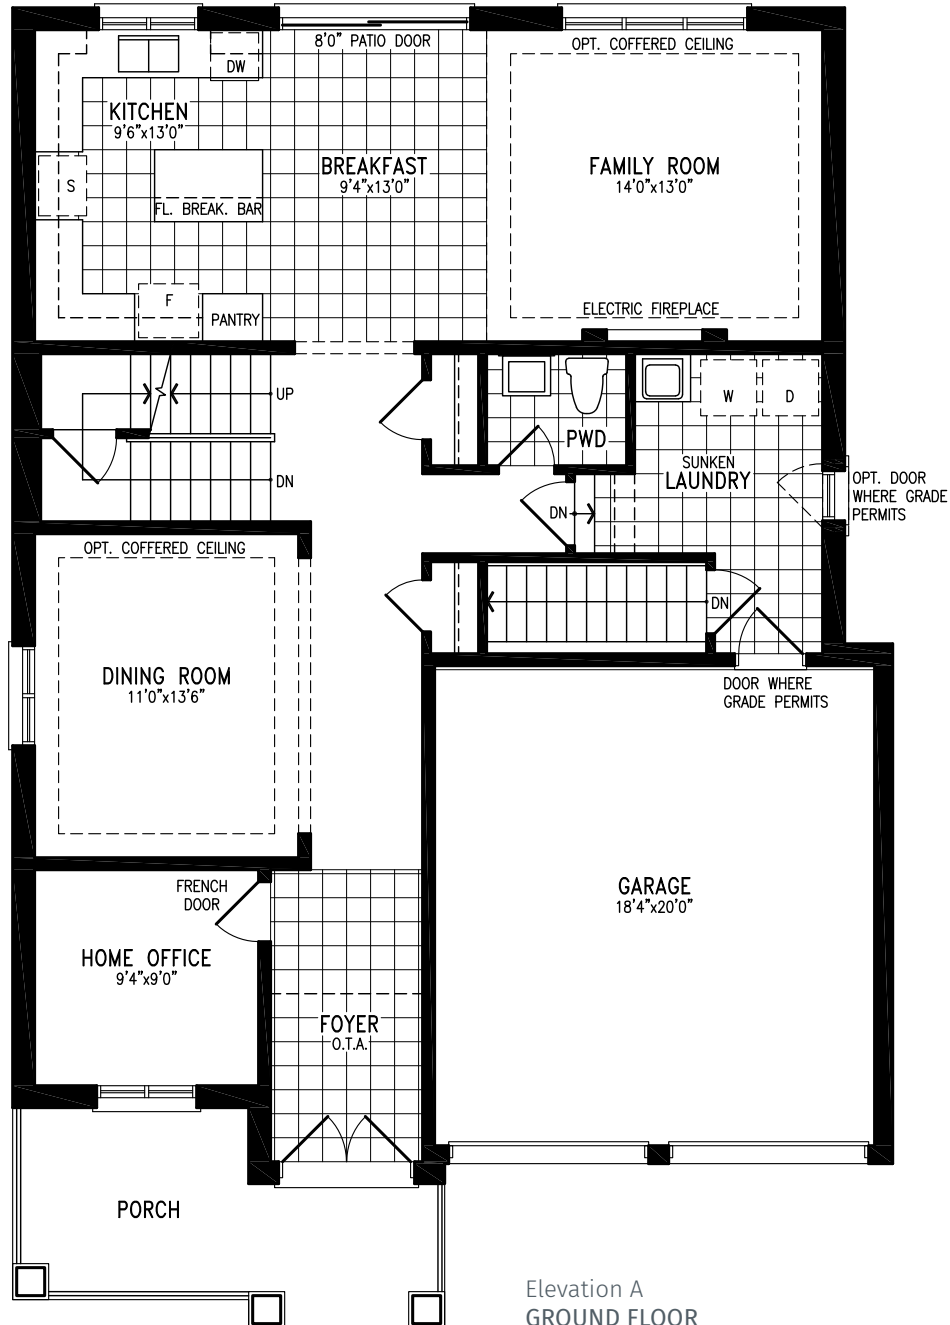

## BASS

Elevation A | 45' Single

# BASS

Elevation A | 45' Single

2,835 SQ.FT.

BASS SB45-1 prices & specifications subject to change without notice. Useable square footage may vary from that stated herein. Artists concept only E. & O. E. © 2023 CountryWide Homes. All rights reserved.