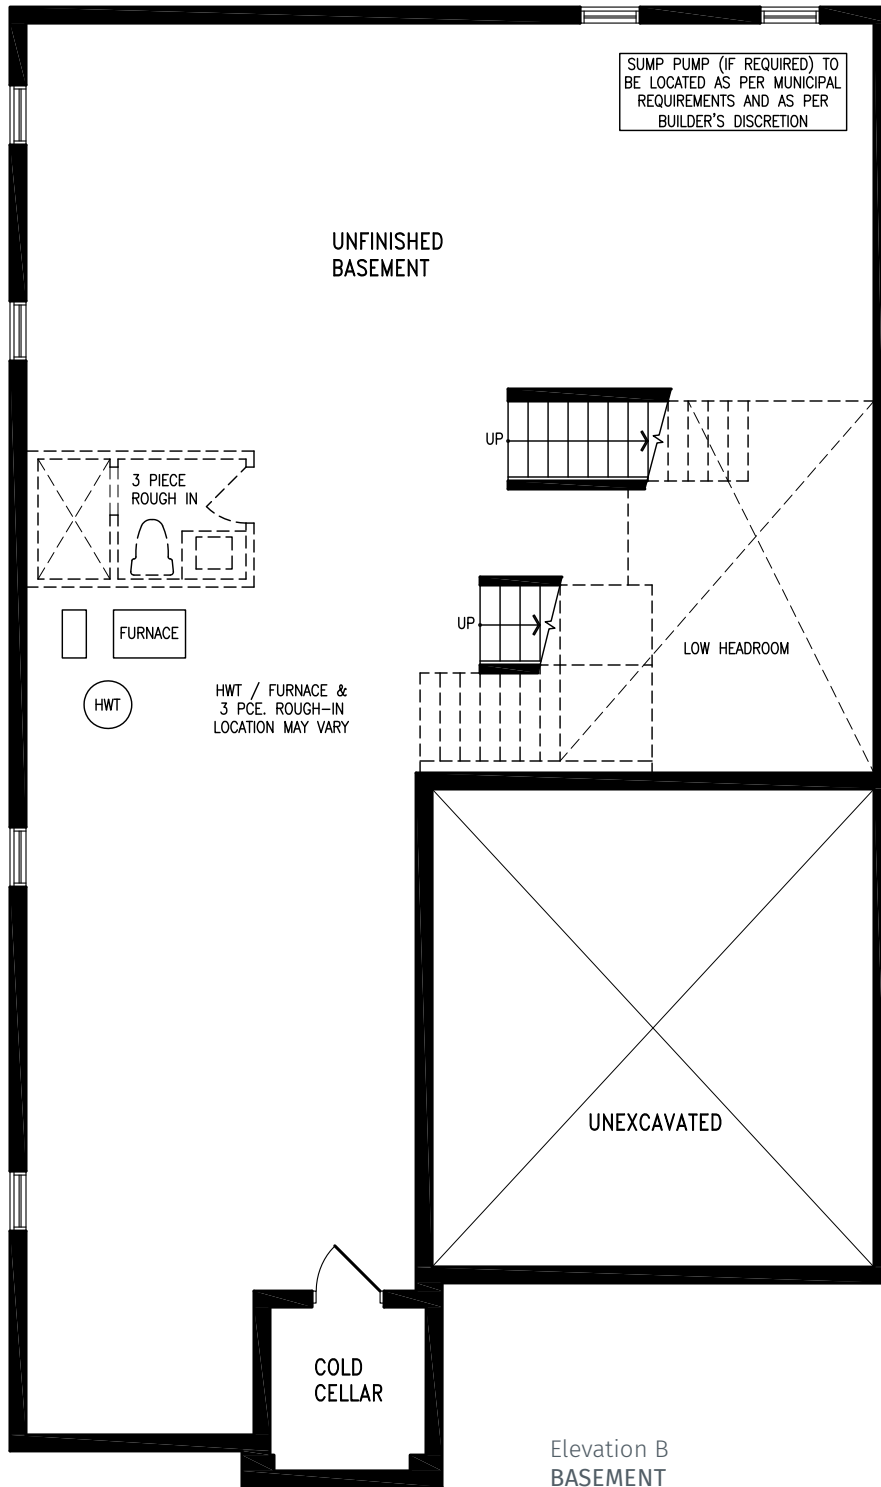

PALM

Elevation B | 45' Single

3,537 SQ.FT.

PALM SB45-3 prices & specifications subject to change without notice. Useable square footage may vary from that stated herein. Artists concept only E. & O. E. © 2023 CountryWide Homes. All rights reserved.