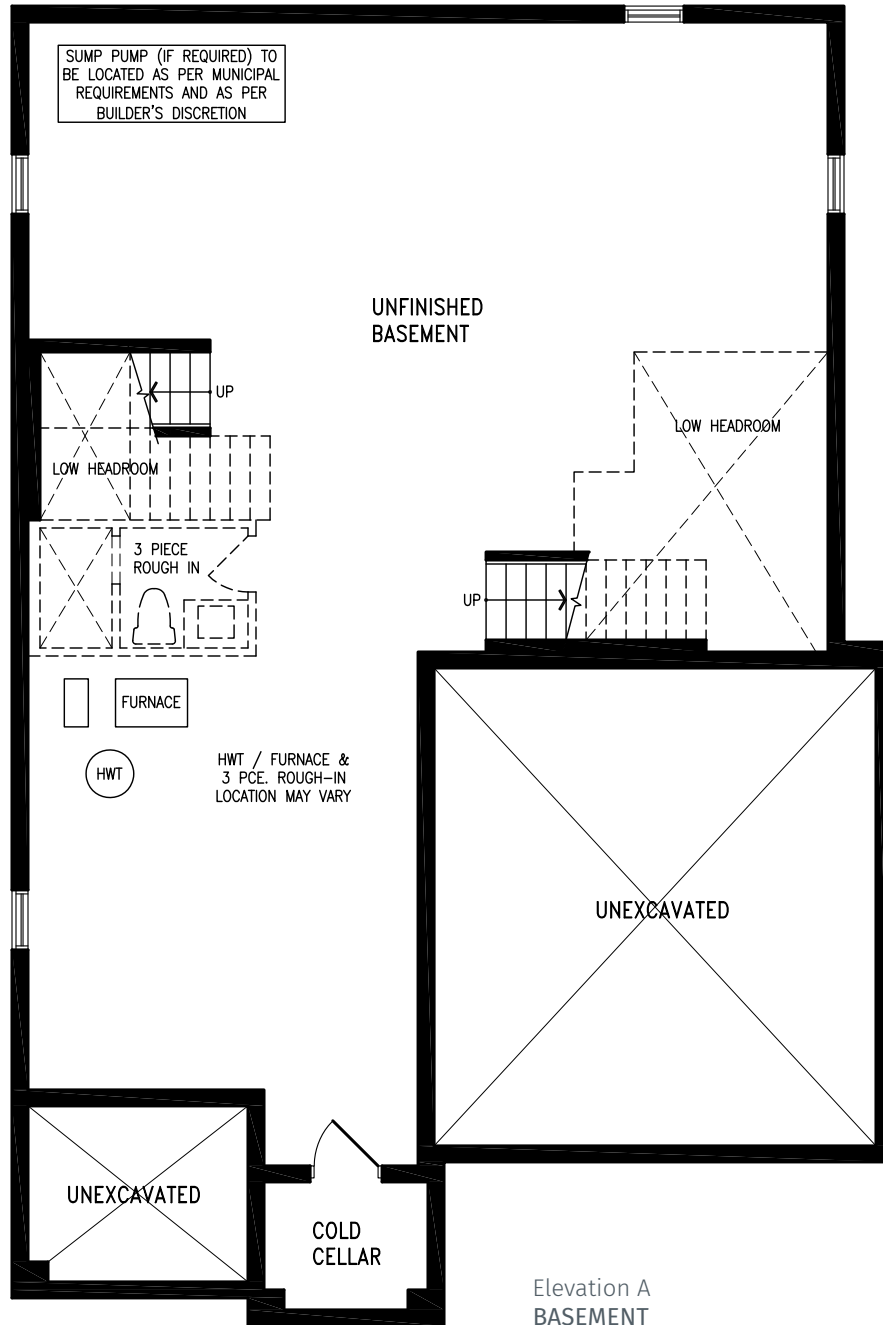

# BASS

Elevation A | 45' Single

2,835 SQ.FT.

BASS SB45-1 prices & specifications subject to change without notice. Useable square footage may vary from that stated herein. Artists concept only E. & O. E. © 2023 CountryWide Homes. All rights reserved.

# BASS

Elevation A | 45' Single

2,835 SQ.FT.

Elevation A  
BASEMENT

BASS SB45-1 prices & specifications subject to change without notice. Useable square footage may vary from that stated herein. Artists concept only E. & O. E. © 2023 CountryWide Homes. All rights reserved.