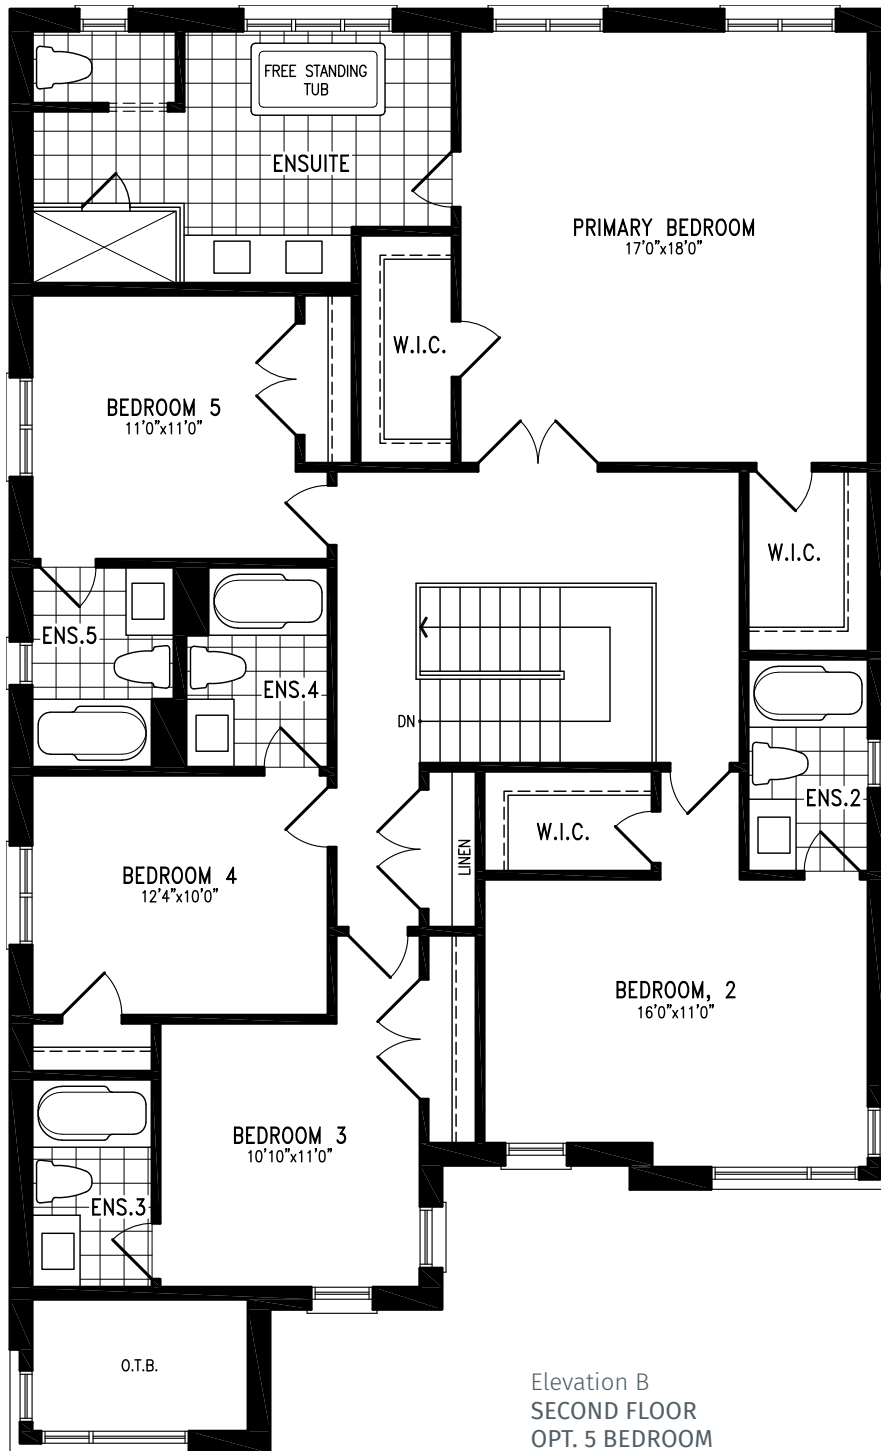

PALM

Elevation B | 45' Single

3,537 SQ.FT.

PALM SB45-3 prices & specifications subject to change without notice. Useable square footage may vary from that stated herein. Artists concept only E. & O. E. © 2023 CountryWide Homes. All rights reserved.