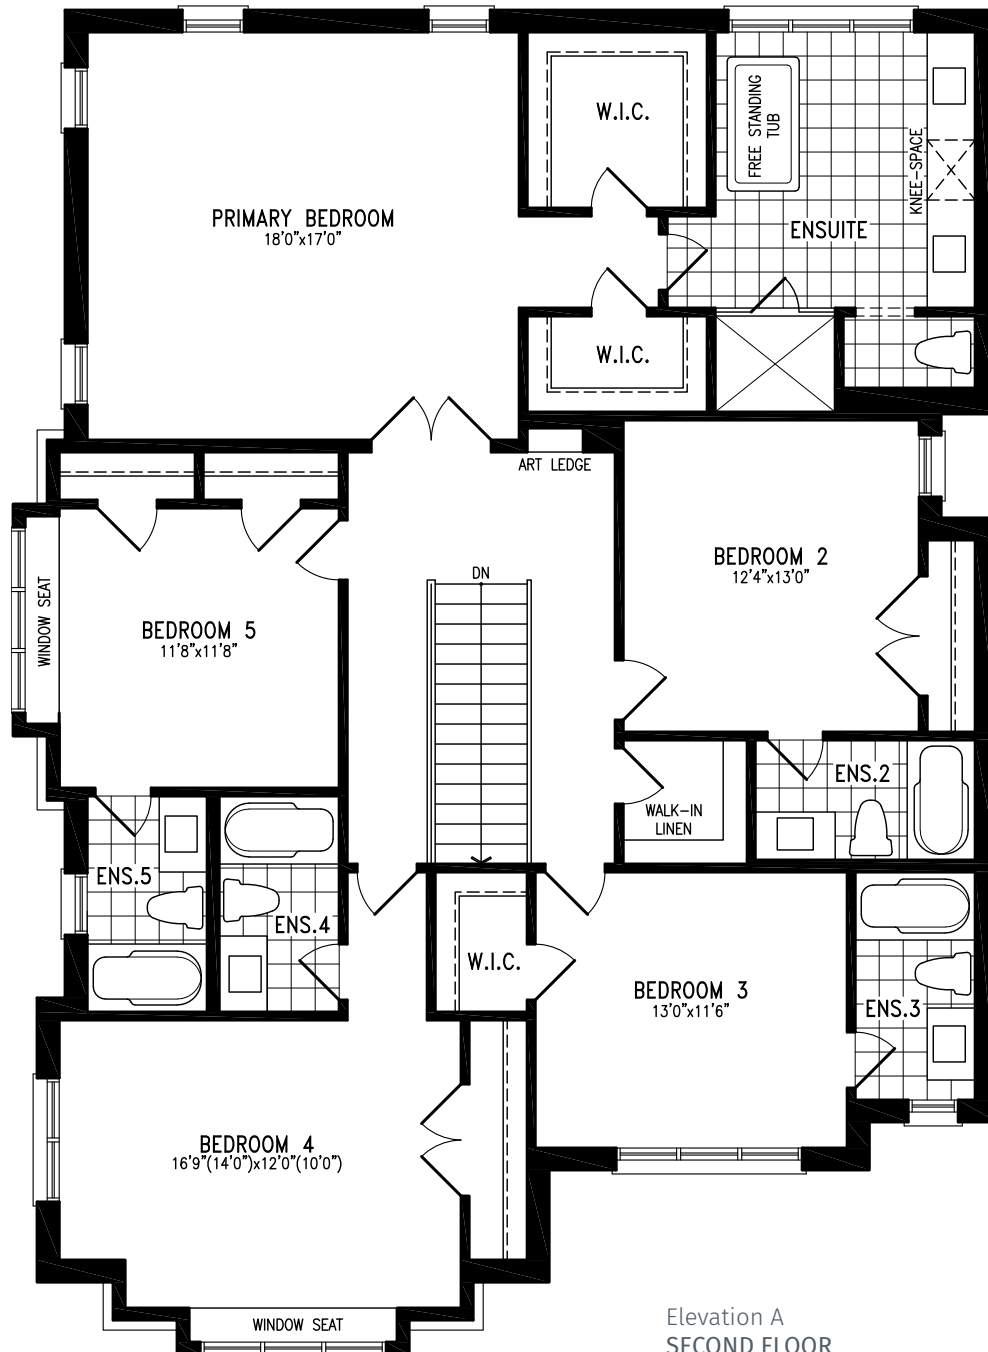

CEDARMONT

3,675 SQ.FT.

Elevation A | 45' Single

Elevation A
SECOND FLOOR

CEDARMONT SB45-4 (CORNER) prices & specifications subject to change without notice. Useable square footage may vary from that stated herein. Artists concept only E. & O. E. © 2023 CountryWide Homes. All rights reserved.