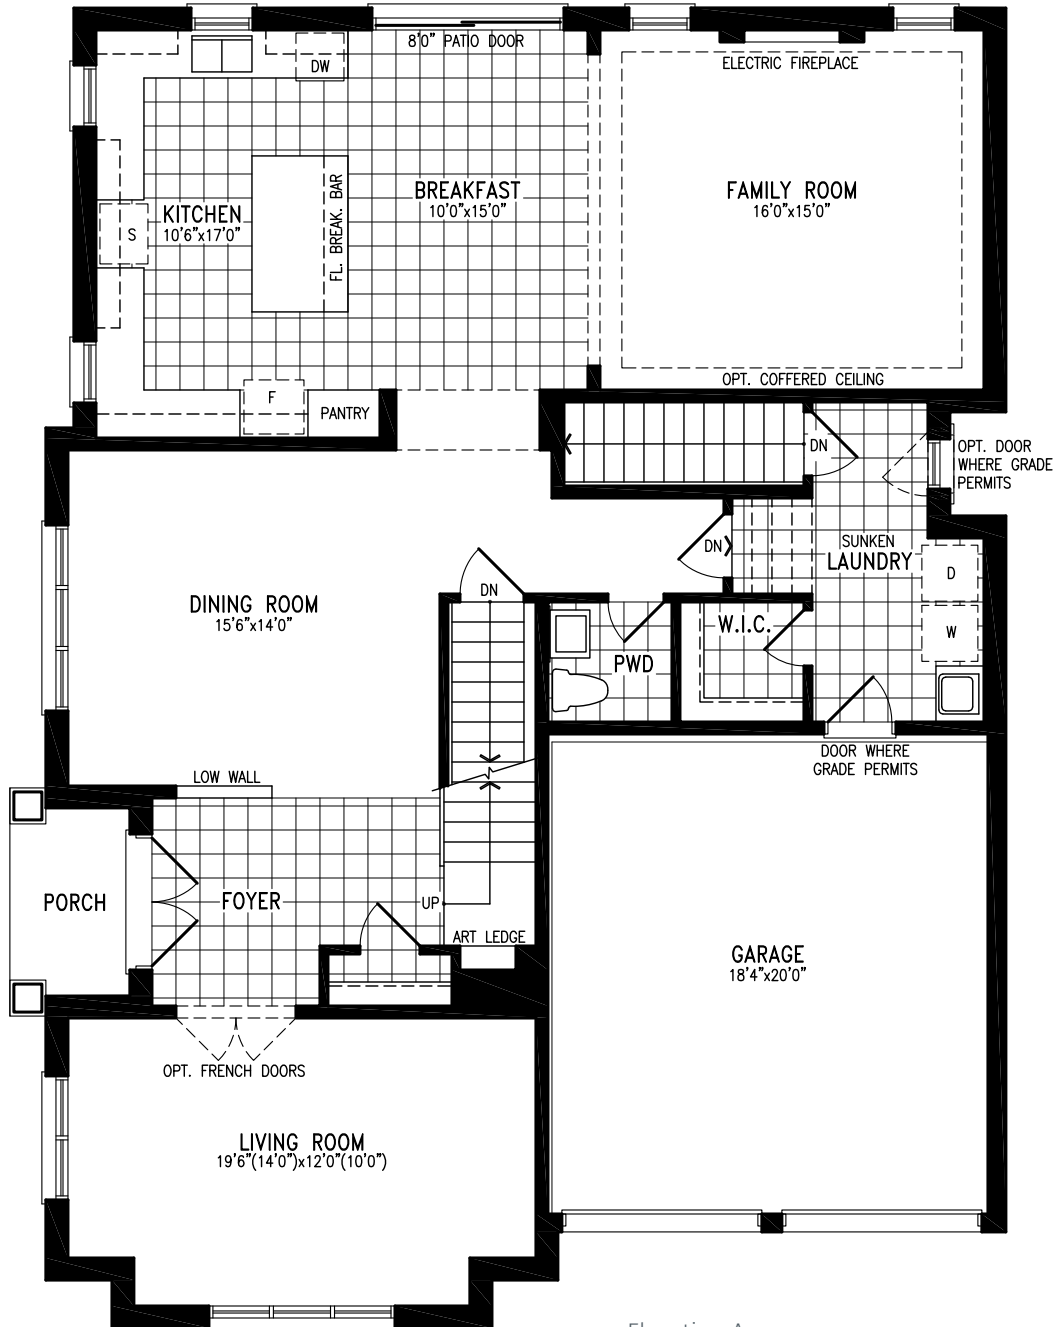

CEDARMONT

3,675 SQ.FT.

Elevation A | 45' Single

Elevation A
GROUND FLOOR

CEDARMONT SB45-4 (CORNER) prices & specifications subject to change without notice. Useable square footage may vary from that stated herein. Artists concept only E. & O. E. © 2023 CountryWide Homes. All rights reserved.