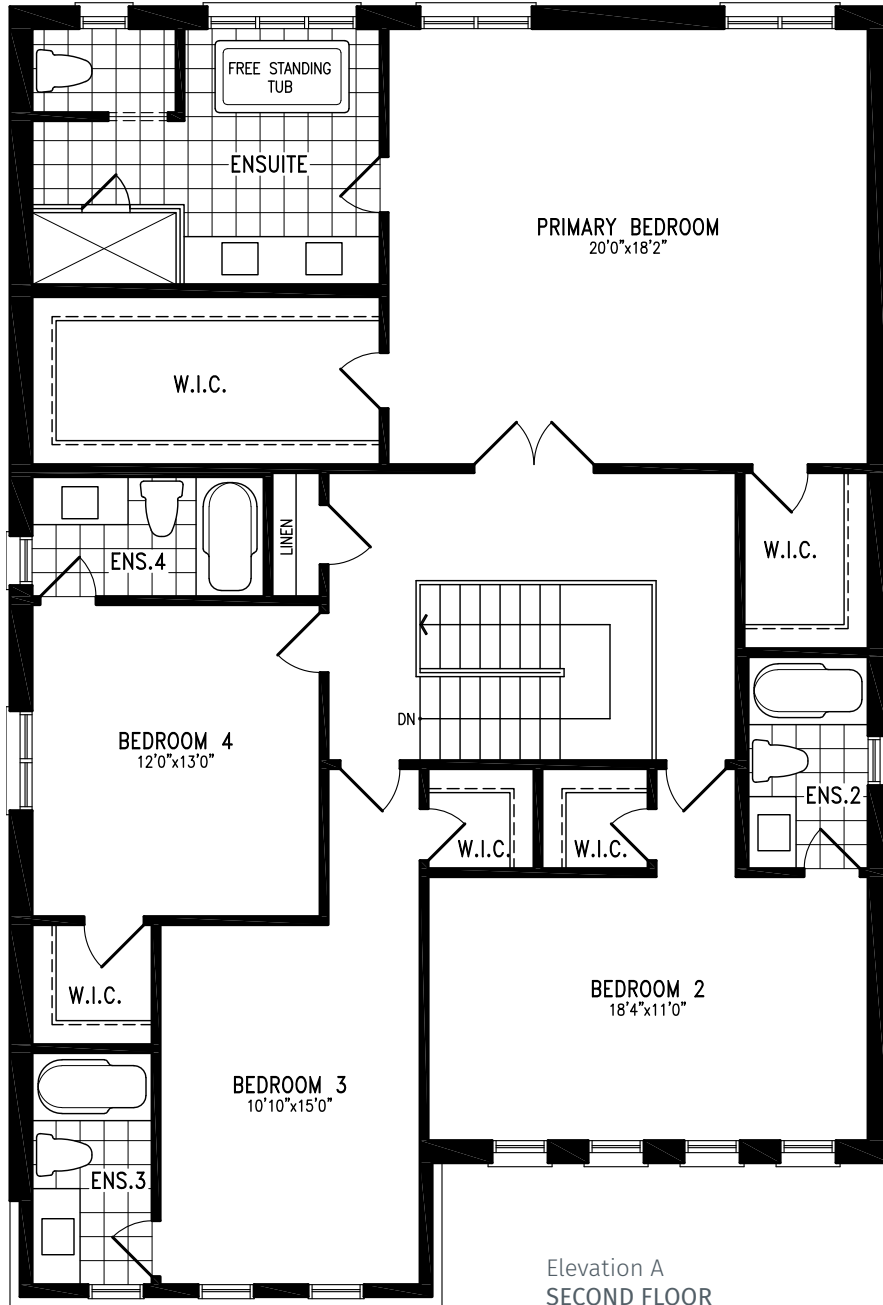

PALM

Elevation A | 45' Single

3,511 SQ.FT.

PALM SB45-3 prices & specifications subject to change without notice. Useable square footage may vary from that stated herein. Artists concept only E. & O. E. © 2023 CountryWide Homes. All rights reserved.