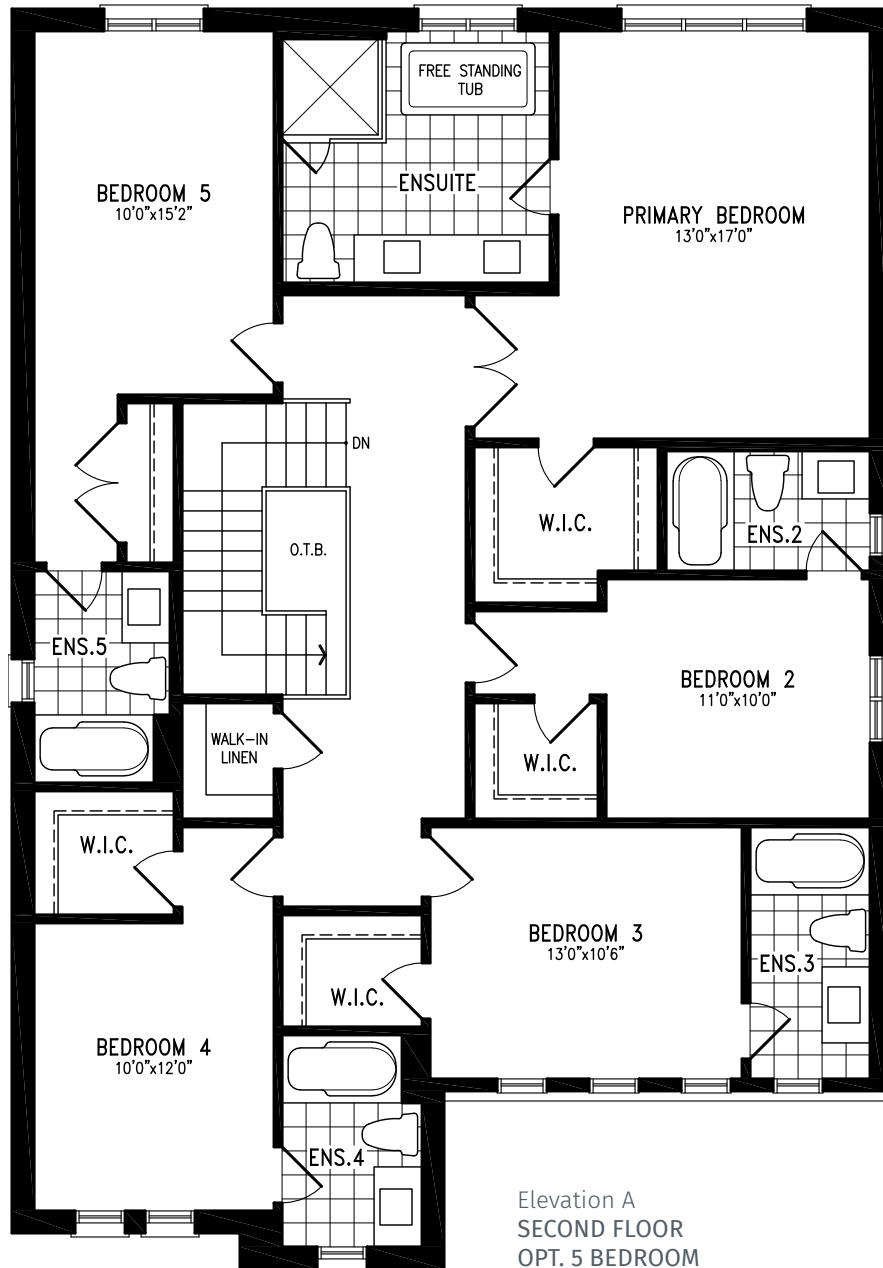

ORO

Elevation A | 45' Single

3,207 SQ.FT.

ORO SB45-2 prices & specifications subject to change without notice. Useable square footage may vary from that stated herein. Artists concept only E. & O. E. © 2023 CountryWide Homes. All rights reserved.