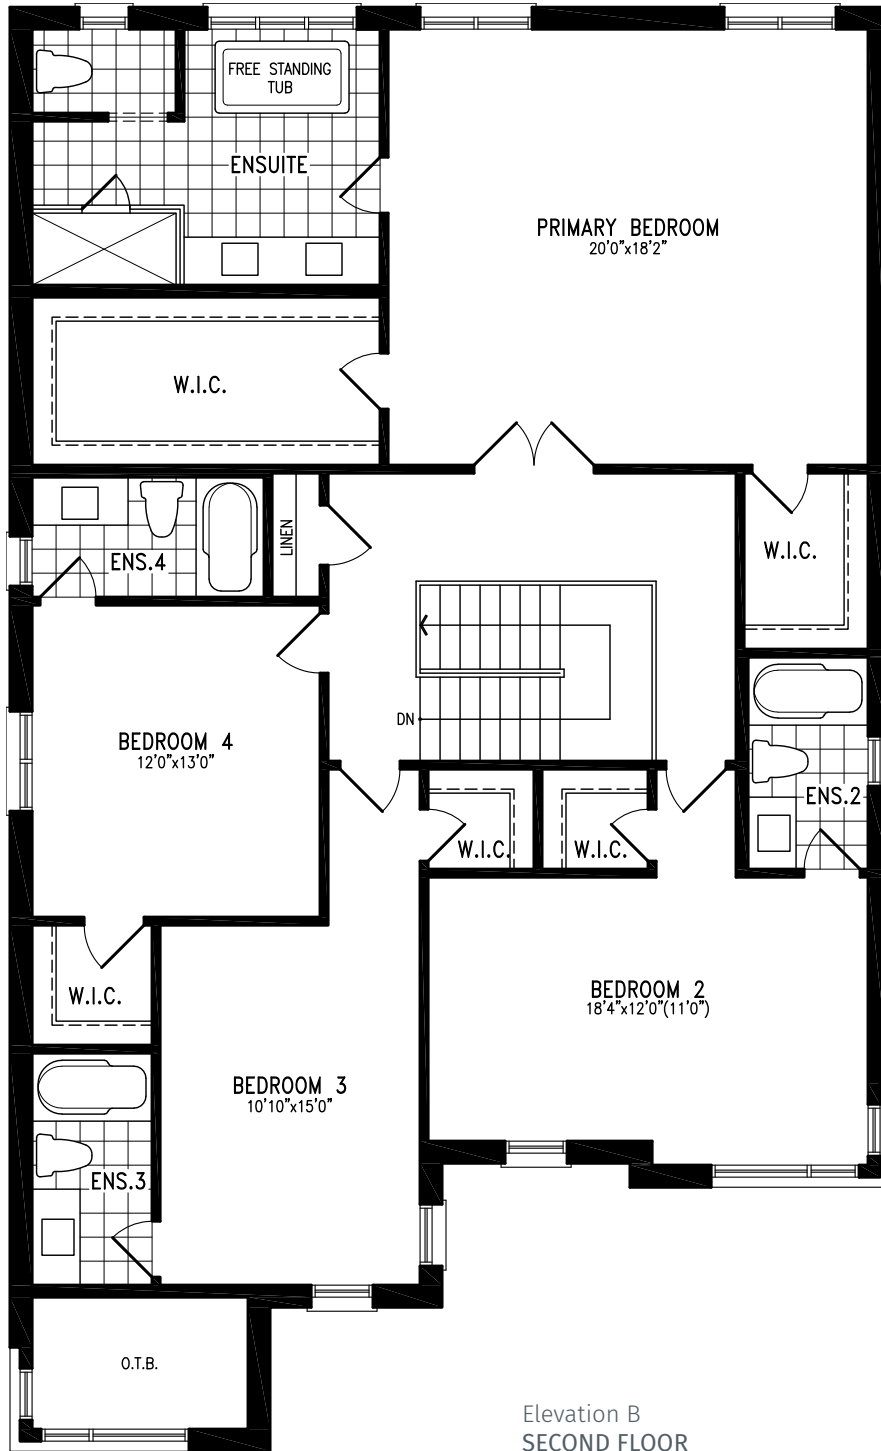

PALM

Elevation B | 45' Single

3,537 SQ.FT.

PALM SB45-3 prices & specifications subject to change without notice. Useable square footage may vary from that stated herein. Artists concept only E. & O. E. © 2023 CountryWide Homes. All rights reserved.