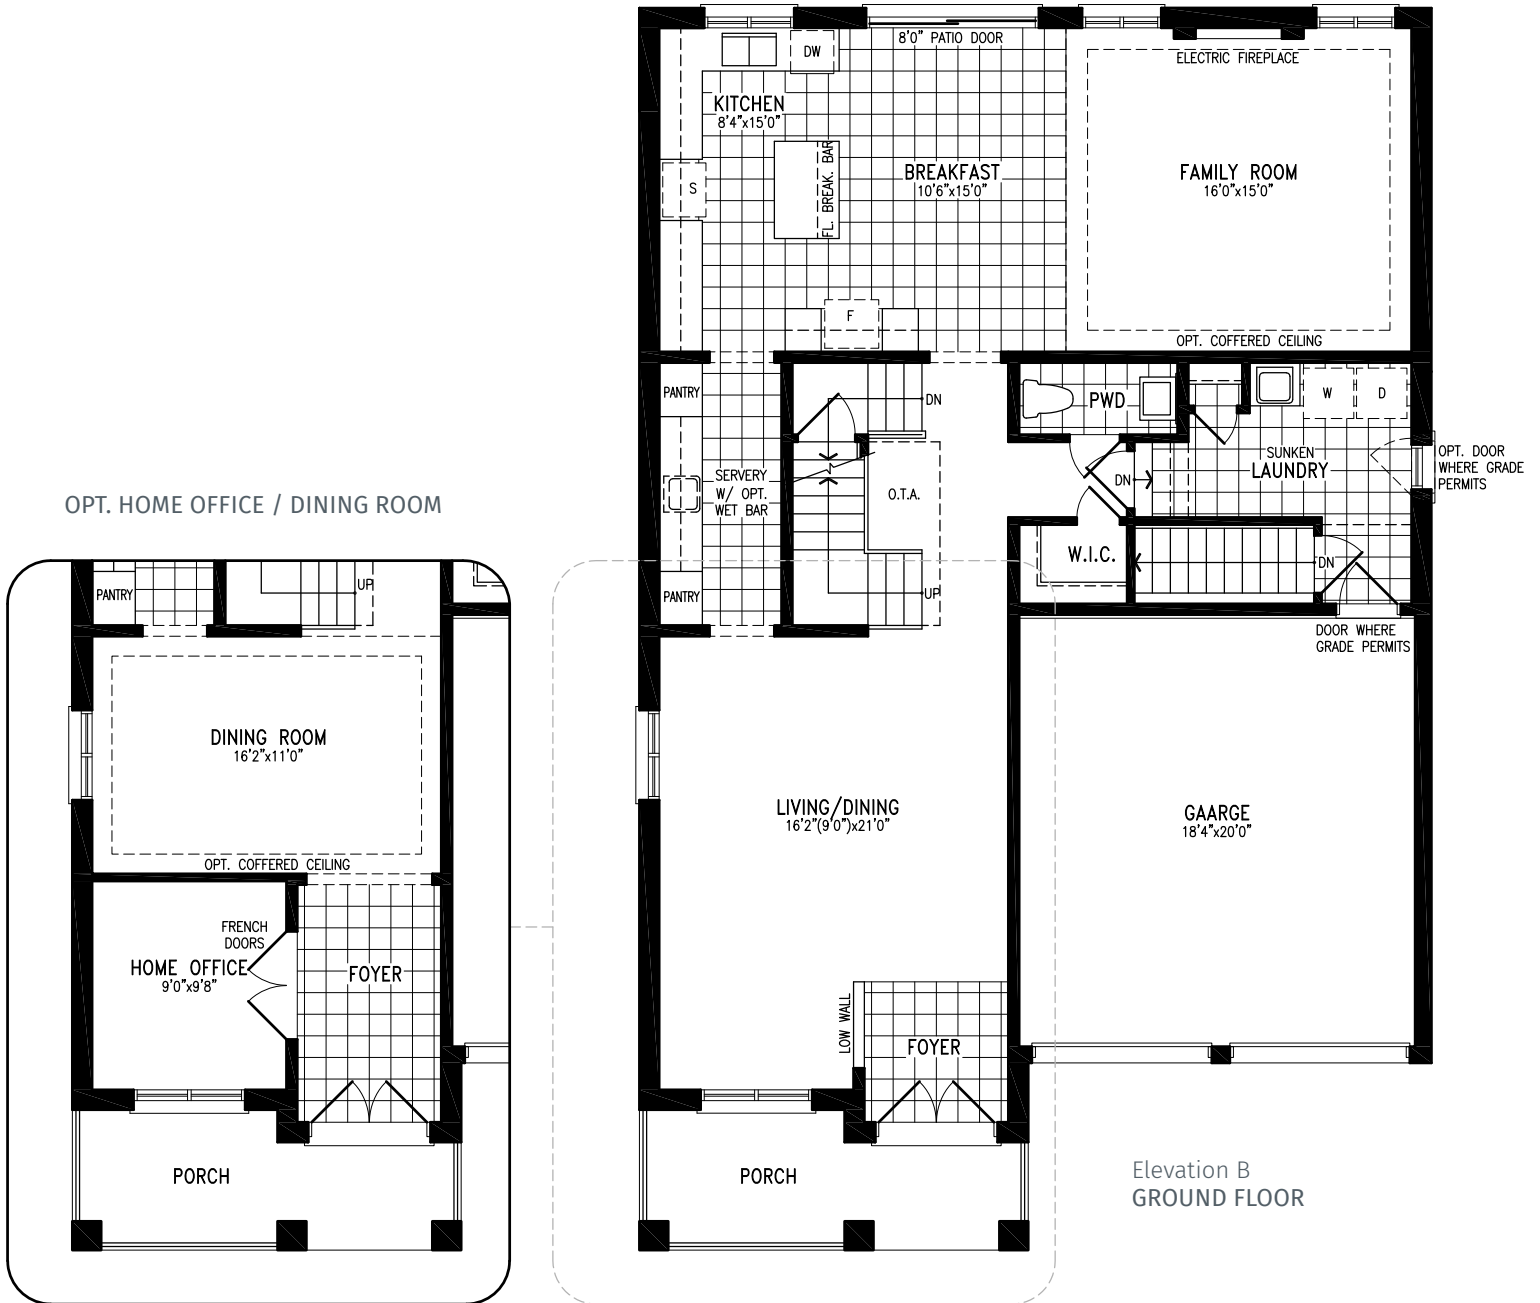

ORO

Elevation B | 45' Single

3,207 SQ.FT.

Elevation B
GROUND FLOOR

ORO SB45-2 prices & specifications subject to change without notice. Useable square footage may vary from that stated herein. Artists concept only E. & O. E. © 2023 CountryWide Homes. All rights reserved.