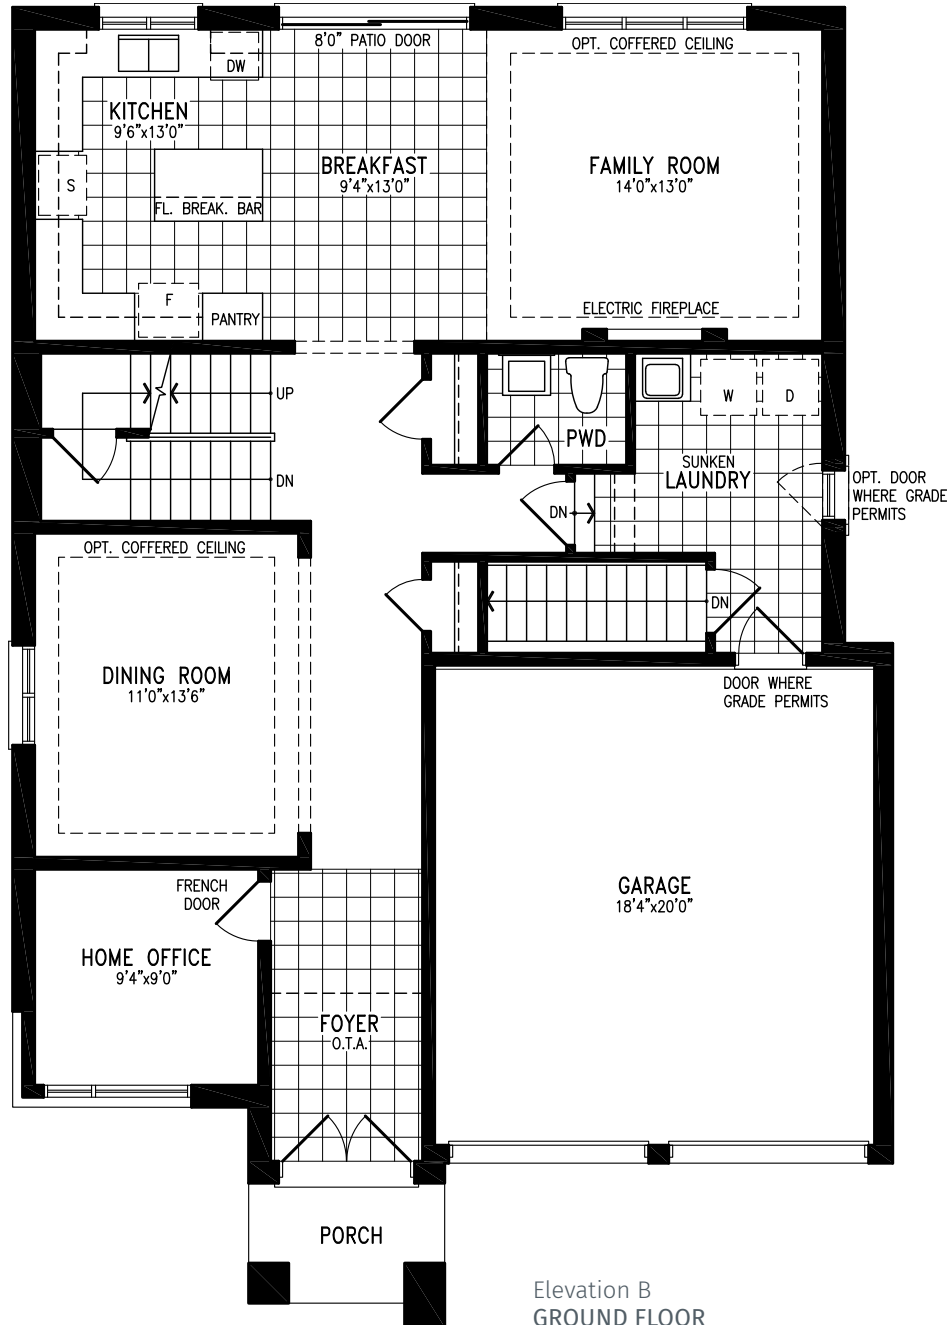

## BASS

Elevation B | 45' Single

# BASS

Elevation B | 45' Single

2,844 SQ.FT.

Elevation B  
GROUND FLOOR

BASS SB45-1 prices & specifications subject to change without notice. Useable square footage may vary from that stated herein. Artists concept only E. & O. E. © 2023 CountryWide Homes. All rights reserved.