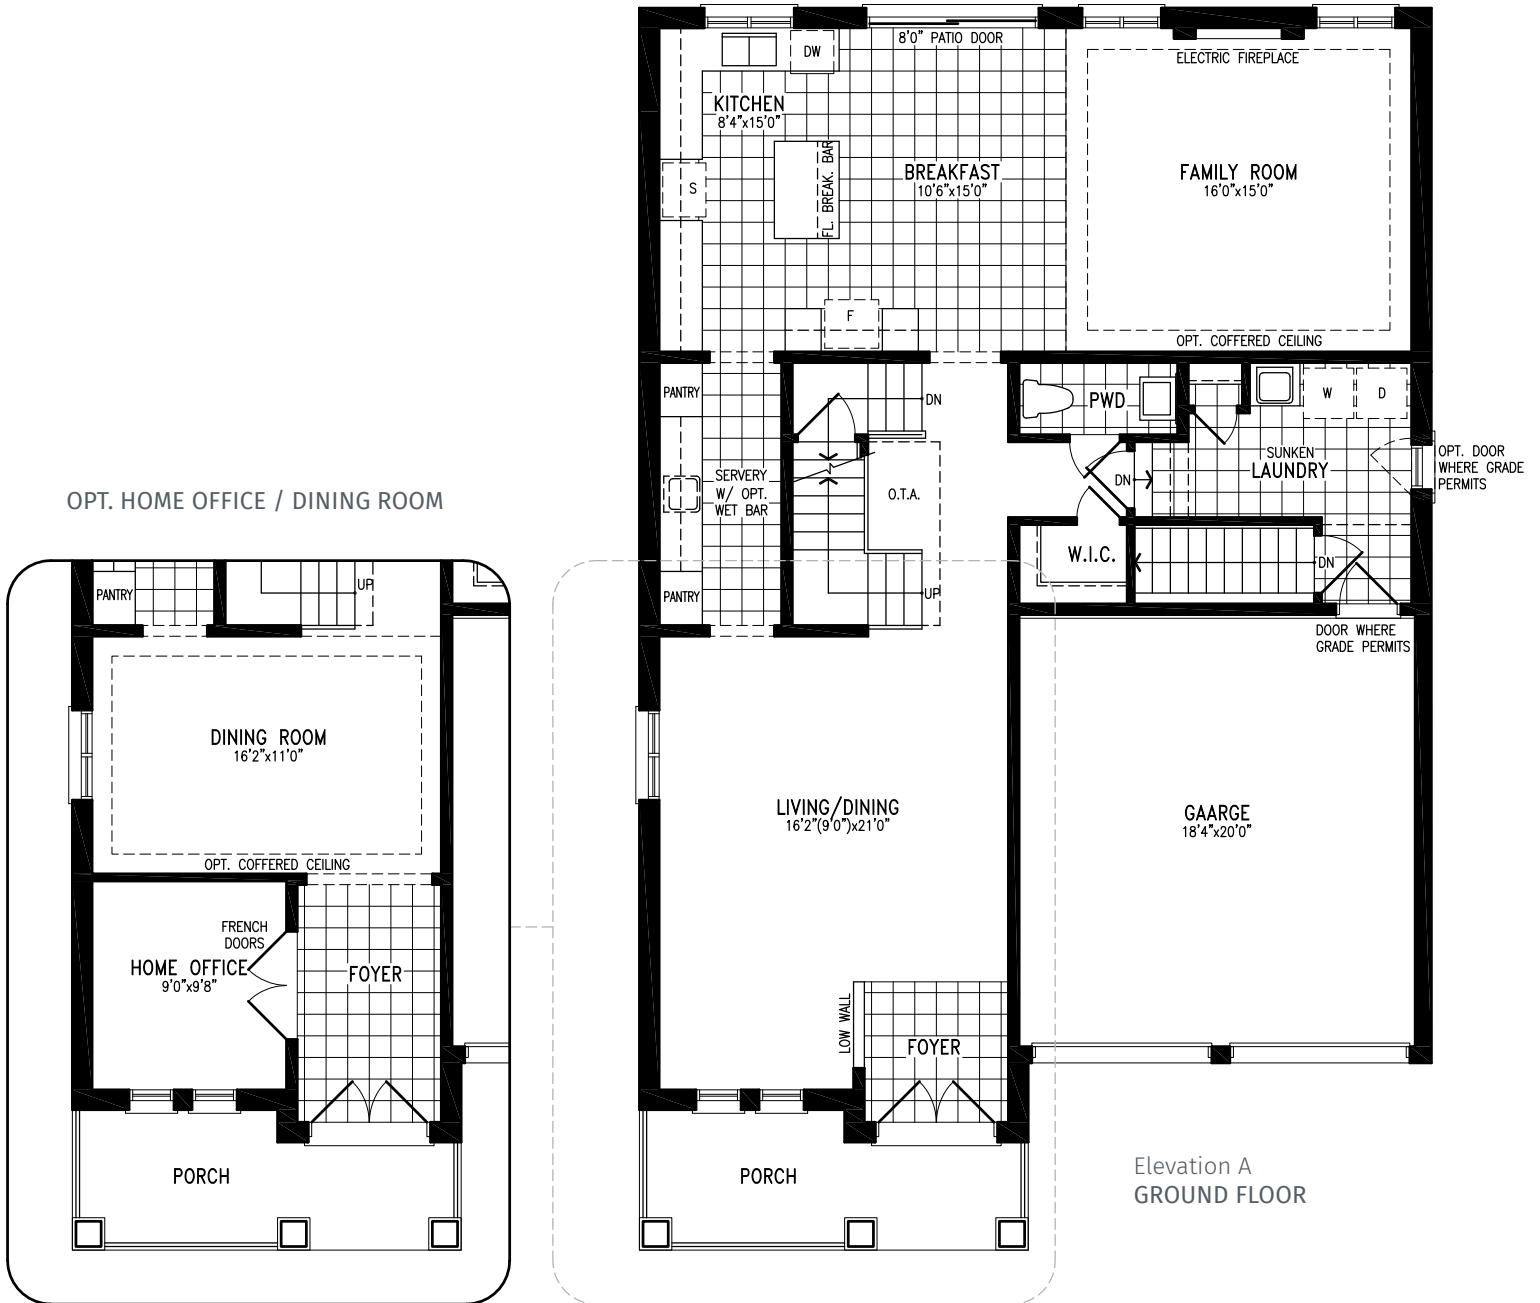

ORO

Elevation A | 45' Single

3,207 SQ.FT.

Elevation A
GROUND FLOOR

ORO SB45-2 prices & specifications subject to change without notice. Useable square footage may vary from that stated herein. Artists concept only E. & O. E. © 2023 CountryWide Homes. All rights reserved.