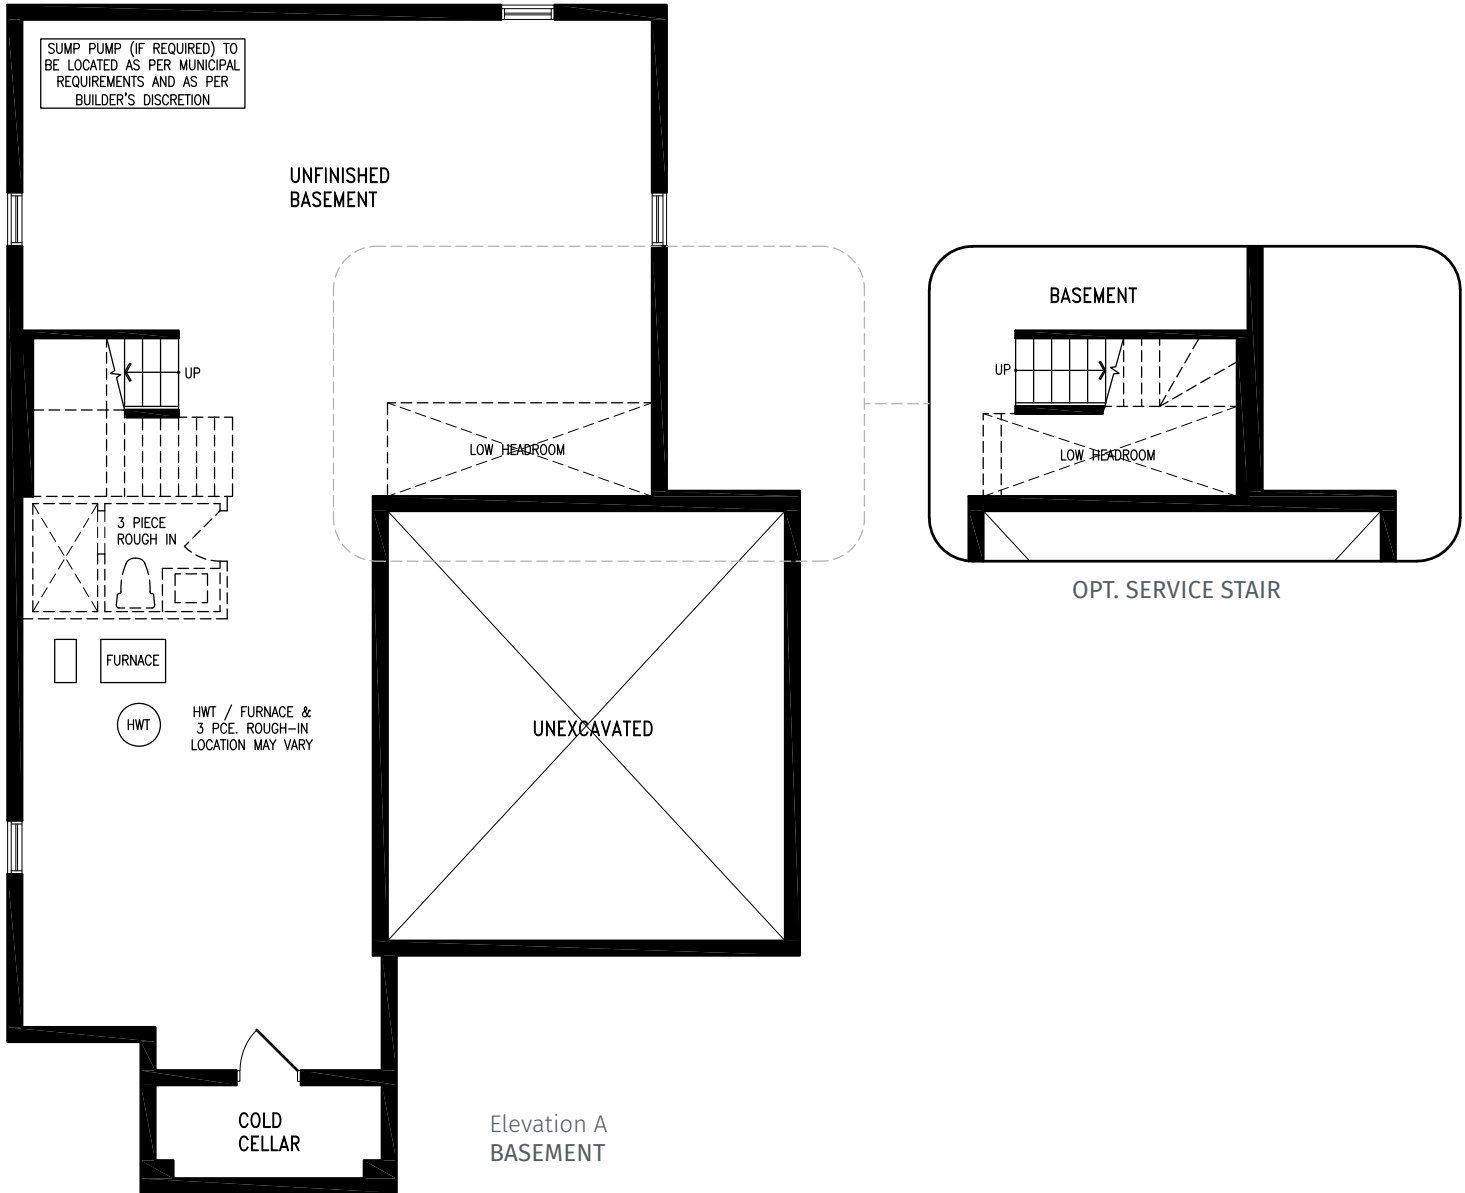

# CLEARWATER

Elevation A | 45' Single

2,515 SQ.FT.

CLEARWATER SB45-0 prices & specifications subject to change without notice. Useable square footage may vary from that stated herein. Artists concept only E. & O. E. © 2023 CountryWide Homes. All rights reserved.

# CLEARWATER

2,515 SQ.FT.

Elevation A | 45' Single

CLEARWATER SB45-0 prices & specifications subject to change without notice. Useable square footage may vary from that stated herein. Artists concept only E. & O. E. © 2023 CountryWide Homes. All rights reserved.