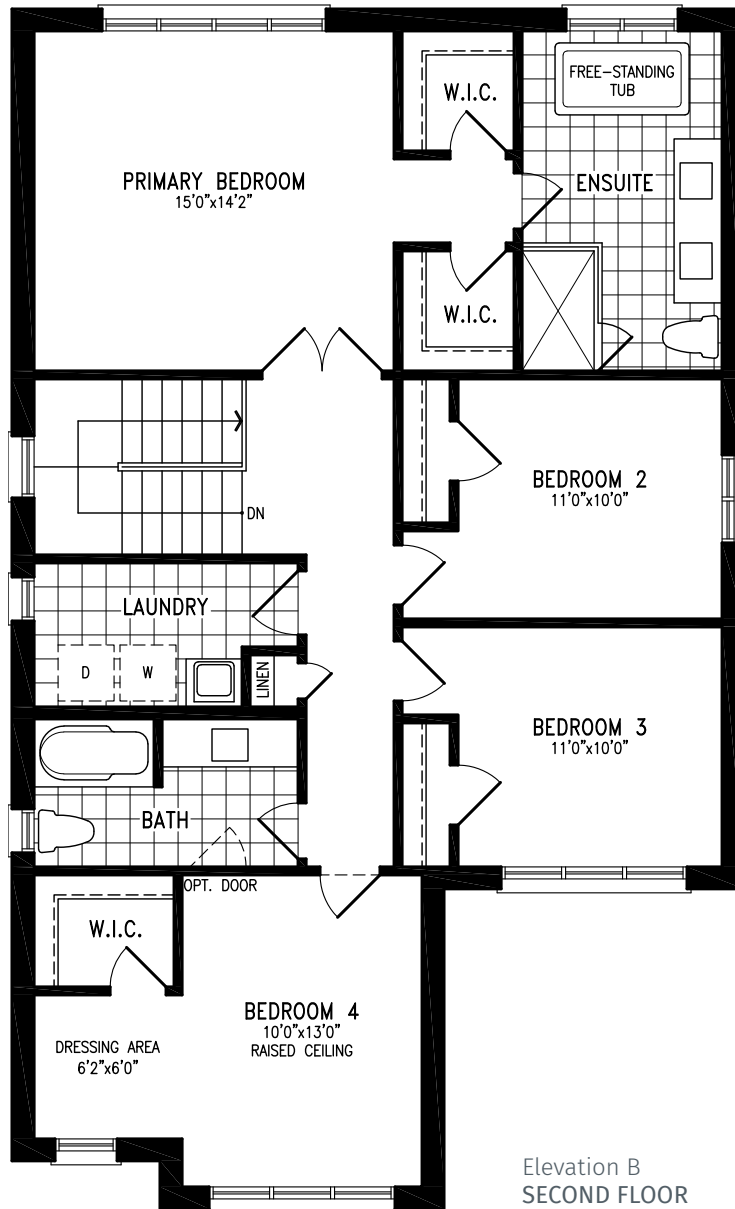

CLEARWATER

Elevation B | 45' Single

2,515 SQ.FT.

CLEARWATER SB45-0 prices & specifications subject to change without notice. Useable square footage may vary from that stated herein. Artists concept only E. & O. E. © 2023 CountryWide Homes. All rights reserved.