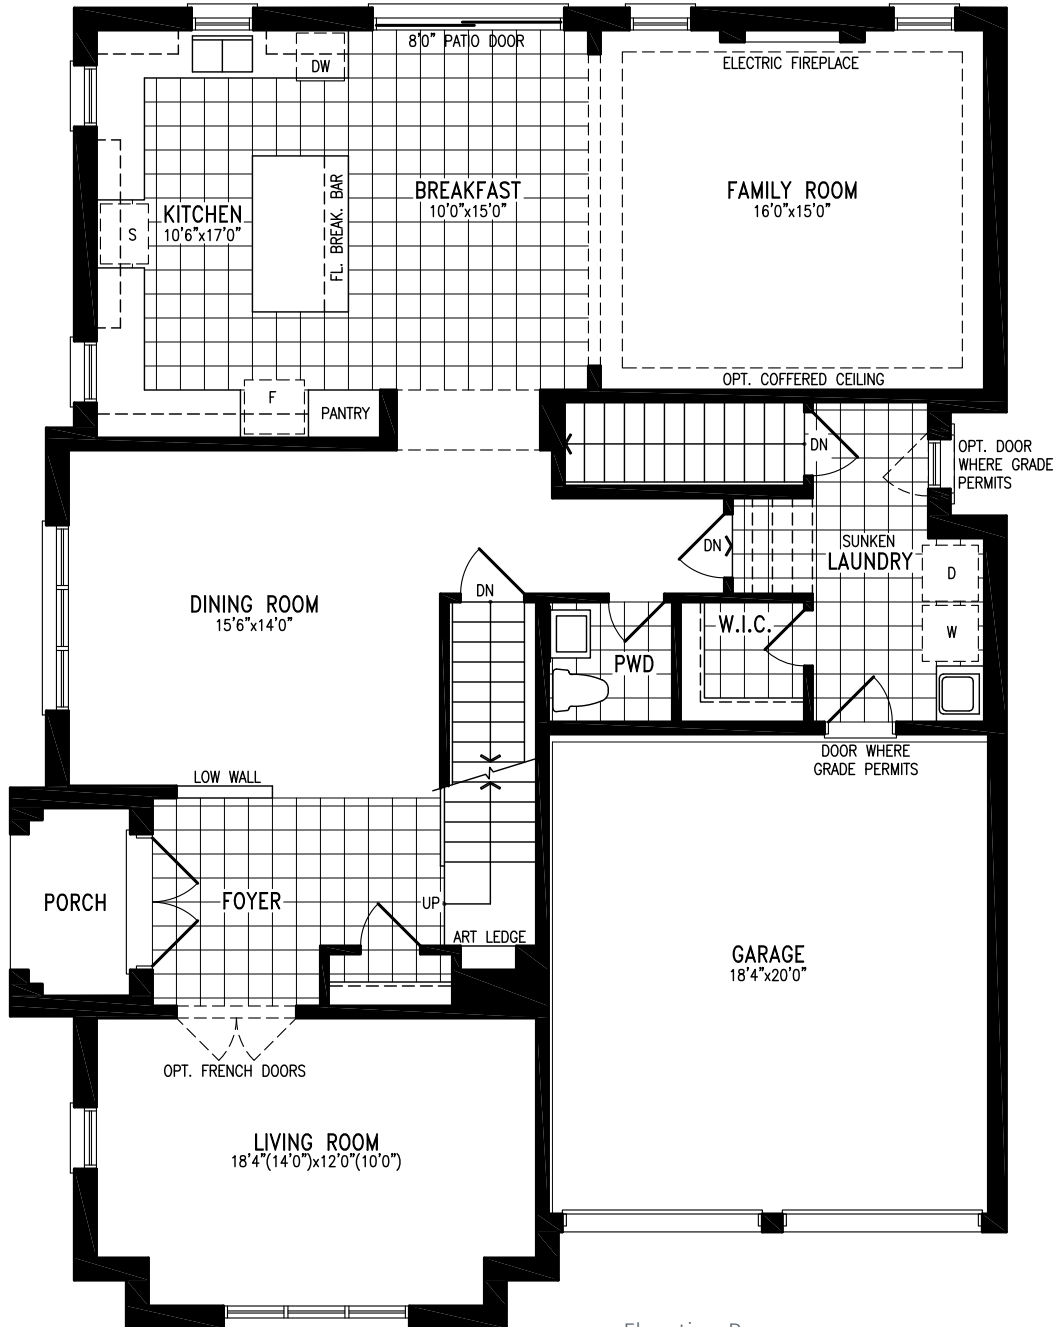

CEDARMONT

3,658 SQ.FT.

Elevation B | 45' Single

Elevation B
GROUND FLOOR

CEDARMONT SB45-4 (CORNER) prices & specifications subject to change without notice. Useable square footage may vary from that stated herein. Artists concept only E. & O. E. © 2023 CountryWide Homes. All rights reserved.