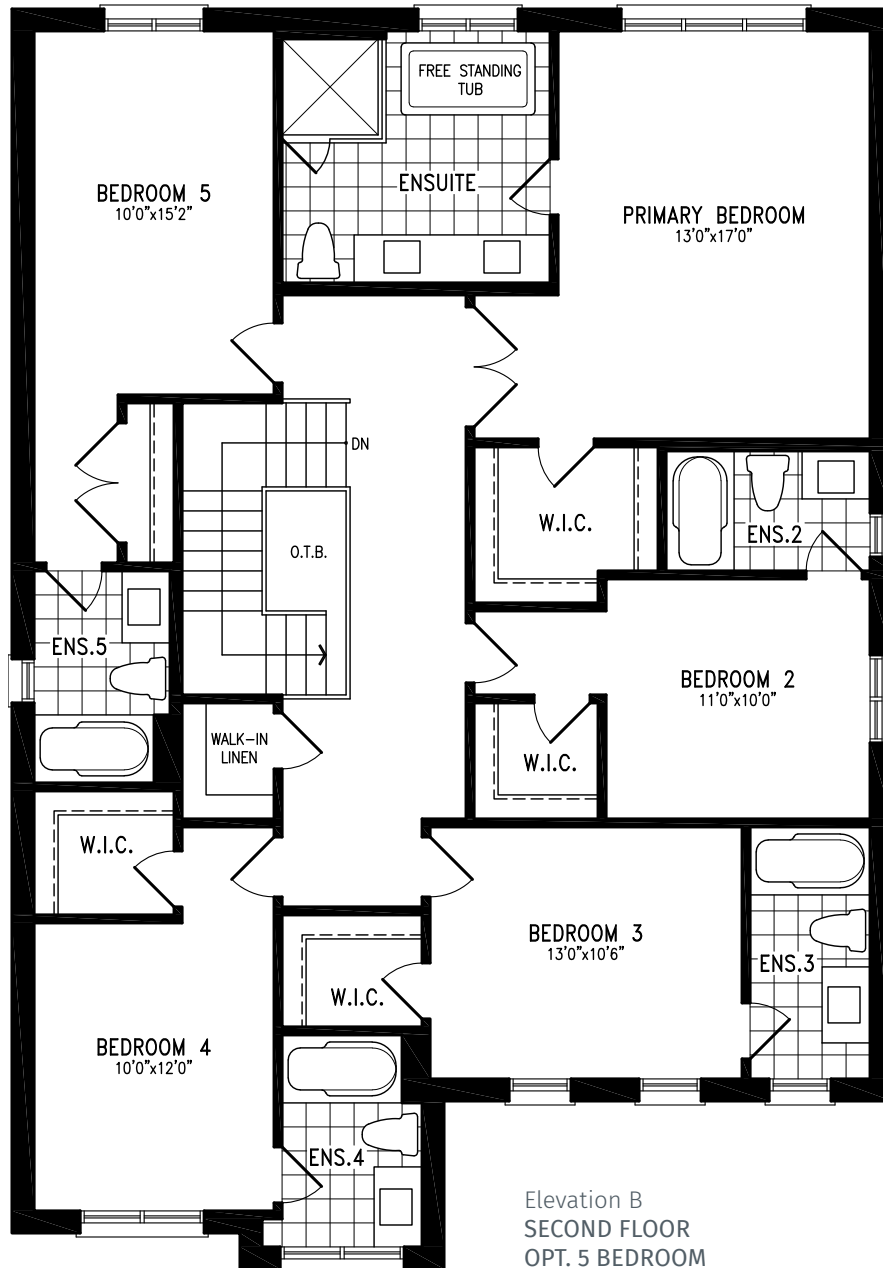

ORO

Elevation B | 45' Single

3,207 SQ.FT.

ORO SB45-2 prices & specifications subject to change without notice. Useable square footage may vary from that stated herein. Artists concept only E. & O. E. © 2023 CountryWide Homes. All rights reserved.