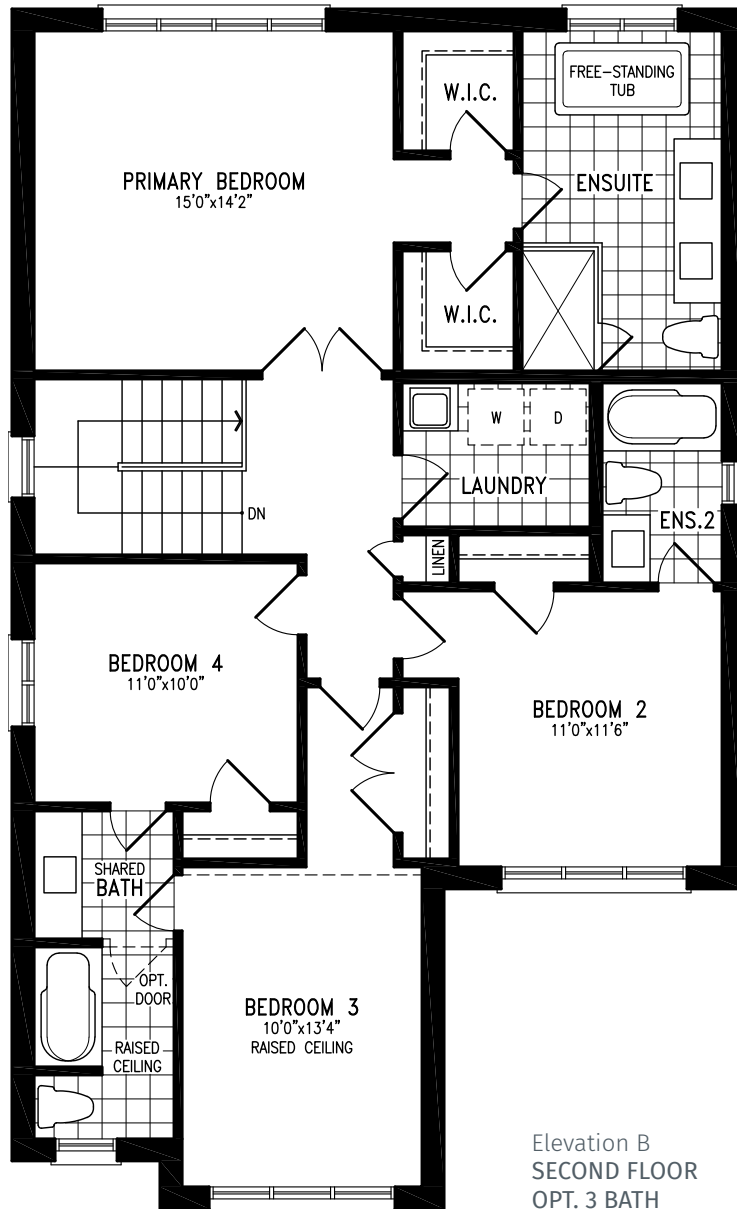

CLEARWATER

Elevation B | 45' Single

2,515 SQ.FT.

CLEARWATER SB45-0 prices & specifications subject to change without notice. Useable square footage may vary from that stated herein. Artists concept only E. & O. E. © 2023 CountryWide Homes. All rights reserved.