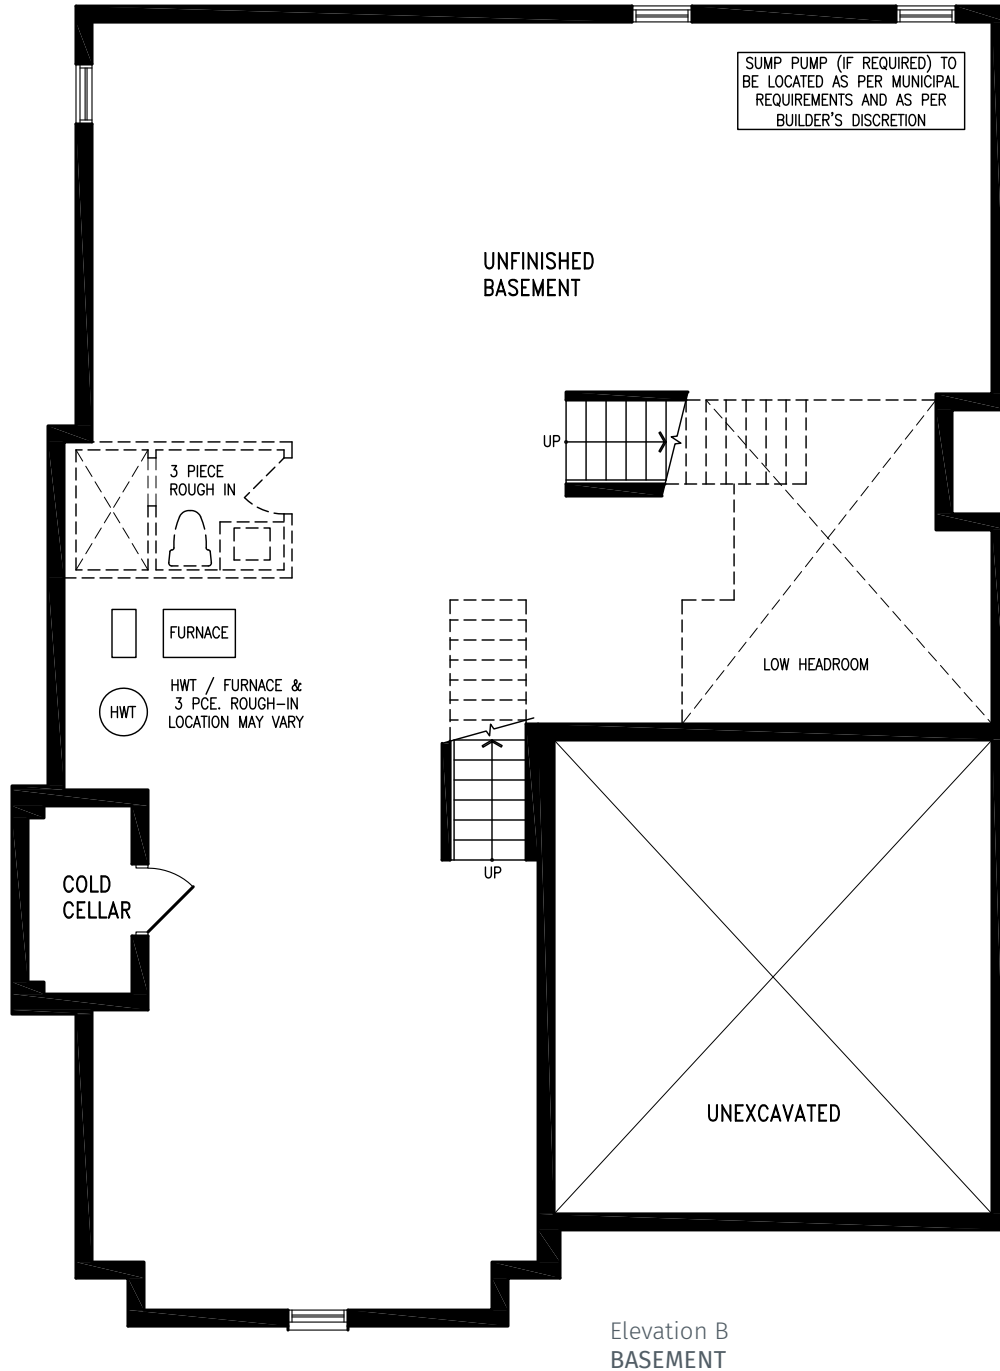

CEDARMONT

3,658 SQ.FT.

Elevation B | 45' Single

CEDARMONT SB45-4 (CORNER) prices & specifications subject to change without notice. Useable square footage may vary from that stated herein. Artists concept only E. & O. E. © 2023 CountryWide Homes. All rights reserved.