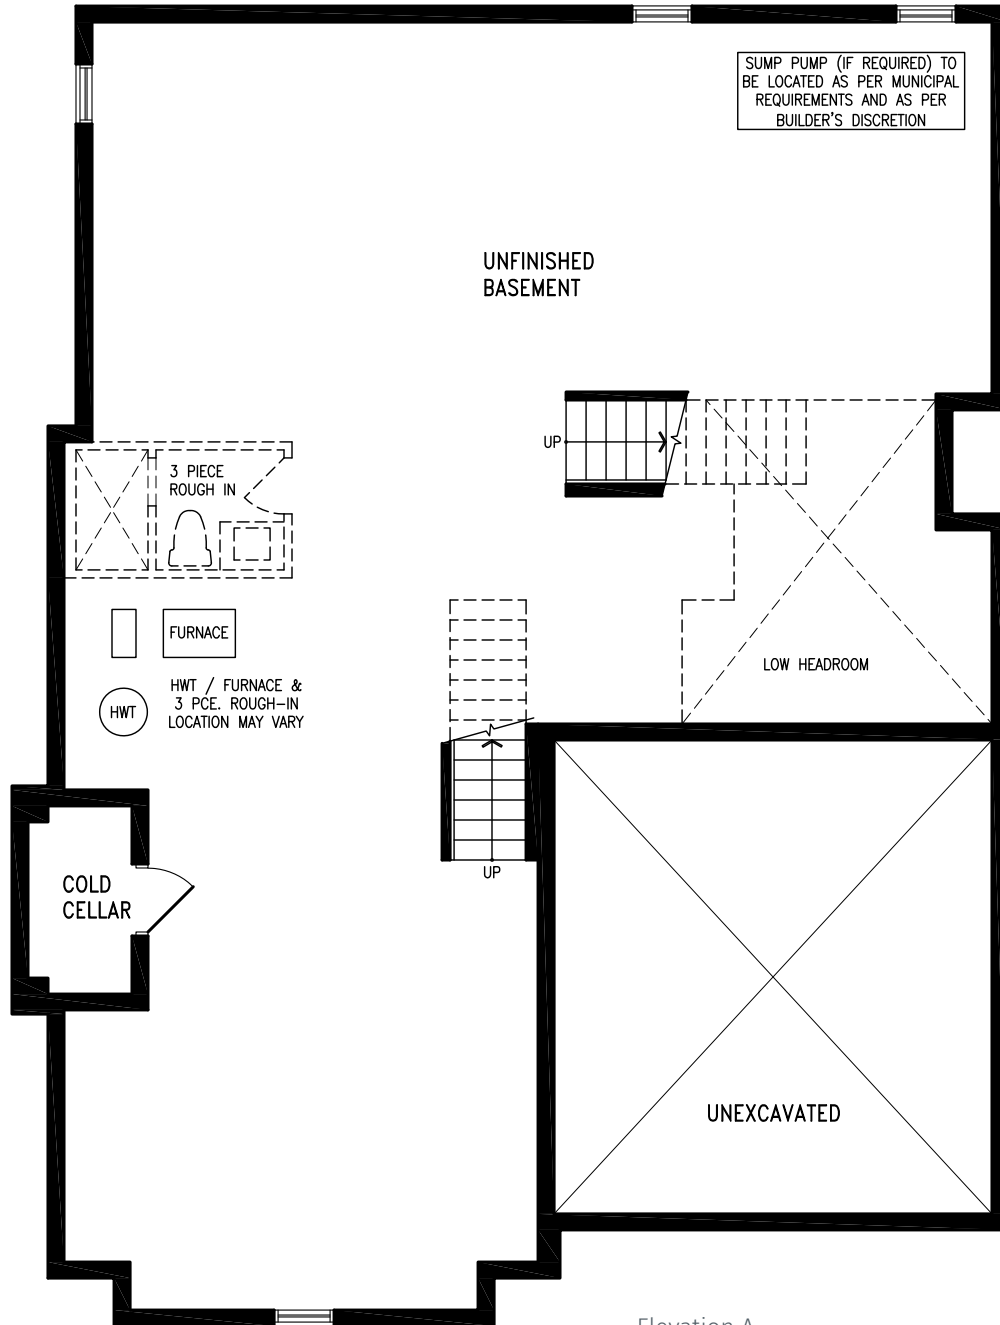

CEDARMONT

3,675 SQ.FT.

Elevation A | 45' Single

Elevation A
BASEMENT

CEDARMONT SB45-4 (CORNER) prices & specifications subject to change without notice. Useable square footage may vary from that stated herein. Artists concept only E. & O. E. © 2023 CountryWide Homes. All rights reserved.