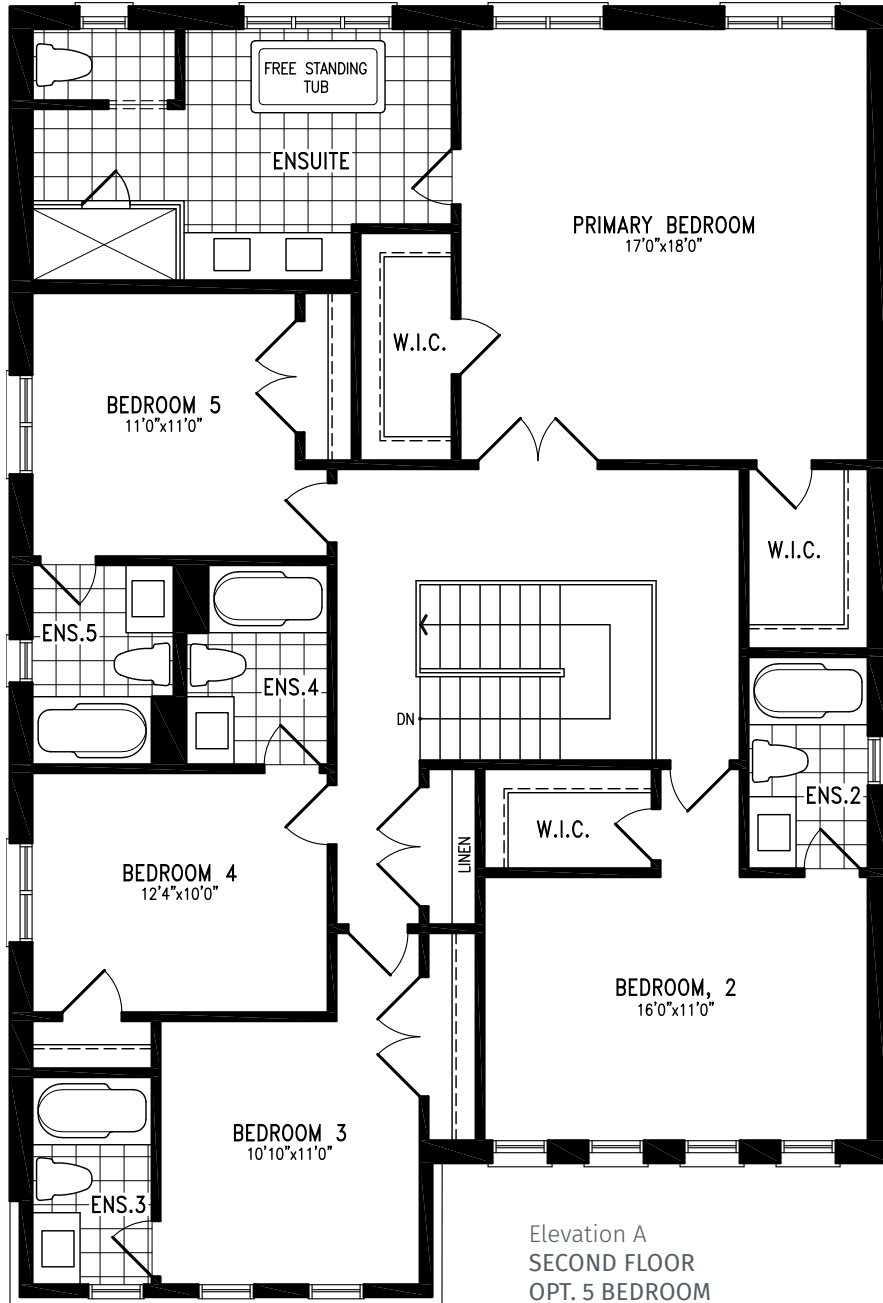

PALM

Elevation A | 45' Single

3,511 SQ.FT.

PALM SB45-3 prices & specifications subject to change without notice. Useable square footage may vary from that stated herein. Artists concept only E. & O. E. © 2023 CountryWide Homes. All rights reserved.