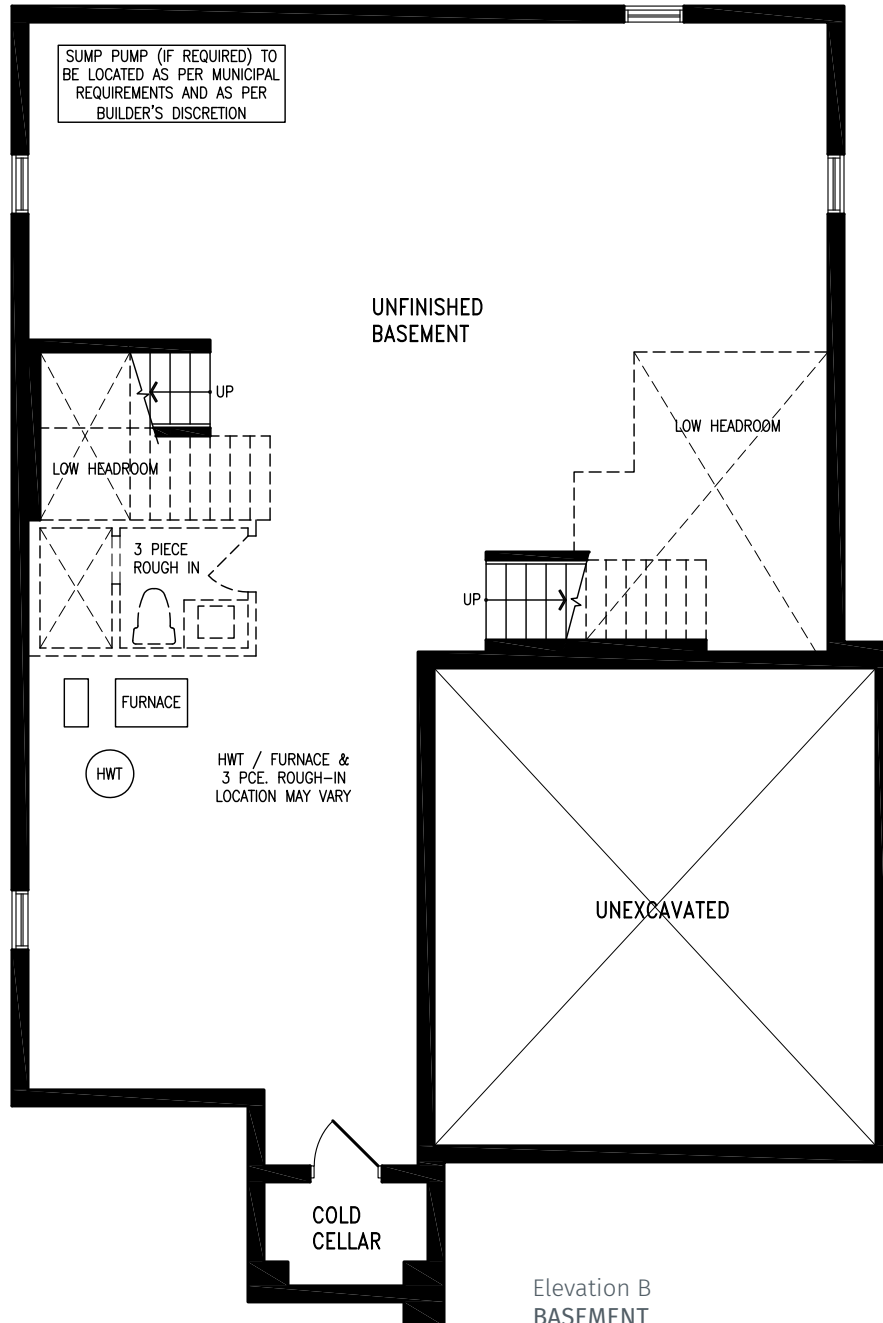

# BASS

Elevation B | 45' Single

2,844 SQ.FT.

Elevation B  
GROUND FLOOR

BASS SB45-1 prices & specifications subject to change without notice. Useable square footage may vary from that stated herein. Artists concept only E. & O. E. © 2023 CountryWide Homes. All rights reserved.

# BASS

Elevation B | 45' Single

2,844 SQ.FT.

Elevation B  
SECOND FLOOR

BASS SB45-1 prices & specifications subject to change without notice. Useable square footage may vary from that stated herein. Artists concept only E. & O. E. © 2023 CountryWide Homes. All rights reserved.

# BASS

Elevation B | 45' Single

2,844 SQ.FT.

Elevation B  
BASEMENT

BASS SB45-1 prices & specifications subject to change without notice. Useable square footage may vary from that stated herein. Artists concept only E. & O. E. © 2023 CountryWide Homes. All rights reserved.