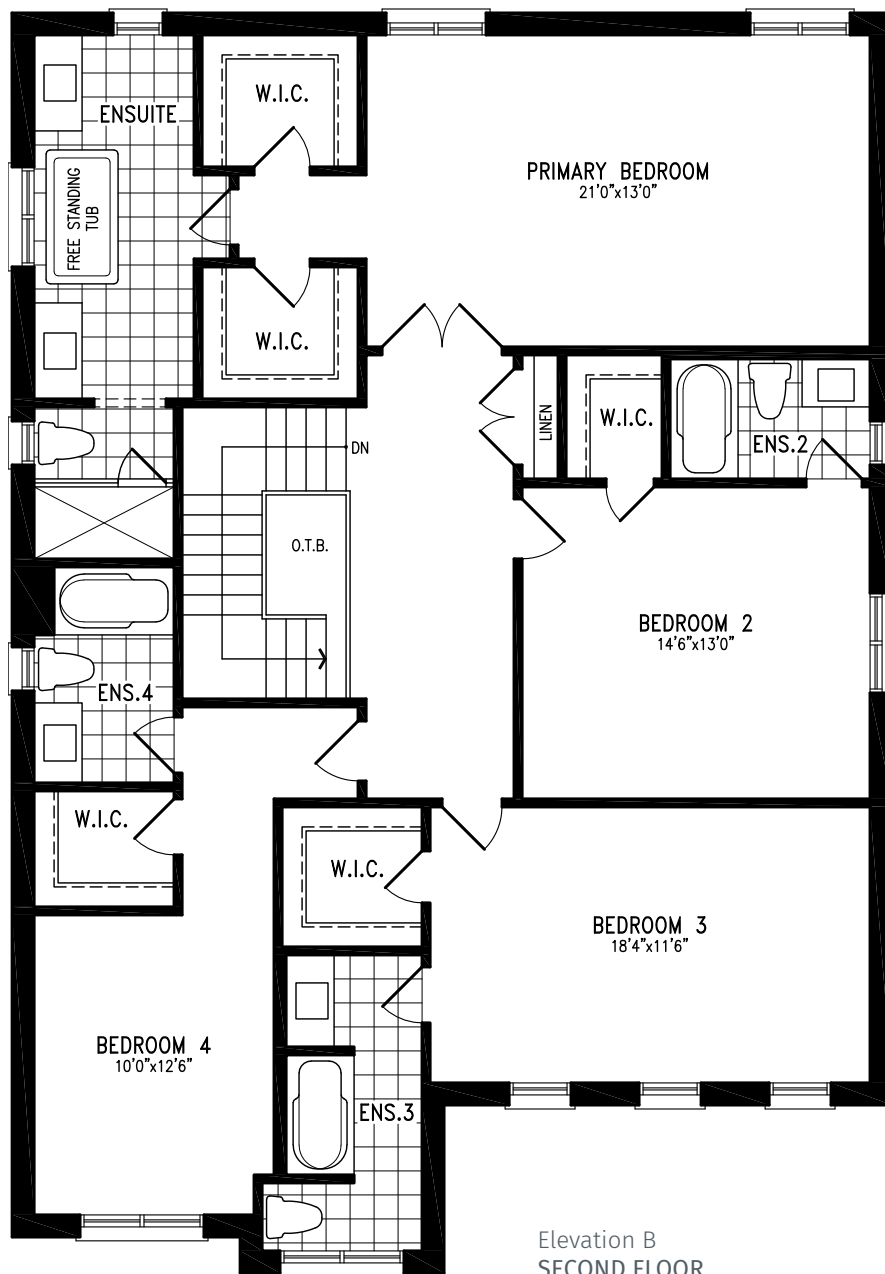

ORO

Elevation B | 45' Single

3,207 SQ.FT.

ORO SB45-2 prices & specifications subject to change without notice. Useable square footage may vary from that stated herein. Artists concept only E. & O. E. © 2023 CountryWide Homes. All rights reserved.