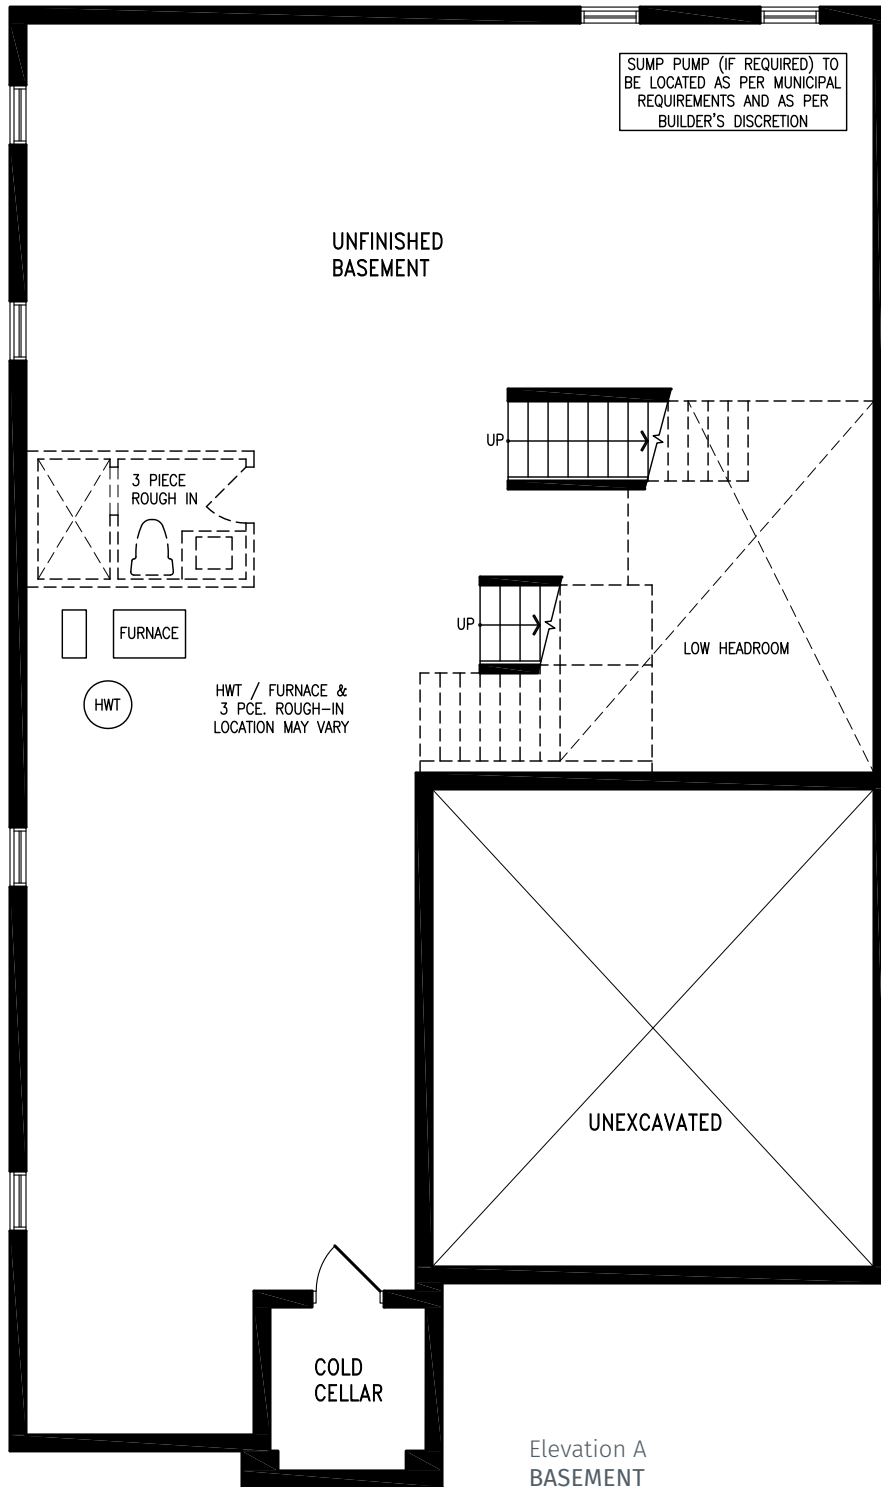

PALM

Elevation A | 45' Single

3,511 SQ.FT.

PALM SB45-3 prices & specifications subject to change without notice. Useable square footage may vary from that stated herein. Artists concept only E. & O. E. © 2023 CountryWide Homes. All rights reserved.