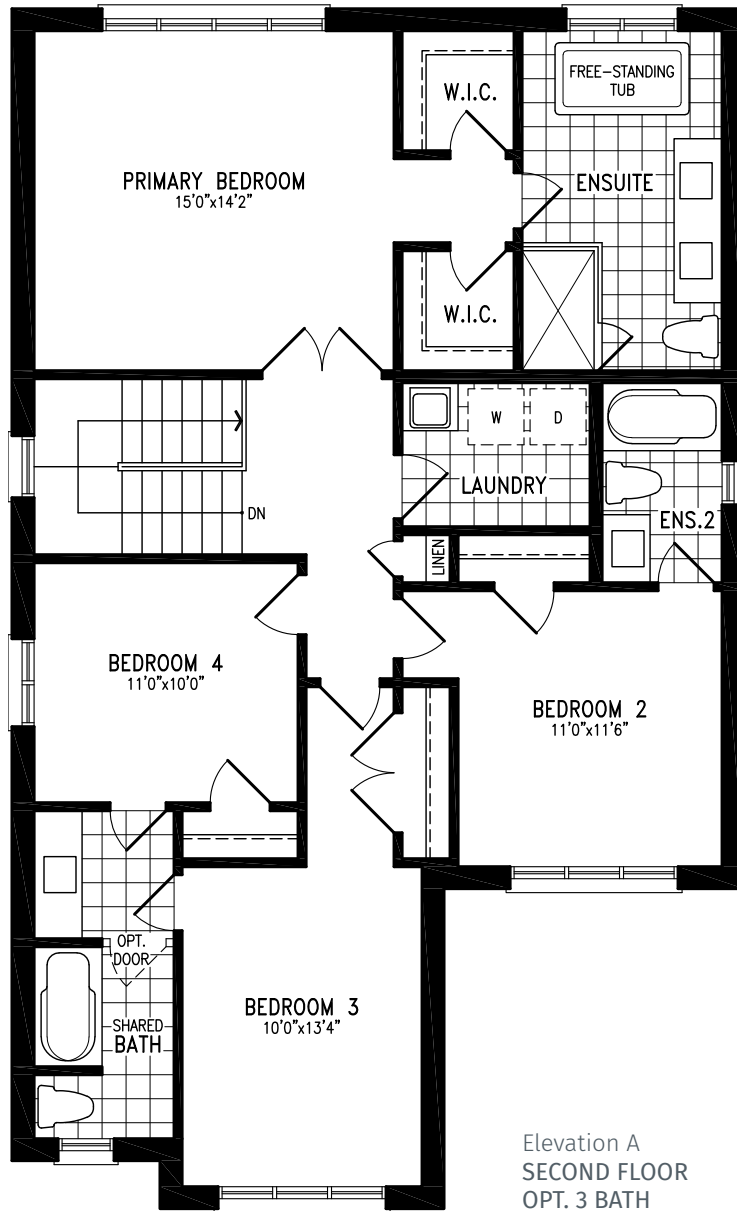

# CLEARWATER

Elevation A | 45' Single

2,515 SQ.FT.

CLEARWATER SB45-0 prices & specifications subject to change without notice. Useable square footage may vary from that stated herein. Artists concept only E. & O. E. © 2023 CountryWide Homes. All rights reserved.