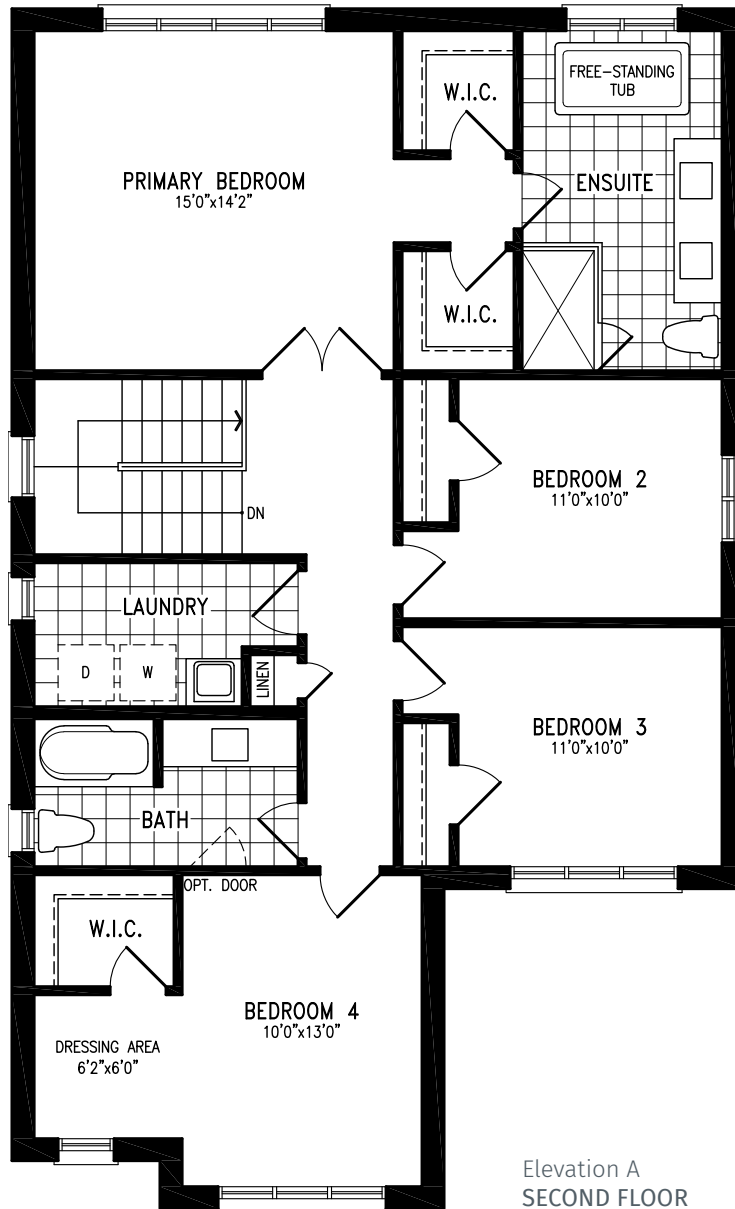

CLEARWATER

Elevation A | 45' Single

2,515 SQ.FT.

CLEARWATER SB45-0 prices & specifications subject to change without notice. Useable square footage may vary from that stated herein. Artists concept only E. & O. E. © 2023 CountryWide Homes. All rights reserved.