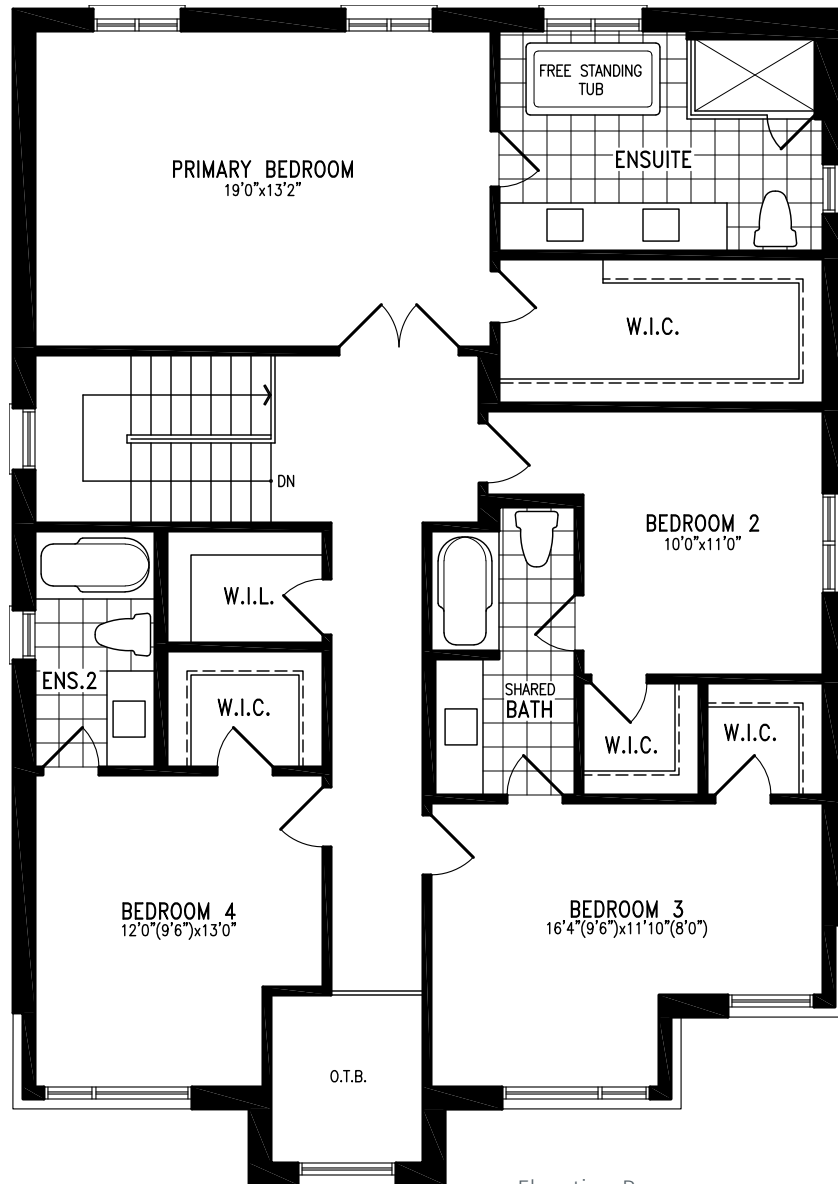

## BASS

Elevation B | 45' Single

# BASS

Elevation B | 45' Single

2,844 SQ.FT.

Elevation B  
GROUND FLOOR

BASS SB45-1 prices & specifications subject to change without notice. Useable square footage may vary from that stated herein. Artists concept only E. & O. E. © 2023 CountryWide Homes. All rights reserved.

# BASS

Elevation B | 45' Single

2,844 SQ.FT.

Elevation B  
SECOND FLOOR

BASS SB45-1 prices & specifications subject to change without notice. Useable square footage may vary from that stated herein. Artists concept only E. & O. E. © 2023 CountryWide Homes. All rights reserved.