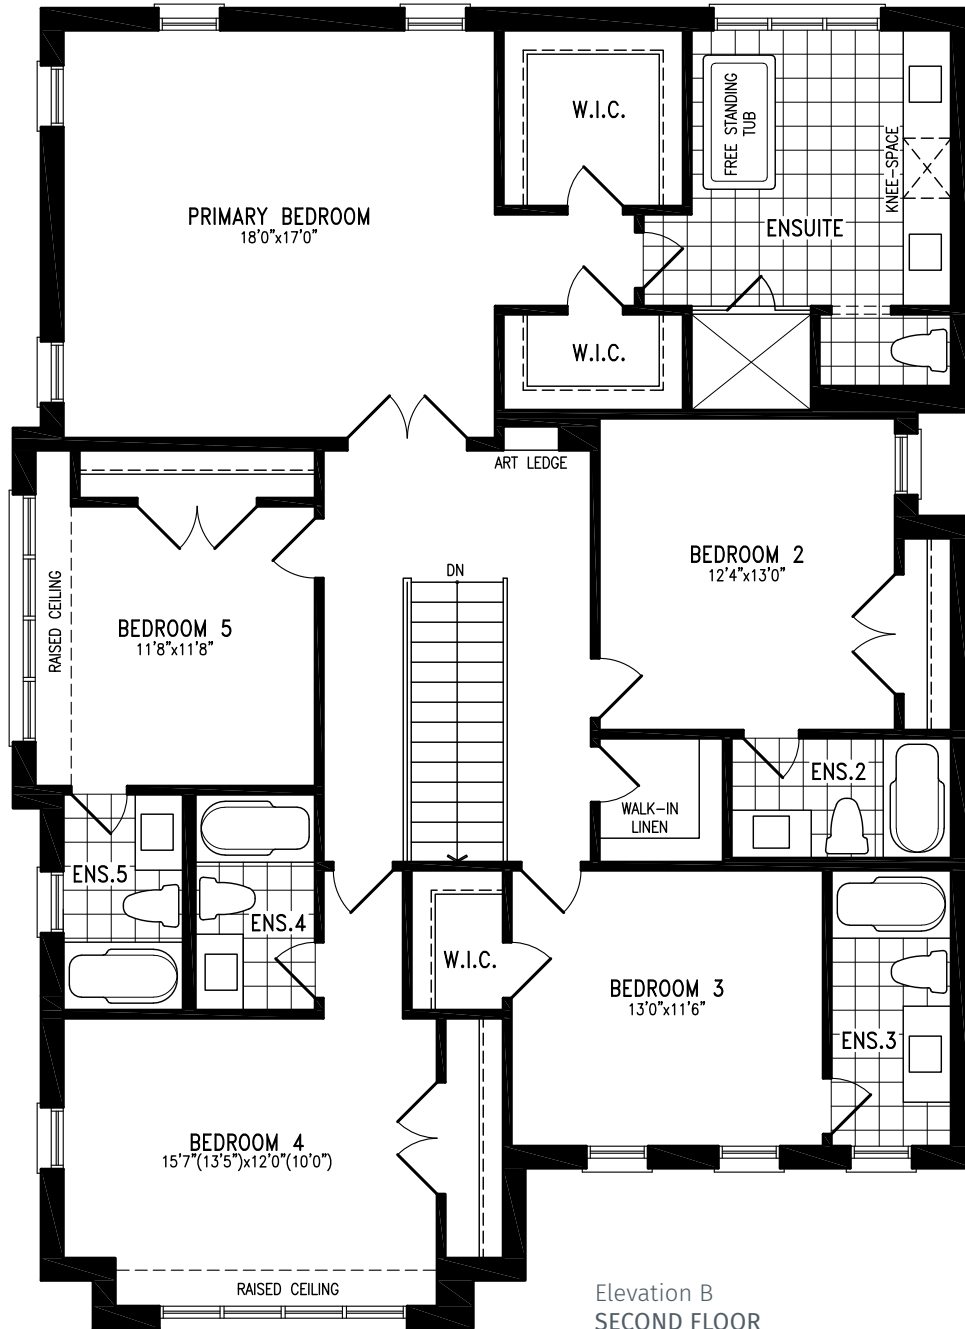

CEDARMONT

3,658 SQ.FT.

Elevation B | 45' Single

CEDARMONT SB45-4 (CORNER) prices & specifications subject to change without notice. Useable square footage may vary from that stated herein. Artists concept only E. & O. E. © 2023 CountryWide Homes. All rights reserved.