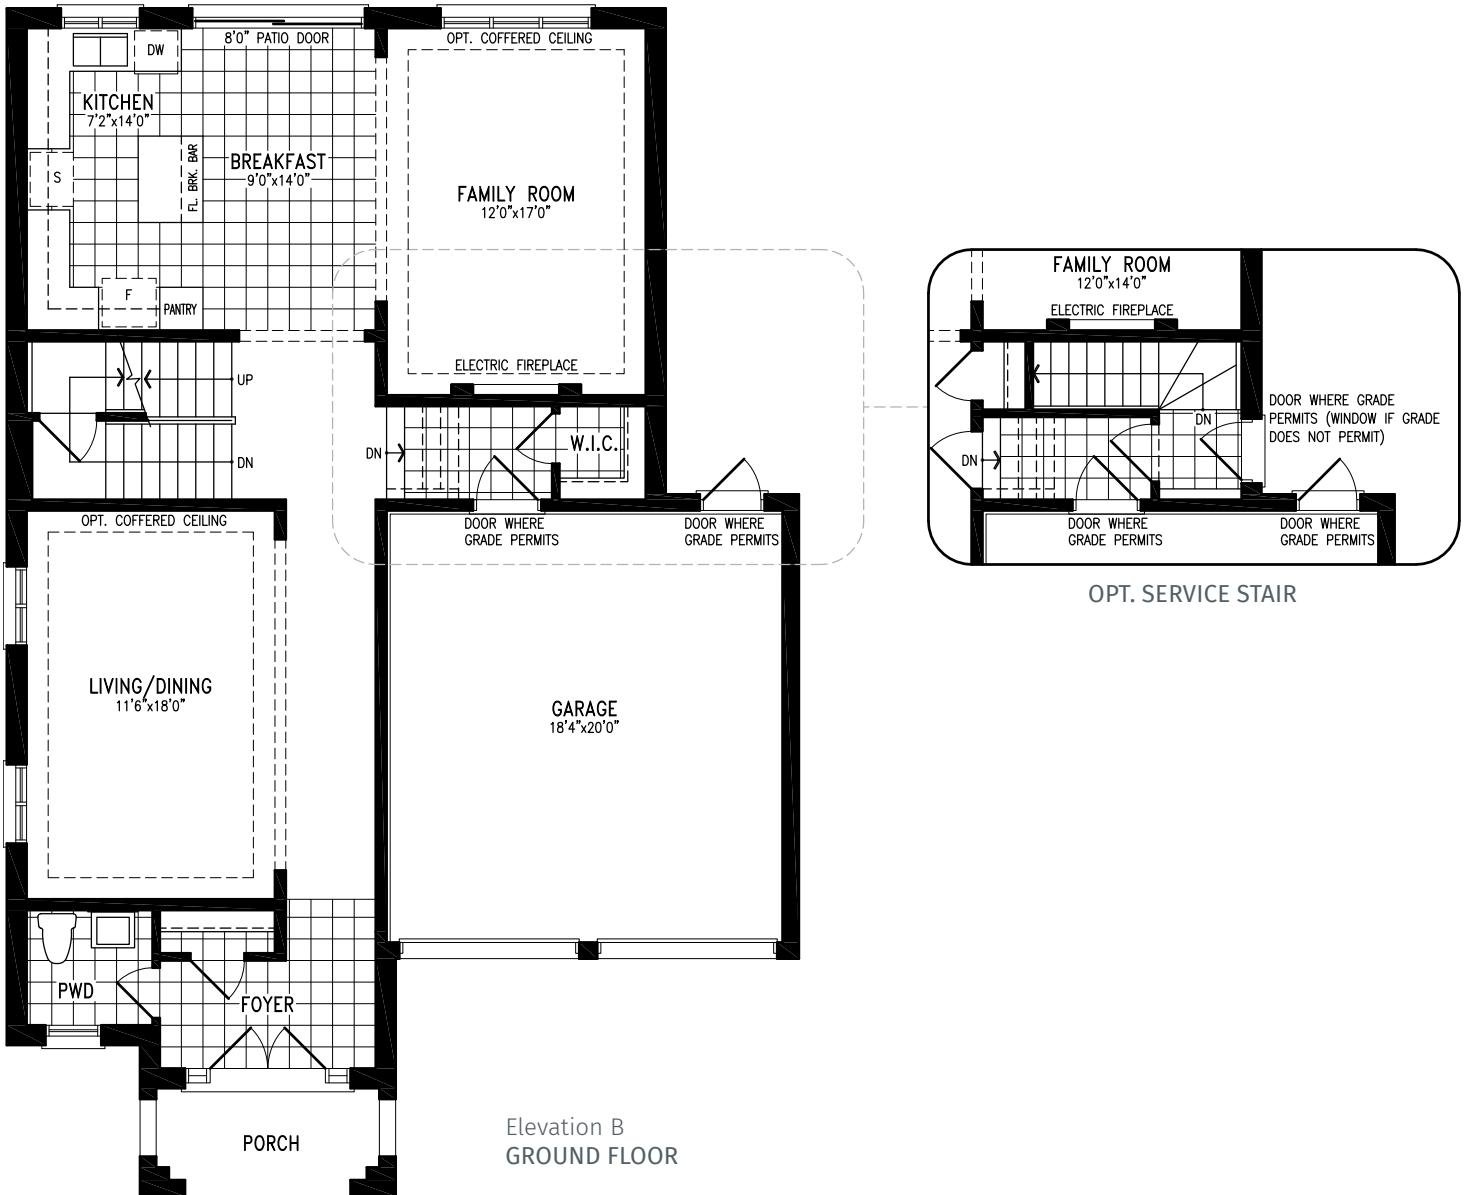

## CLEARWATER

Elevation B | 45' Single

# CLEARWATER

2,515 SQ.FT.

Elevation B | 45' Single

CLEARWATER SB45-0 prices & specifications subject to change without notice. Useable square footage may vary from that stated herein. Artists concept only E. & O. E. © 2023 CountryWide Homes. All rights reserved.