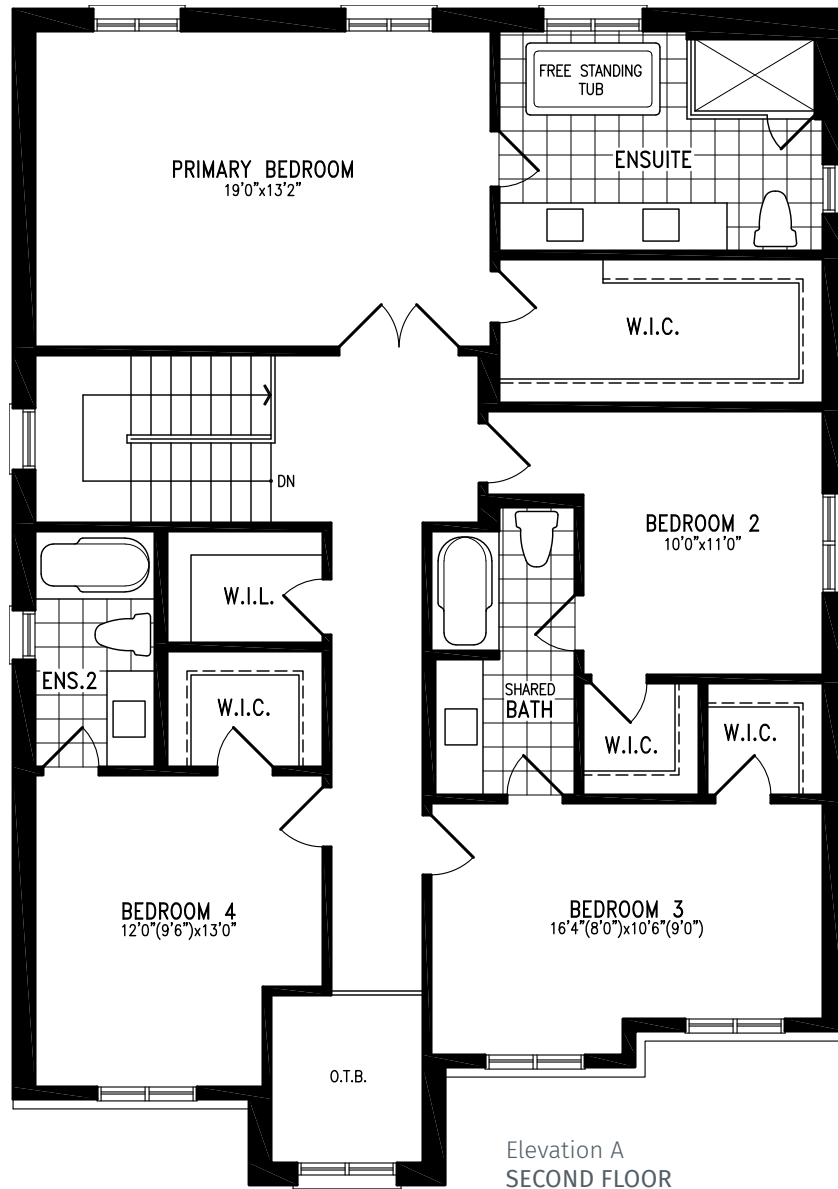

BASS

Elevation A | 45' Single

2,835 SQ.FT.

BASS SB45-1 prices & specifications subject to change without notice. Useable square footage may vary from that stated herein. Artists concept only E. & O. E. © 2023 CountryWide Homes. All rights reserved.