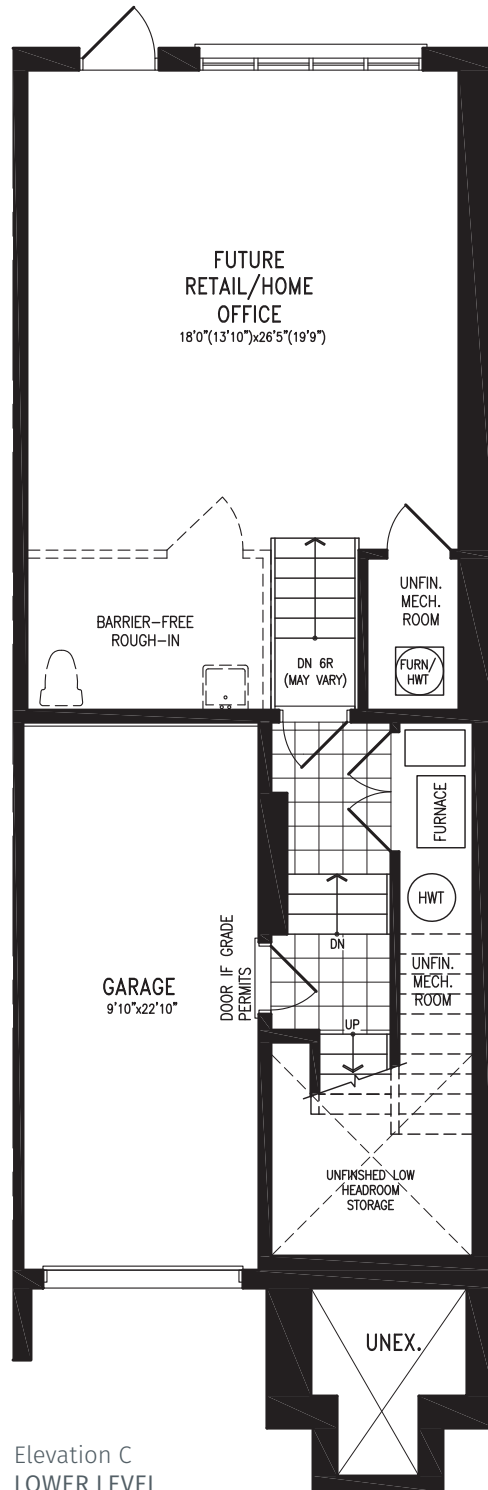

2,027 SQ.FT.
+ 564 SQ.FT. future retail

Elevation C
LOWER LEVEL

ANANDA LWTH20-1E (END) prices & specifications subject to change without notice. Useable square footage may vary from that stated herein. Artists concept only E. & O. E. © 2023 CountryWide Homes. All rights reserved.