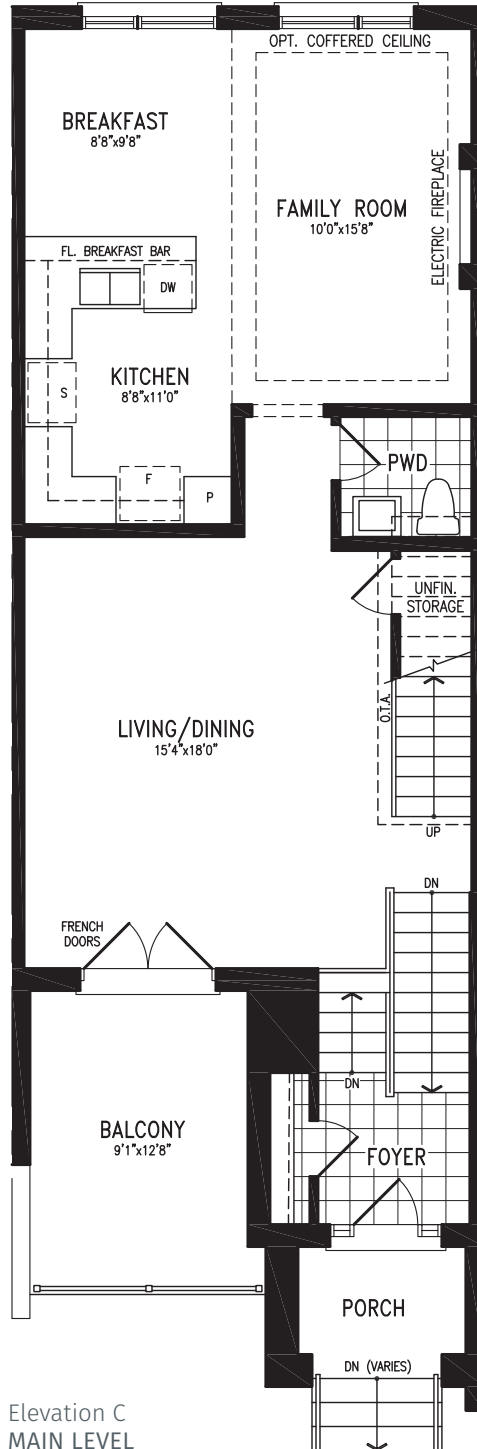

ANANDA

Elevation C | 20' Live-Work Townhome

1,966 SQ.FT.
+ 552 SQ.FT. future retail

ANANDA LWTH20-1 (INTERNAL) prices & specifications subject to change without notice. Useable square footage may vary from that stated herein. Artists concept only E. & O. E. © 2023 CountryWide Homes. All rights reserved.