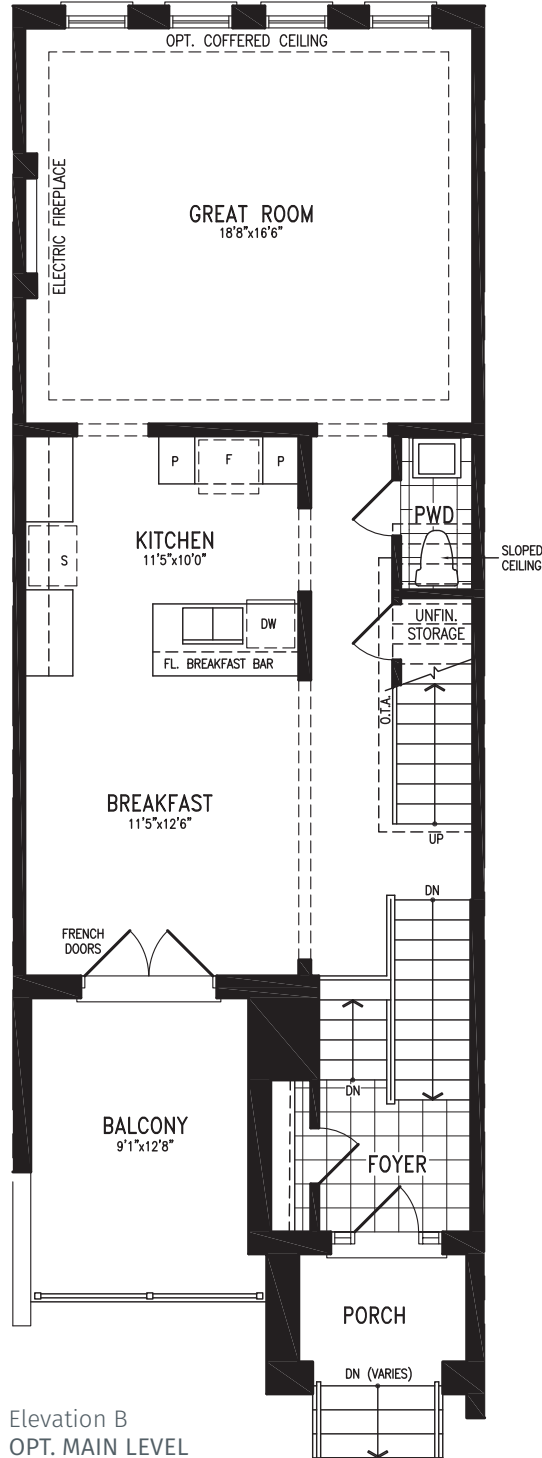

ANANDA

Elevation B | 20' Live-Work Townhome

1,980 SQ.FT.
+ 559 SQ.FT. future retail

Elevation B
MAIN LEVEL

ANANDA LWTH20-1 (INTERNAL) prices & specifications subject to change without notice. Useable square footage may vary from that stated herein. Artists concept only E. & O. E. © 2023 CountryWide Homes. All rights reserved.

ANANDA

Elevation B | 20' Live-Work Townhome

1,980 SQ.FT.
+ 559 SQ.FT. future retail

ANANDA LWTH20-1 (INTERNAL) prices & specifications subject to change without notice. Useable square footage may vary from that stated herein. Artists concept only E. & O. E. © 2023 CountryWide Homes. All rights reserved.