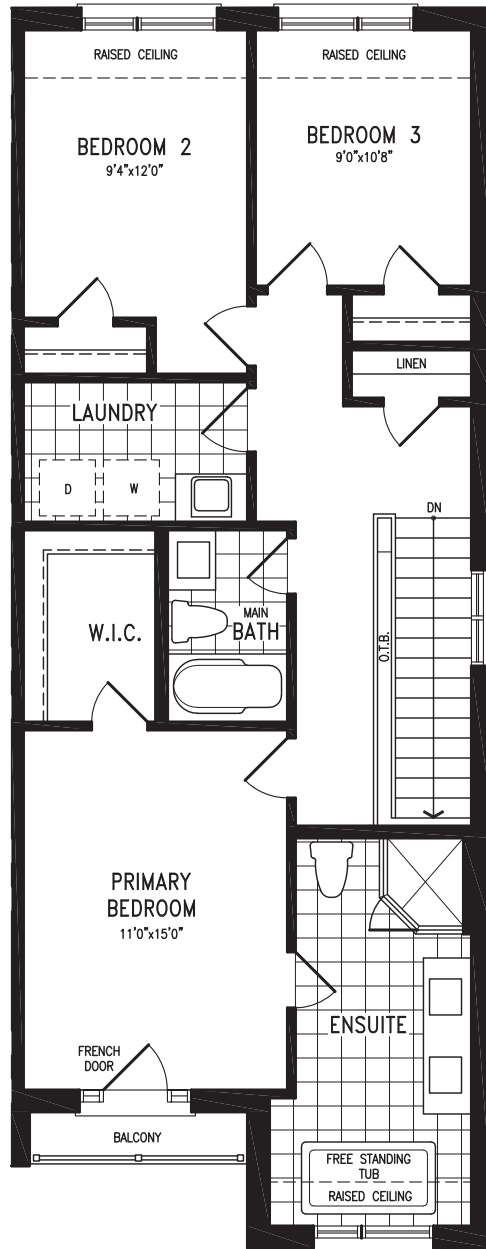

ANANDA (END)

Elevation C | 20' Live-Work Townhome

2,027 SQ.FT.
+ 564 SQ.FT. future retail

Elevation C
UPPER LEVEL

ANANDA LWTH20-1E (END) prices & specifications subject to change without notice. Useable square footage may vary from that stated herein. Artists concept only E. & O. E. © 2023 CountryWide Homes. All rights reserved.