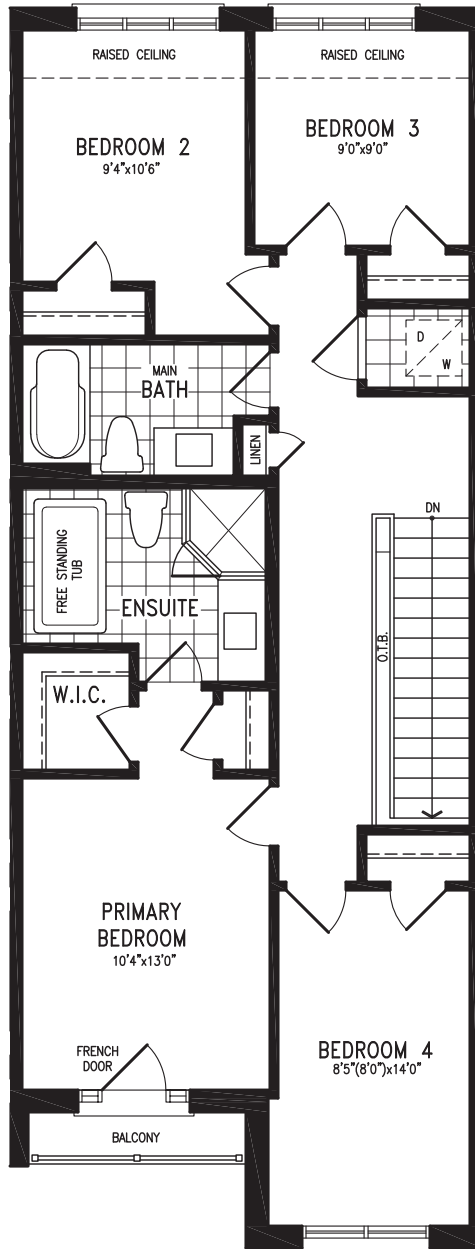

ANANDA

Elevation A | 20' Live-Work Townhome

1,966 SQ.FT.
+ 552 SQ.FT. future retail

Elevation A
MAIN LEVEL

ANANDA LWTH20-1 (INTERNAL) prices & specifications subject to change without notice. Useable square footage may vary from that stated herein. Artists concept only E. & O. E. © 2023 CountryWide Homes. All rights reserved.

ANANDA

Elevation A | 20' Live-Work Townhome

1,966 SQ.FT.
+ 552 SQ.FT. future retail

Elevation A
UPPER LEVEL

ANANDA LWTH20-1 (INTERNAL) prices & specifications subject to change without notice. Useable square footage may vary from that stated herein. Artists concept only E. & O. E. © 2023 CountryWide Homes. All rights reserved.

ANANDA

Elevation A | 20' Live-Work Townhome

1,966 SQ.FT.
+ 552 SQ.FT. future retail

Elevation A
OPT. UPPER LEVEL
4 BEDROOM

ANANDA LWTH20-1 (INTERNAL) prices & specifications subject to change without notice. Useable square footage may vary from that stated herein. Artists concept only E. & O. E. © 2023 CountryWide Homes. All rights reserved.

Bodhi

TOWNHOME LIVING

ANANDA

Elevation B | 20' Live-Work Townhome

ANANDA

Elevation B | 20' Live-Work Townhome

1,980 SQ.FT.
+ 559 SQ.FT. future retail

Elevation B
LOWER LEVEL