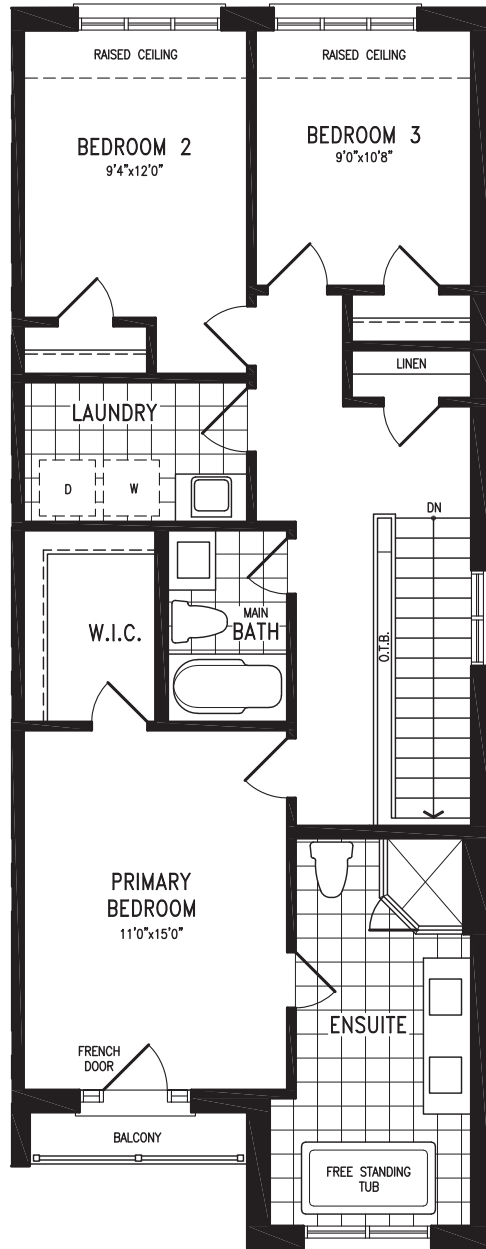

ANANDA (END)

Elevation A | 20' Live-Work Townhome

2,027 SQ.FT.
+ 564 SQ.FT. future retail

Elevation A
UPPER LEVEL

ANANDA LWTH20-1E (END) prices & specifications subject to change without notice. Useable square footage may vary from that stated herein. Artists concept only E. & O. E. © 2023 CountryWide Homes. All rights reserved.