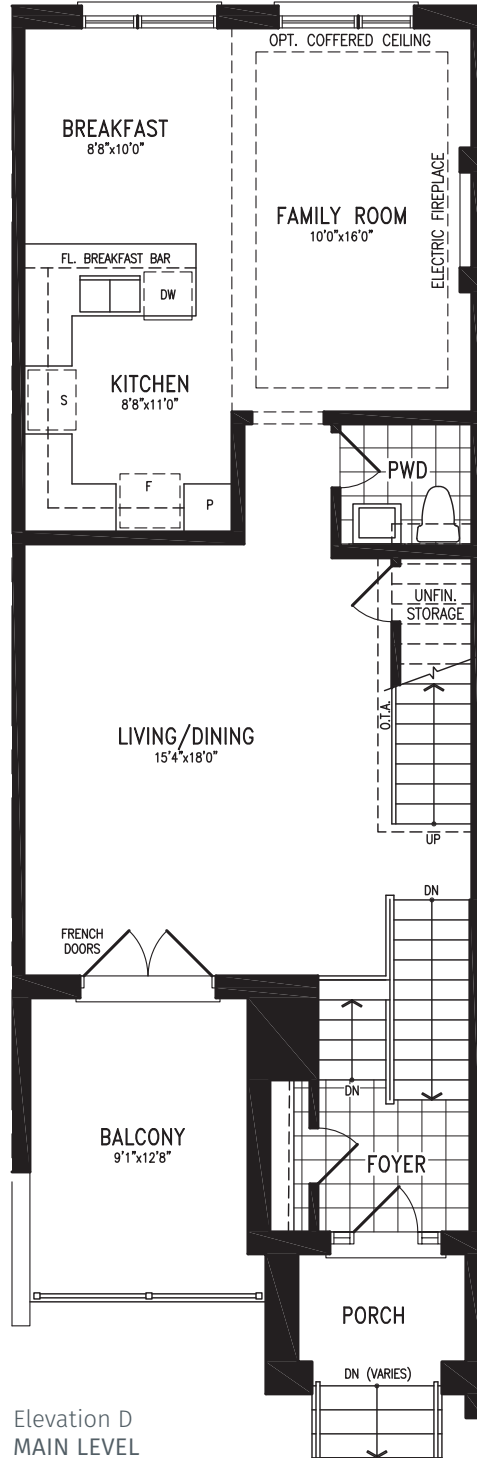

ANANDA

Elevation D | 20' Live-Work Townhome

1,980 SQ.FT.
+ 559 SQ.FT. future retail

ANANDA LWTH20-1 (INTERNAL) prices & specifications subject to change without notice. Useable square footage may vary from that stated herein. Artists concept only E. & O. E. © 2023 CountryWide Homes. All rights reserved.