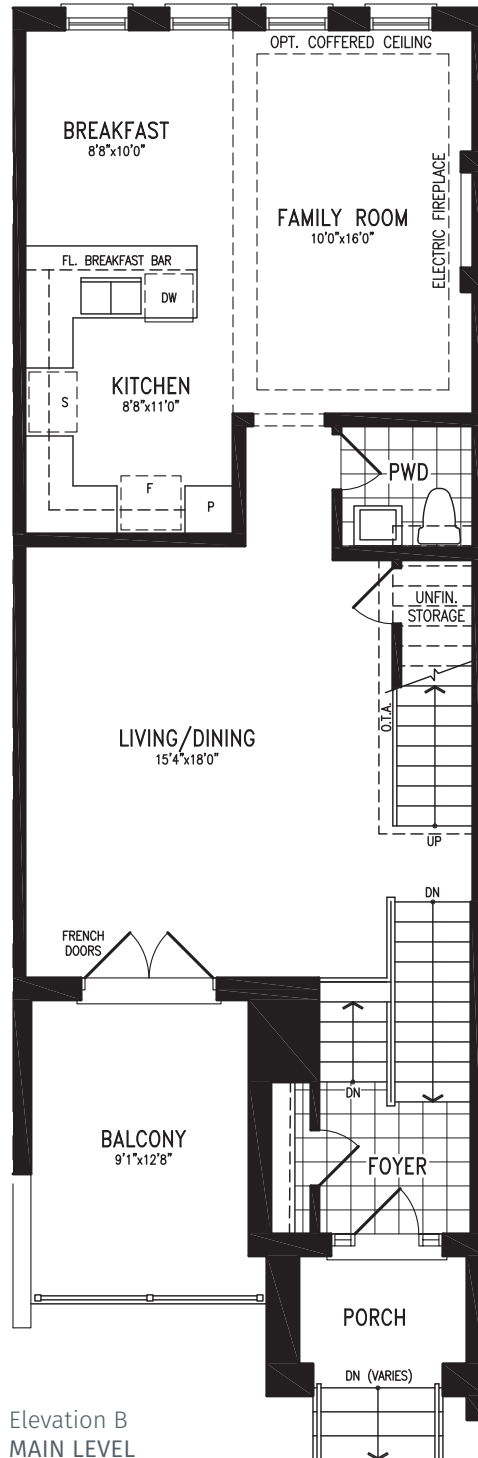

ANANDA

Elevation A | 20' Live-Work Townhome

1,966 SQ.FT.
+ 552 SQ.FT. future retail

Elevation A
OPT. UPPER LEVEL
4 BEDROOM

ANANDA LWTH20-1 (INTERNAL) prices & specifications subject to change without notice. Useable square footage may vary from that stated herein. Artists concept only E. & O. E. © 2023 CountryWide Homes. All rights reserved.

Bodhi

TOWNHOME LIVING

ANANDA

Elevation B | 20' Live-Work Townhome

ANANDA

Elevation B | 20' Live-Work Townhome

1,980 SQ.FT.
+ 559 SQ.FT. future retail

Elevation B
LOWER LEVEL

ANANDA LWTH20-1 (INTERNAL) prices & specifications subject to change without notice. Useable square footage may vary from that stated herein. Artists concept only E. & O. E. © 2023 CountryWide Homes. All rights reserved.

ANANDA

Elevation B | 20' Live-Work Townhome

1,980 SQ.FT.
+ 559 SQ.FT. future retail

Elevation B
MAIN LEVEL

ANANDA LWTH20-1 (INTERNAL) prices & specifications subject to change without notice. Useable square footage may vary from that stated herein. Artists concept only E. & O. E. © 2023 CountryWide Homes. All rights reserved.