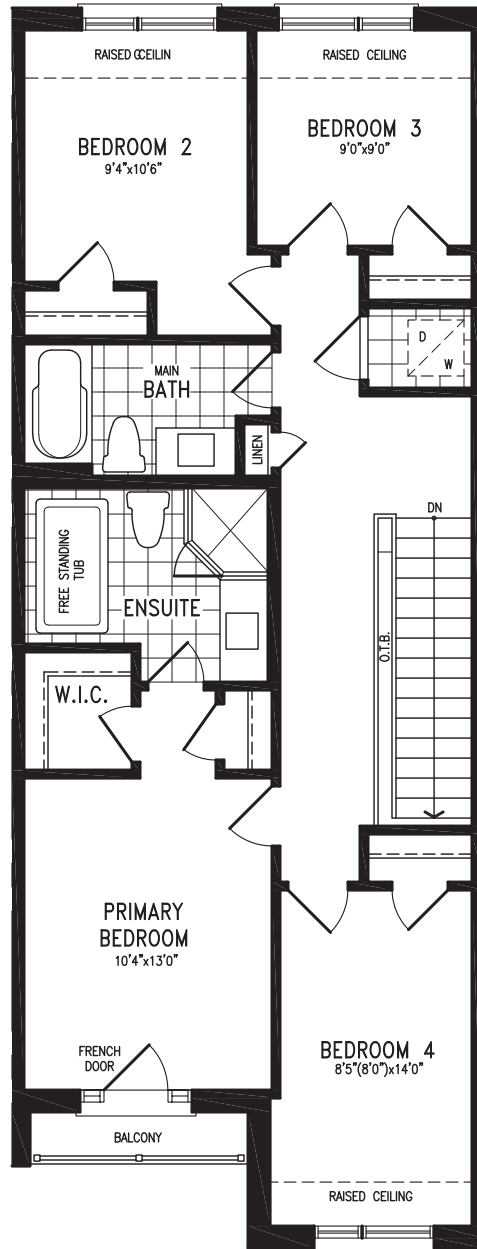

ANANDA

Elevation C | 20' Live-Work Townhome

1,966 SQ.FT.
+ 552 SQ.FT. future retail

ANANDA LWTH20-1 (INTERNAL) prices & specifications subject to change without notice. Useable square footage may vary from that stated herein. Artists concept only E. & O. E. © 2023 CountryWide Homes. All rights reserved.

ANANDA

Elevation C | 20' Live-Work Townhome

1,966 SQ.FT.
+ 552 SQ.FT. future retail

Elevation C
UPPER LEVEL

ANANDA LWTH20-1 (INTERNAL) prices & specifications subject to change without notice. Useable square footage may vary from that stated herein. Artists concept only E. & O. E. © 2023 CountryWide Homes. All rights reserved.

ANANDA

Elevation C | 20' Live-Work Townhome

1,966 SQ.FT.
+ 552 SQ.FT. future retail

Elevation C
OPT. UPPER LEVEL
4 BEDROOM

ANANDA LWTH20-1 (INTERNAL) prices & specifications subject to change without notice. Useable square footage may vary from that stated herein. Artists concept only E. & O. E. © 2023 CountryWide Homes. All rights reserved.