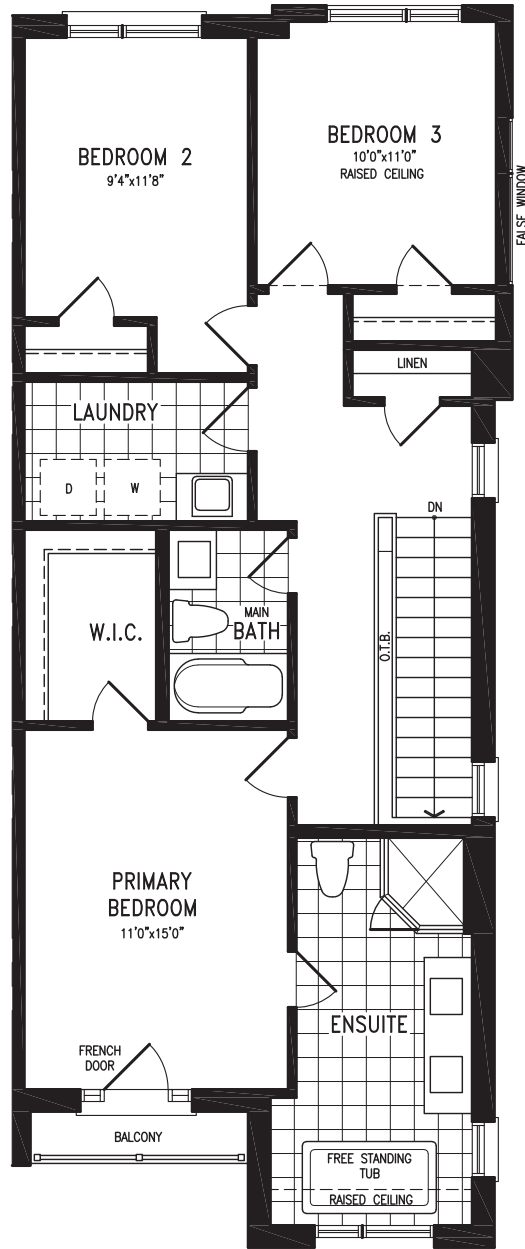

ANANDA (CORNER)

Elevation D | 20' Live-Work Townhome

2,042 SQ.FT.
+ 574 SQ.FT. future retail

Elevation D
UPPER LEVEL

ANANDA LWTH20-1C (CORNER) prices & specifications subject to change without notice. Useable square footage may vary from that stated herein. Artists concept only E. & O. E. © 2023 CountryWide Homes. All rights reserved.