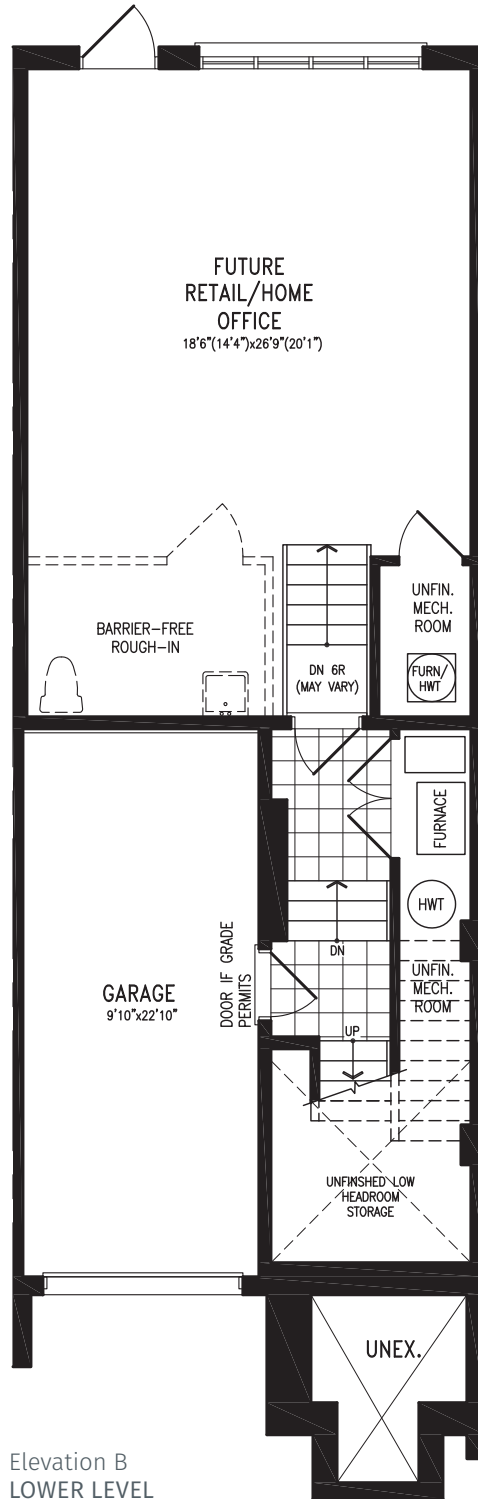

ANANDA

Elevation A | 20' Live-Work Townhome

1,966 SQ.FT.
+ 552 SQ.FT. future retail

Elevation A
OPT. UPPER LEVEL
4 BEDROOM

ANANDA LWTH20-1 (INTERNAL) prices & specifications subject to change without notice. Useable square footage may vary from that stated herein. Artists concept only E. & O. E. © 2023 CountryWide Homes. All rights reserved.

Bodhi

TOWNHOME LIVING

ANANDA

Elevation B | 20' Live-Work Townhome

ANANDA

Elevation B | 20' Live-Work Townhome

1,980 SQ.FT.
+ 559 SQ.FT. future retail

Elevation B
LOWER LEVEL