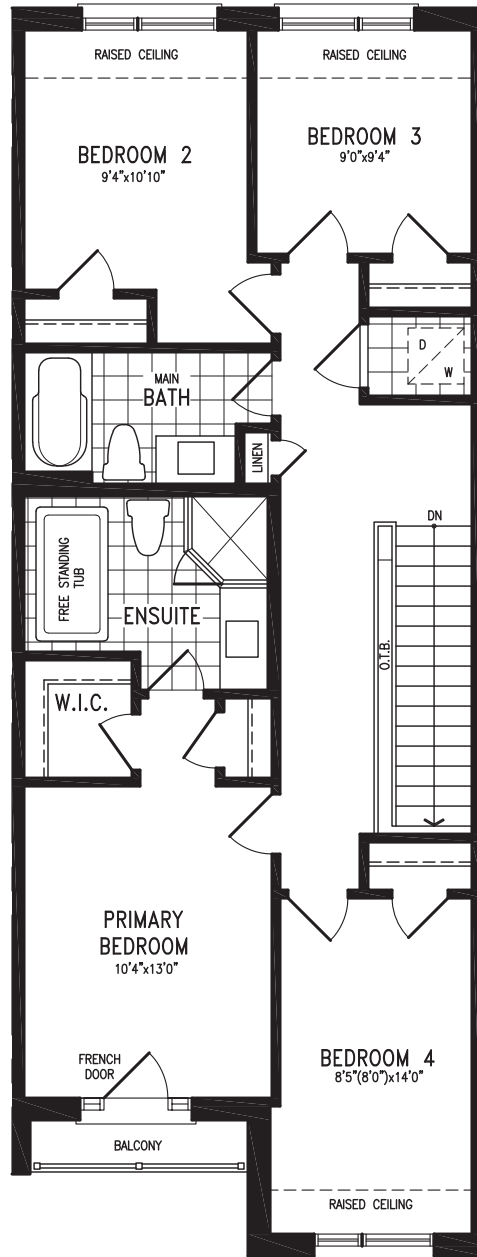

ANANDA

Elevation D | 20' Live-Work Townhome

1,980 SQ.FT.
+ 559 SQ.FT. future retail

Elevation D
UPPER LEVEL

ANANDA LWTH20-1 (INTERNAL) prices & specifications subject to change without notice. Useable square footage may vary from that stated herein. Artists concept only E. & O. E. © 2023 CountryWide Homes. All rights reserved.

ANANDA

Elevation D | 20' Live-Work Townhome

1,980 SQ.FT.
+ 559 SQ.FT. future retail

Elevation D
OPT. UPPER LEVEL
4 BEDROOM

ANANDA LWTH20-1 (INTERNAL) prices & specifications subject to change without notice. Useable square footage may vary from that stated herein. Artists concept only E. & O. E. © 2023 CountryWide Homes. All rights reserved.