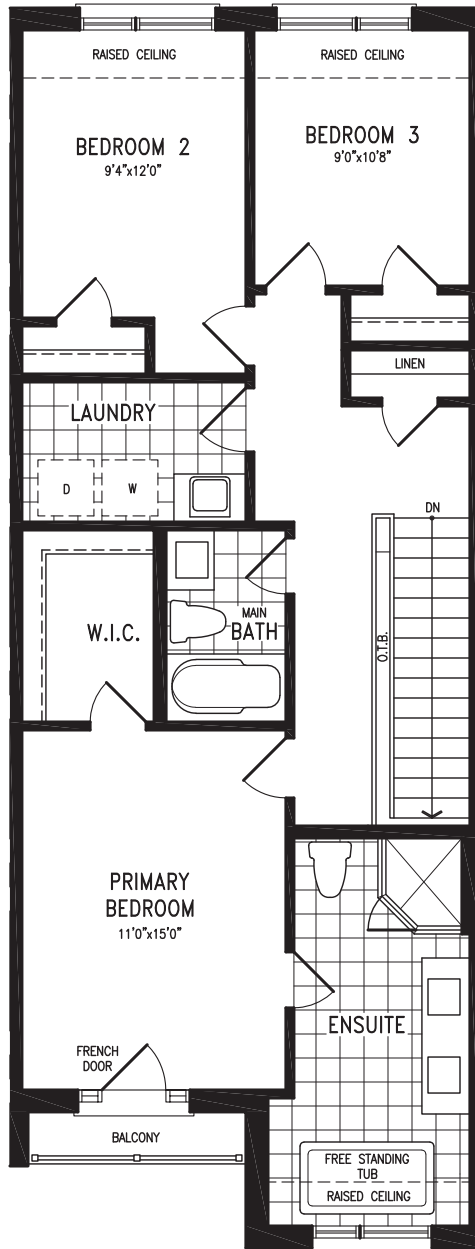

ANANDA LWTH20-1 (INTERNAL) prices & specifications subject to change without notice. Useable square footage may vary from that stated herein. Artists concept only E. & O. E. © 2023 CountryWide Homes. All rights reserved.

ANANDA

Elevation C | 20' Live-Work Townhome

1,966 SQ.FT.
+ 552 SQ.FT. future retail

ANANDA LWTH20-1 (INTERNAL) prices & specifications subject to change without notice. Useable square footage may vary from that stated herein. Artists concept only E. & O. E. © 2023 CountryWide Homes. All rights reserved.

ANANDA

Elevation C | 20' Live-Work Townhome

1,966 SQ.FT.
+ 552 SQ.FT. future retail

Elevation C
UPPER LEVEL

ANANDA LWTH20-1 (INTERNAL) prices & specifications subject to change without notice. Useable square footage may vary from that stated herein. Artists concept only E. & O. E. © 2023 CountryWide Homes. All rights reserved.