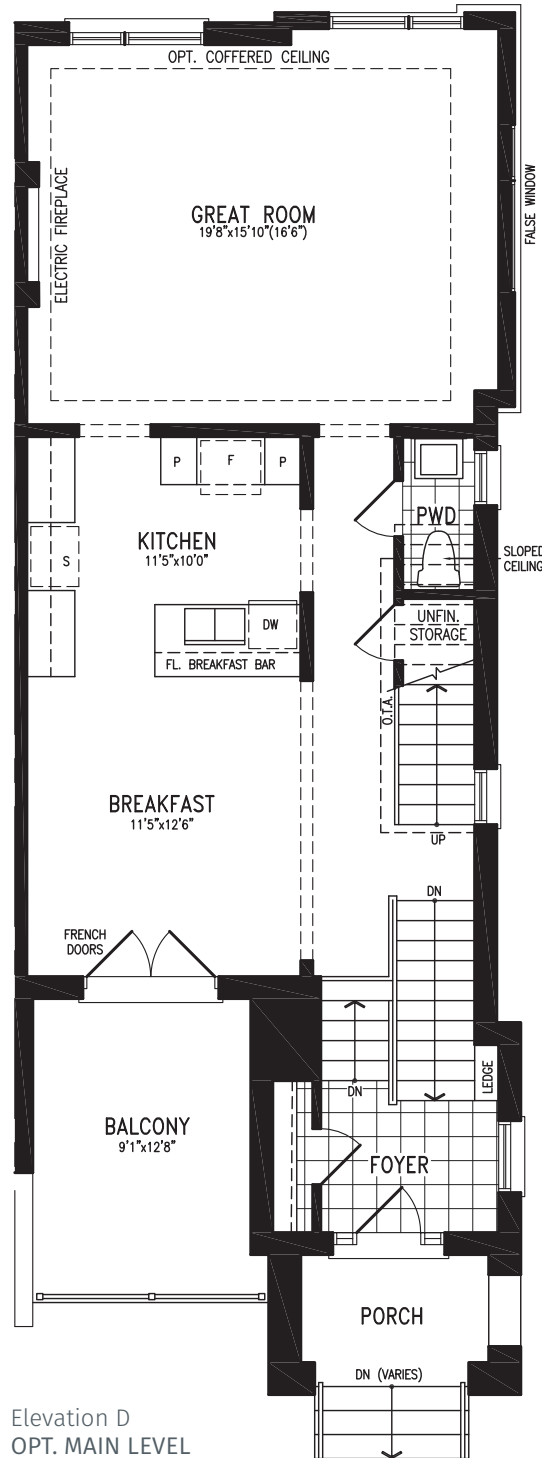

ANANDA (CORNER)

Elevation D | 20' Live-Work Townhome

2,042 SQ.FT.
+ 574 SQ.FT. future retail

ANANDA LWTH20-1C (CORNER) prices & specifications subject to change without notice. Useable square footage may vary from that stated herein. Artists concept only E. & O. E. © 2023 CountryWide Homes. All rights reserved.