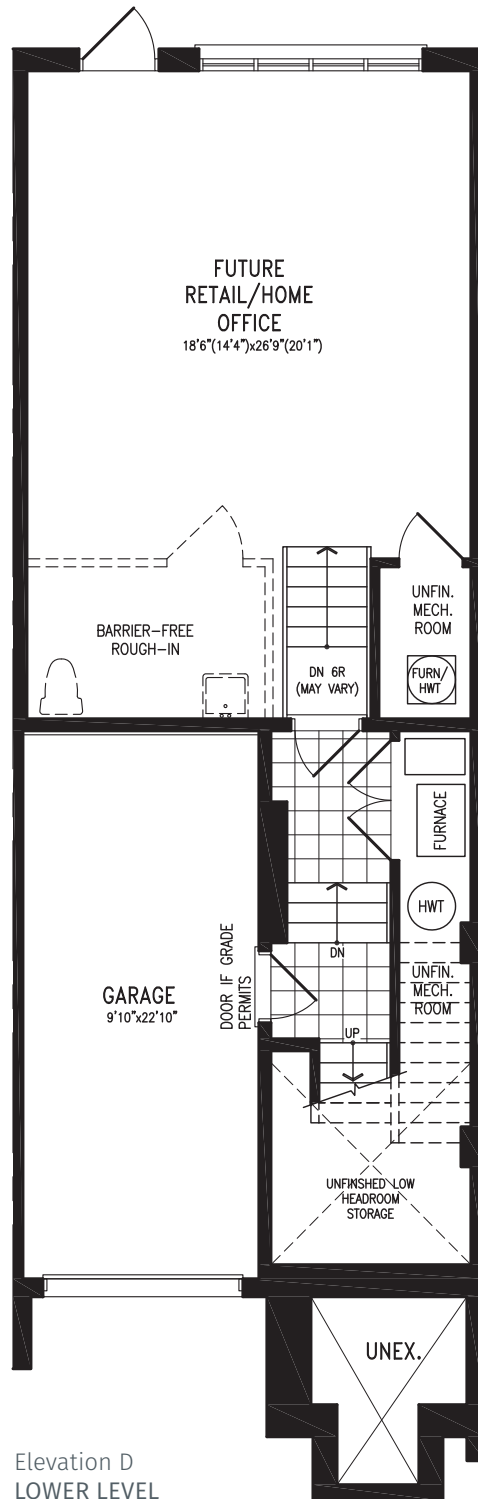

Bodhi

TOWNHOME LIVING

ANANDA

Elevation D | 20' Live-Work Townhome

ANANDA

Elevation D | 20' Live-Work Townhome

1,980 SQ.FT.
+ 559 SQ.FT. future retail

Elevation D
LOWER LEVEL