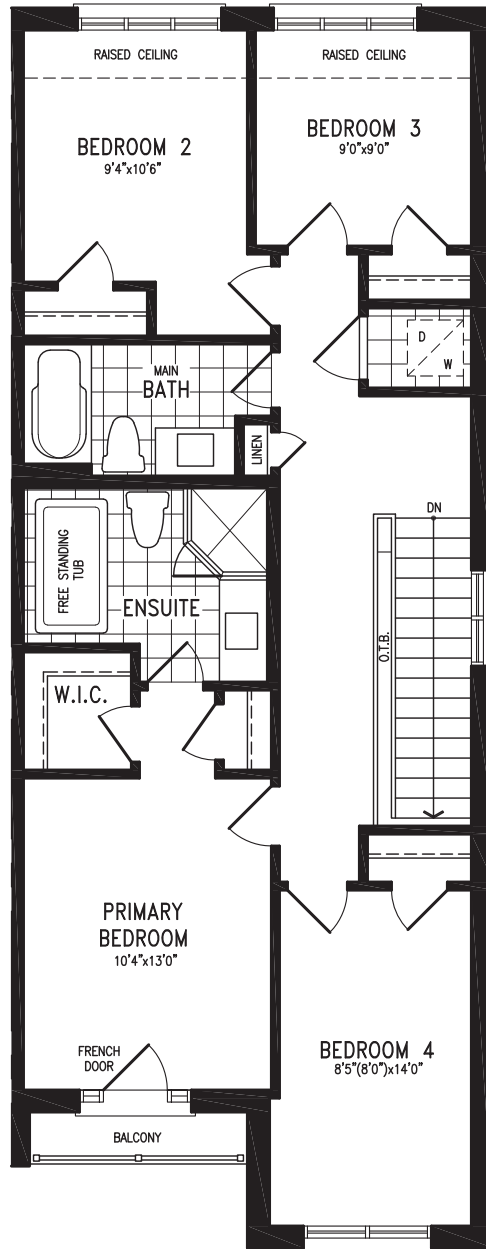

ANANDA (END)

Elevation A | 20' Live-Work Townhome

2,027 SQ.FT.
+ 564 SQ.FT. future retail

Elevation A
OPT. UPPER LEVEL
4 BEDROOM

ANANDA LWTH20-1E (END) prices & specifications subject to change without notice. Useable square footage may vary from that stated herein. Artists concept only E. & O. E. © 2023 CountryWide Homes. All rights reserved.