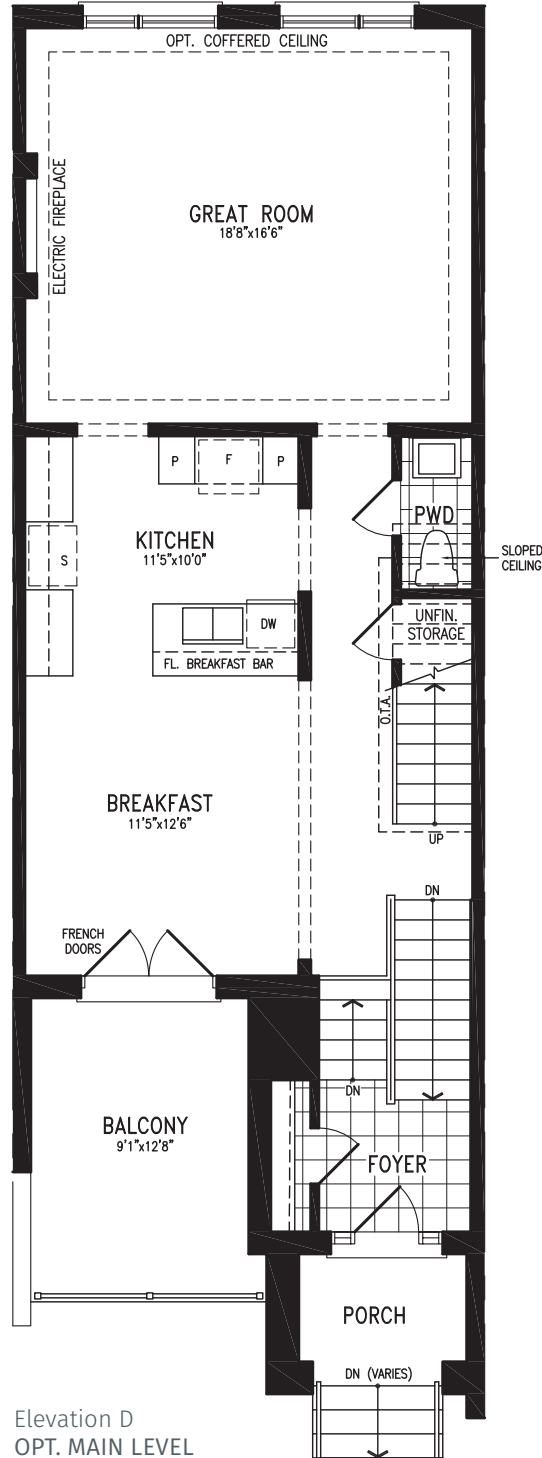

ANANDA

Elevation D | 20' Live-Work Townhome

1,980 SQ.FT.
+ 559 SQ.FT. future retail

ANANDA LWTH20-1 (INTERNAL) prices & specifications subject to change without notice. Useable square footage may vary from that stated herein. Artists concept only E. & O. E. © 2023 CountryWide Homes. All rights reserved.