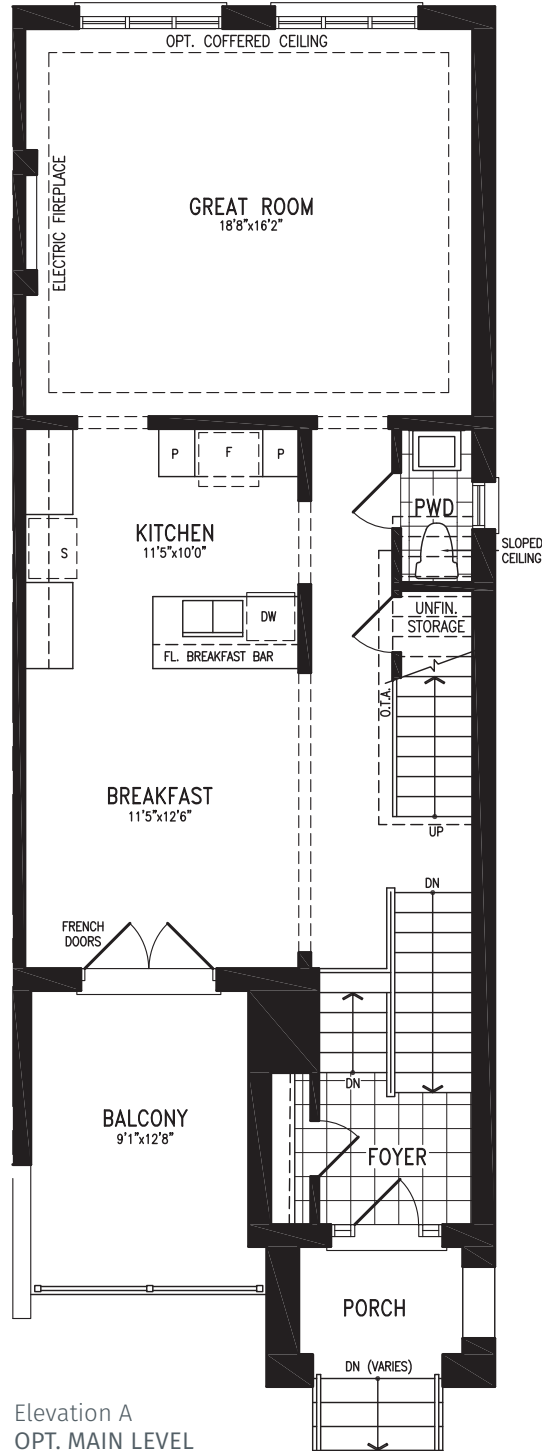

ANANDA (END)

Elevation A | 20' Live-Work Townhome

2,027 SQ.FT.
+ 564 SQ.FT. future retail

Elevation A
OPT. MAIN LEVEL

ANANDA LWTH20-1E (END) prices & specifications subject to change without notice. Useable square footage may vary from that stated herein. Artists concept only E. & O. E. © 2023 CountryWide Homes. All rights reserved.