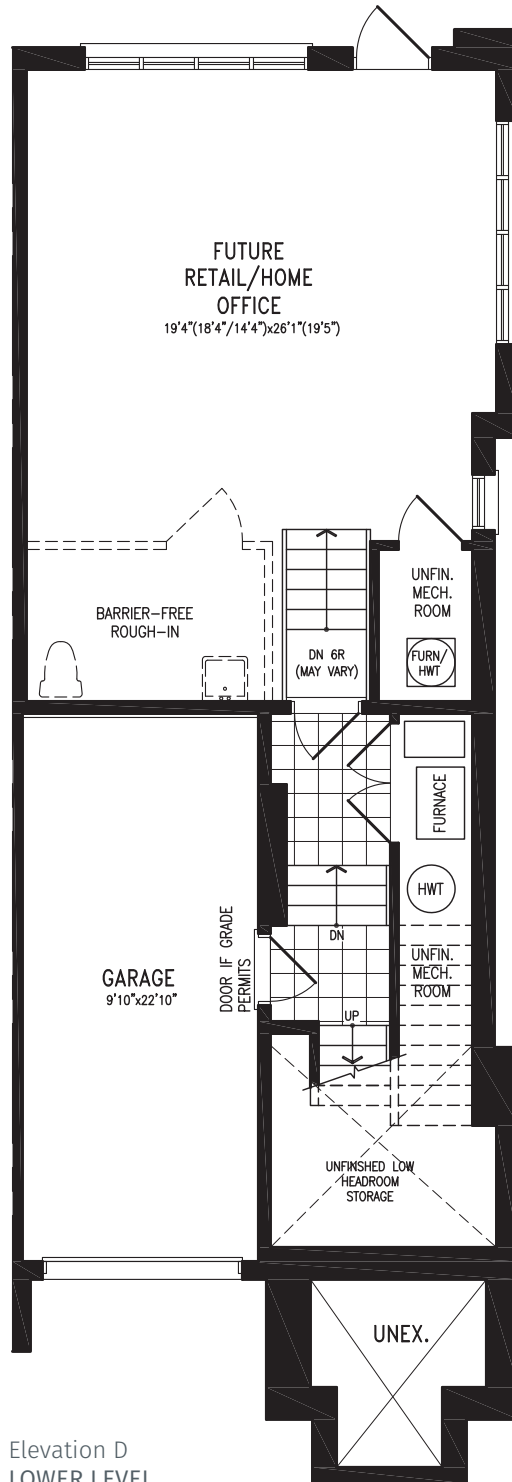

Bodhi

TOWNHOME LIVING

ANANDA (CORNER)

Elevation D | 20' Live-Work Townhome

ANANDA (CORNER)

Elevation D | 20' Live-Work Townhome

2,042 SQ.FT.

+ 574 SQ.FT. future retail