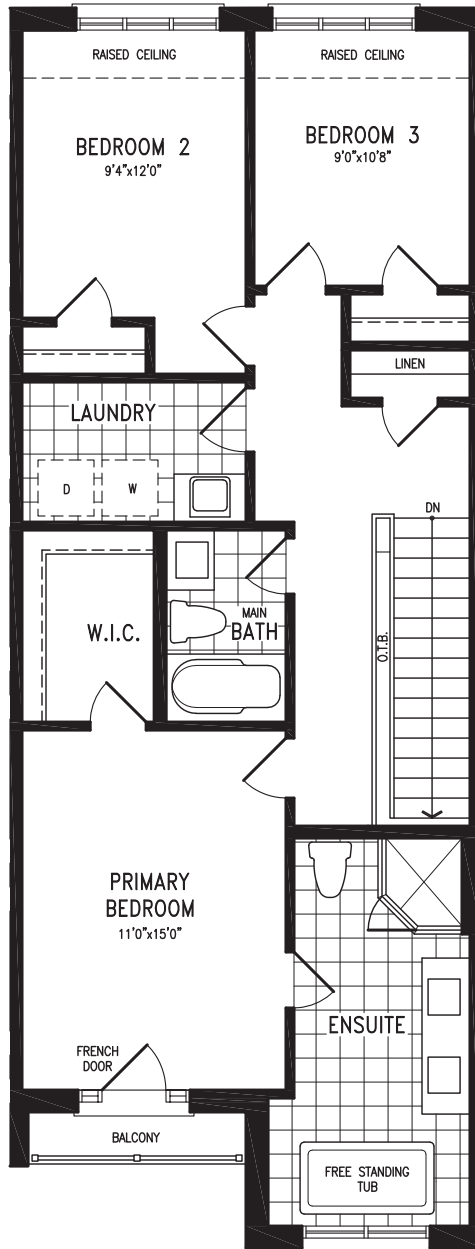

ANANDA LWTH20-1 (INTERNAL) prices & specifications subject to change without notice. Useable square footage may vary from that stated herein. Artists concept only E. & O. E. © 2023 CountryWide Homes. All rights reserved.

ANANDA

Elevation A | 20' Live-Work Townhome

1,966 SQ.FT.
+ 552 SQ.FT. future retail

Elevation A
MAIN LEVEL

ANANDA LWTH20-1 (INTERNAL) prices & specifications subject to change without notice. Useable square footage may vary from that stated herein. Artists concept only E. & O. E. © 2023 CountryWide Homes. All rights reserved.

ANANDA

Elevation A | 20' Live-Work Townhome

1,966 SQ.FT.
+ 552 SQ.FT. future retail

Elevation A
UPPER LEVEL

ANANDA LWTH20-1 (INTERNAL) prices & specifications subject to change without notice. Useable square footage may vary from that stated herein. Artists concept only E. & O. E. © 2023 CountryWide Homes. All rights reserved.

ANANDA

Elevation A | 20' Live-Work Townhome

1,966 SQ.FT.
+ 552 SQ.FT. future retail

Elevation A
OPT. UPPER LEVEL
4 BEDROOM

ANANDA LWTH20-1 (INTERNAL) prices & specifications subject to change without notice. Useable square footage may vary from that stated herein. Artists concept only E. & O. E. © 2023 CountryWide Homes. All rights reserved.