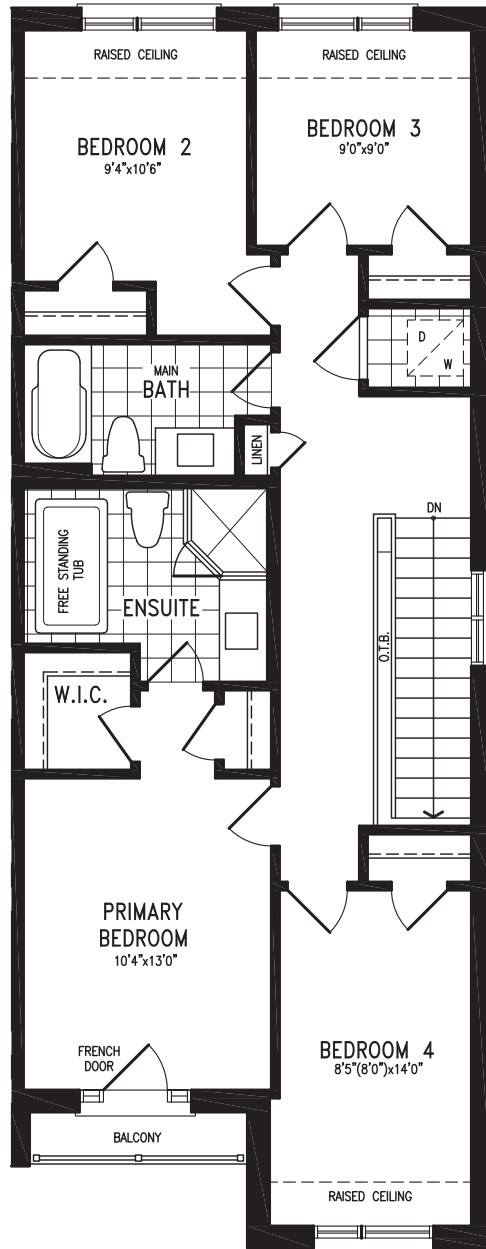

ANANDA (END)

Elevation C | 20' Live-Work Townhome

2,027 SQ.FT.
+ 564 SQ.FT. future retail

Elevation C
OPT. UPPER LEVEL
4 BEDROOM

ANANDA LWTH20-1E (END) prices & specifications subject to change without notice. Useable square footage may vary from that stated herein. Artists concept only E. & O. E. © 2023 CountryWide Homes. All rights reserved.