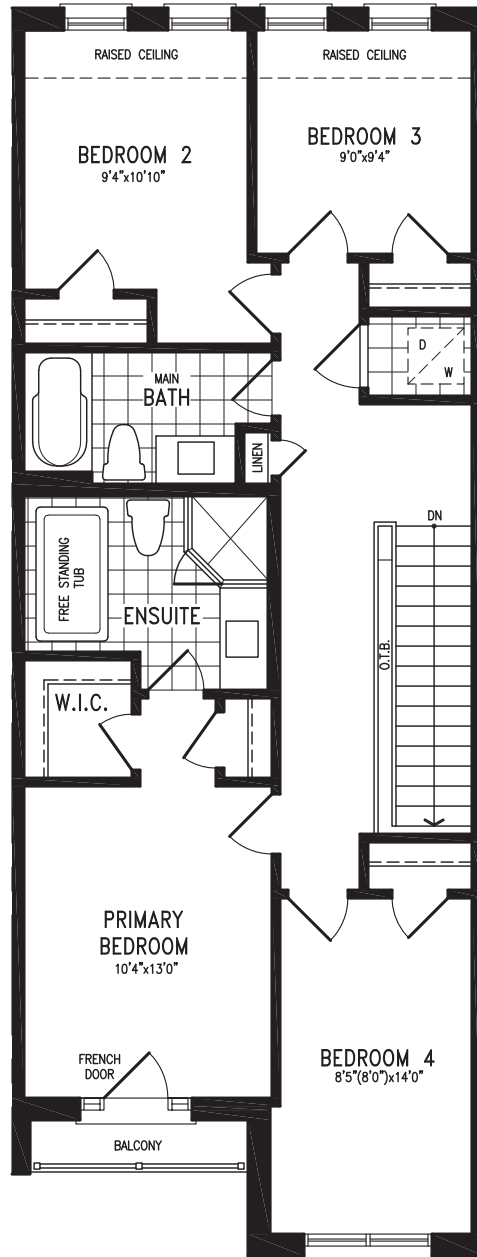

ANANDA

Elevation B | 20' Live-Work Townhome

1,980 SQ.FT.
+ 559 SQ.FT. future retail

Elevation B
MAIN LEVEL

ANANDA LWTH20-1 (INTERNAL) prices & specifications subject to change without notice. Useable square footage may vary from that stated herein. Artists concept only E. & O. E. © 2023 CountryWide Homes. All rights reserved.

ANANDA

Elevation B | 20' Live-Work Townhome

1,980 SQ.FT.
+ 559 SQ.FT. future retail

ANANDA LWTH20-1 (INTERNAL) prices & specifications subject to change without notice. Useable square footage may vary from that stated herein. Artists concept only E. & O. E. © 2023 CountryWide Homes. All rights reserved.

ANANDA

Elevation B | 20' Live-Work Townhome

1,980 SQ.FT.
+ 559 SQ.FT. future retail

Elevation B
UPPER LEVEL

ANANDA LWTH20-1 (INTERNAL) prices & specifications subject to change without notice. Useable square footage may vary from that stated herein. Artists concept only E. & O. E. © 2023 CountryWide Homes. All rights reserved.

ANANDA

Elevation B | 20' Live-Work Townhome

1,980 SQ.FT.
+ 559 SQ.FT. future retail

Elevation B
OPT. UPPER LEVEL
4 BEDROOM

ANANDA LWTH20-1 (INTERNAL) prices & specifications subject to change without notice. Useable square footage may vary from that stated herein. Artists concept only E. & O. E. © 2023 CountryWide Homes. All rights reserved.