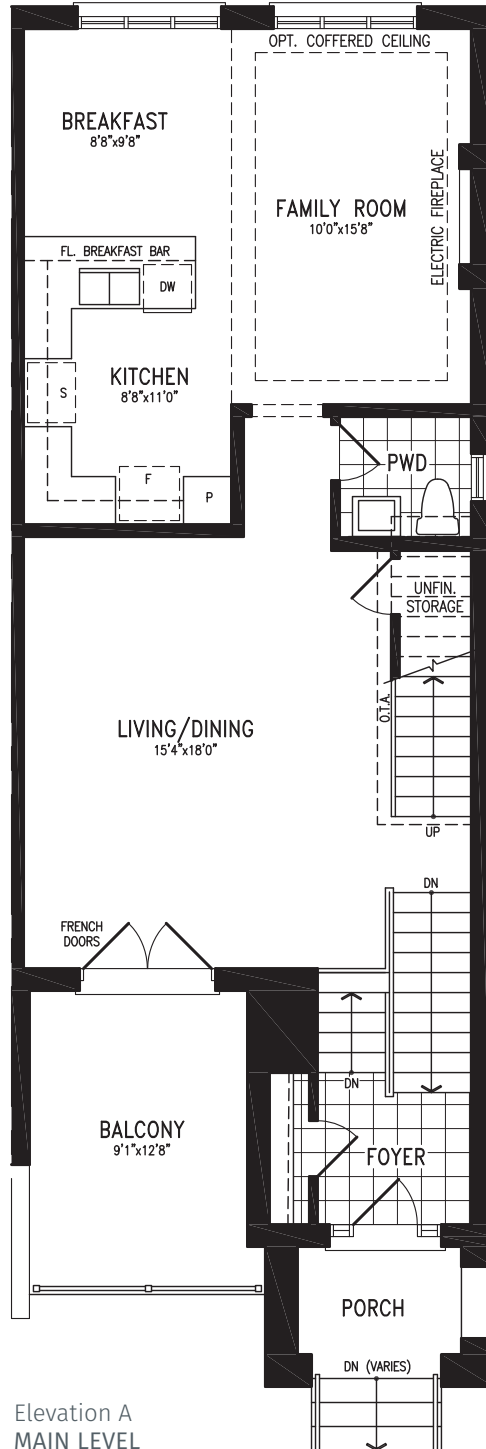

ANANDA (END)

Elevation A | 20' Live-Work Townhome

2,027 SQ.FT.
+ 564 SQ.FT. future retail

Elevation A
MAIN LEVEL

ANANDA LWTH20-1E (END) prices & specifications subject to change without notice. Useable square footage may vary from that stated herein. Artists concept only E. & O. E. © 2023 CountryWide Homes. All rights reserved.