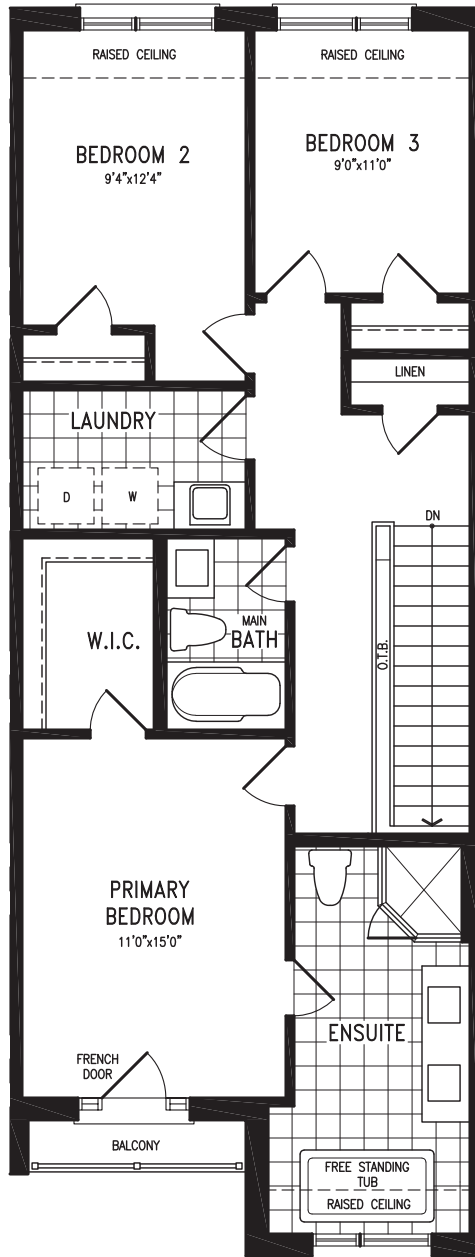

ANANDA

Elevation D | 20' Live-Work Townhome

1,980 SQ.FT.
+ 559 SQ.FT. future retail

Elevation D
UPPER LEVEL

ANANDA LWTH20-1 (INTERNAL) prices & specifications subject to change without notice. Useable square footage may vary from that stated herein. Artists concept only E. & O. E. © 2023 CountryWide Homes. All rights reserved.