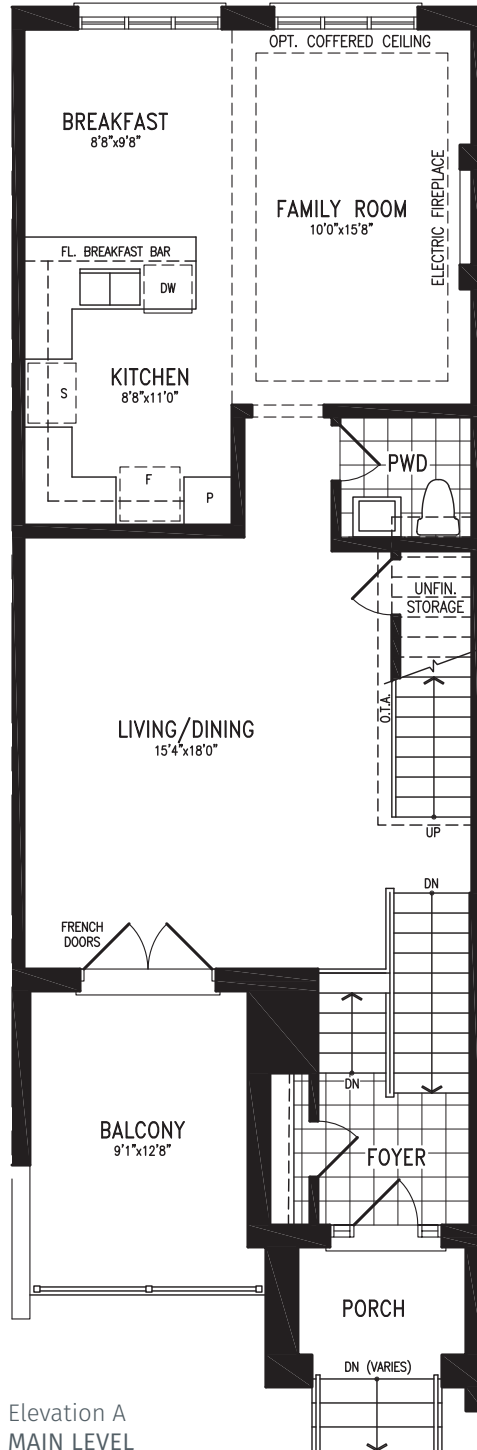

Bodhi

TOWNHOME LIVING

ANANDA

Elevation A | 20' Live-Work Townhome

ANANDA

Elevation A | 20' Live-Work Townhome

1,966 SQ.FT.
+ 552 SQ.FT. future retail

Elevation A
LOWER LEVEL

ANANDA LWTH20-1 (INTERNAL) prices & specifications subject to change without notice. Useable square footage may vary from that stated herein. Artists concept only E. & O. E. © 2023 CountryWide Homes. All rights reserved.

ANANDA

Elevation A | 20' Live-Work Townhome

1,966 SQ.FT.
+ 552 SQ.FT. future retail

Elevation A
MAIN LEVEL

ANANDA LWTH20-1 (INTERNAL) prices & specifications subject to change without notice. Useable square footage may vary from that stated herein. Artists concept only E. & O. E. © 2023 CountryWide Homes. All rights reserved.