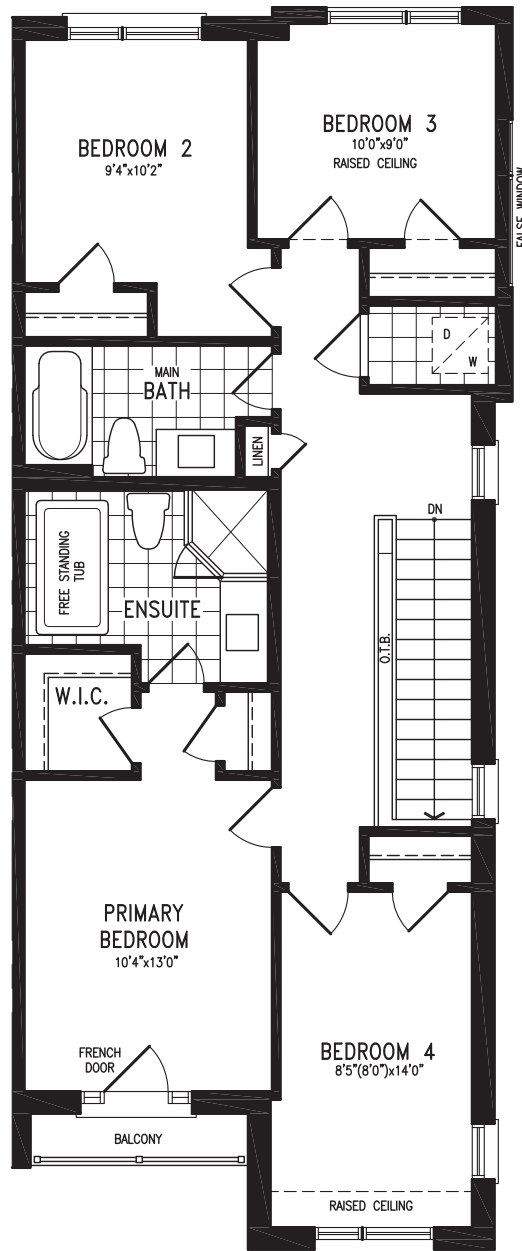

ANANDA (CORNER)

Elevation D | 20' Live-Work Townhome

2,042 SQ.FT.
+ 574 SQ.FT. future retail

Elevation D
OPT. UPPER LEVEL
4 BEDROOM

ANANDA LWTH20-1C (CORNER) prices & specifications subject to change without notice. Useable square footage may vary from that stated herein. Artists concept only E. & O. E. © 2023 CountryWide Homes. All rights reserved.