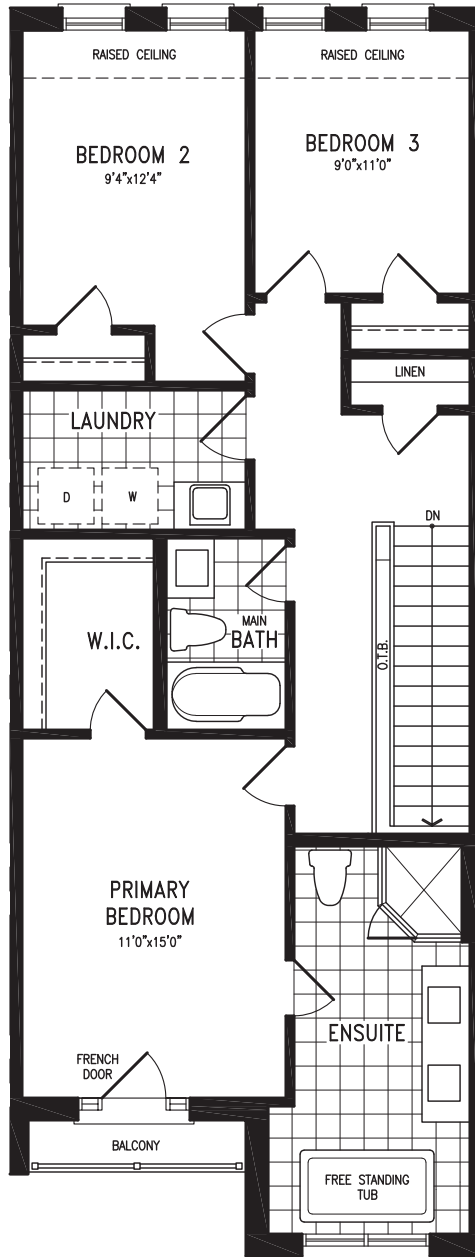

ANANDA

Elevation B | 20' Live-Work Townhome

1,980 SQ.FT.
+ 559 SQ.FT. future retail

Elevation B
MAIN LEVEL

ANANDA LWTH20-1 (INTERNAL) prices & specifications subject to change without notice. Useable square footage may vary from that stated herein. Artists concept only E. & O. E. © 2023 CountryWide Homes. All rights reserved.

ANANDA

Elevation B | 20' Live-Work Townhome

1,980 SQ.FT.
+ 559 SQ.FT. future retail

ANANDA LWTH20-1 (INTERNAL) prices & specifications subject to change without notice. Useable square footage may vary from that stated herein. Artists concept only E. & O. E. © 2023 CountryWide Homes. All rights reserved.

ANANDA

Elevation B | 20' Live-Work Townhome

1,980 SQ.FT.
+ 559 SQ.FT. future retail

Elevation B
UPPER LEVEL

ANANDA LWTH20-1 (INTERNAL) prices & specifications subject to change without notice. Useable square footage may vary from that stated herein. Artists concept only E. & O. E. © 2023 CountryWide Homes. All rights reserved.

ANANDA

Elevation B | 20' Live-Work Townhome

1,980 SQ.FT.
+ 559 SQ.FT. future retail

Elevation B
OPT. UPPER LEVEL
4 BEDROOM

ANANDA LWTH20-1 (INTERNAL) prices & specifications subject to change without notice. Useable square footage may vary from that stated herein. Artists concept only E. & O. E. © 2023 CountryWide Homes. All rights reserved.