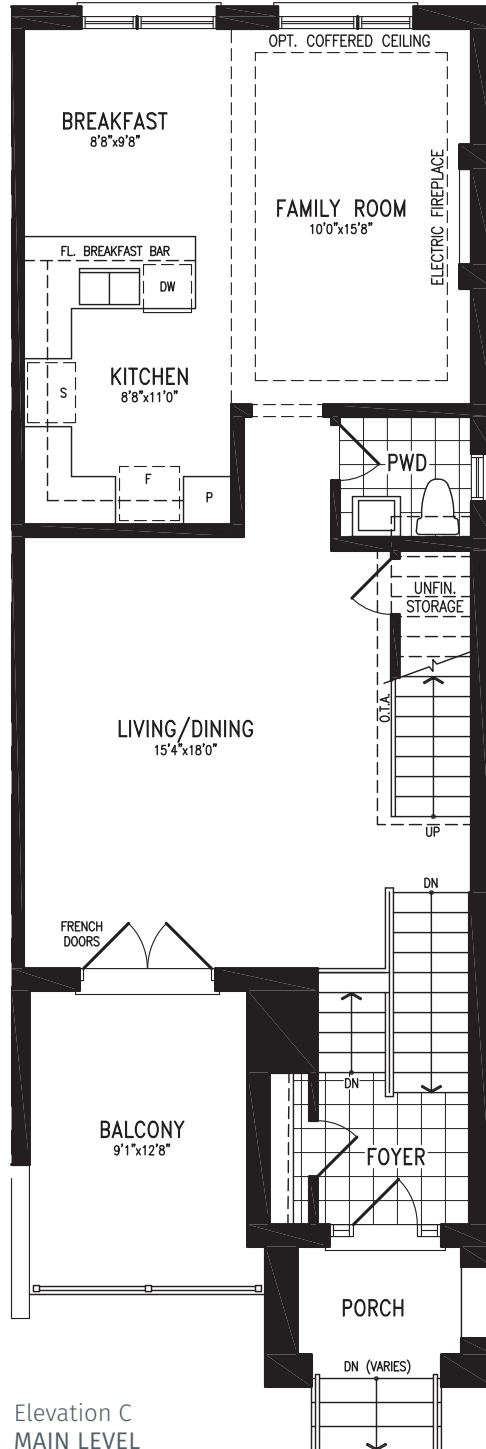

ANANDA (END)

Elevation C | 20' Live-Work Townhome

2,027 SQ.FT.
+ 564 SQ.FT. future retail

Elevation C
MAIN LEVEL

ANANDA LWTH20-1E (END) prices & specifications subject to change without notice. Useable square footage may vary from that stated herein. Artists concept only E. & O. E. © 2023 CountryWide Homes. All rights reserved.