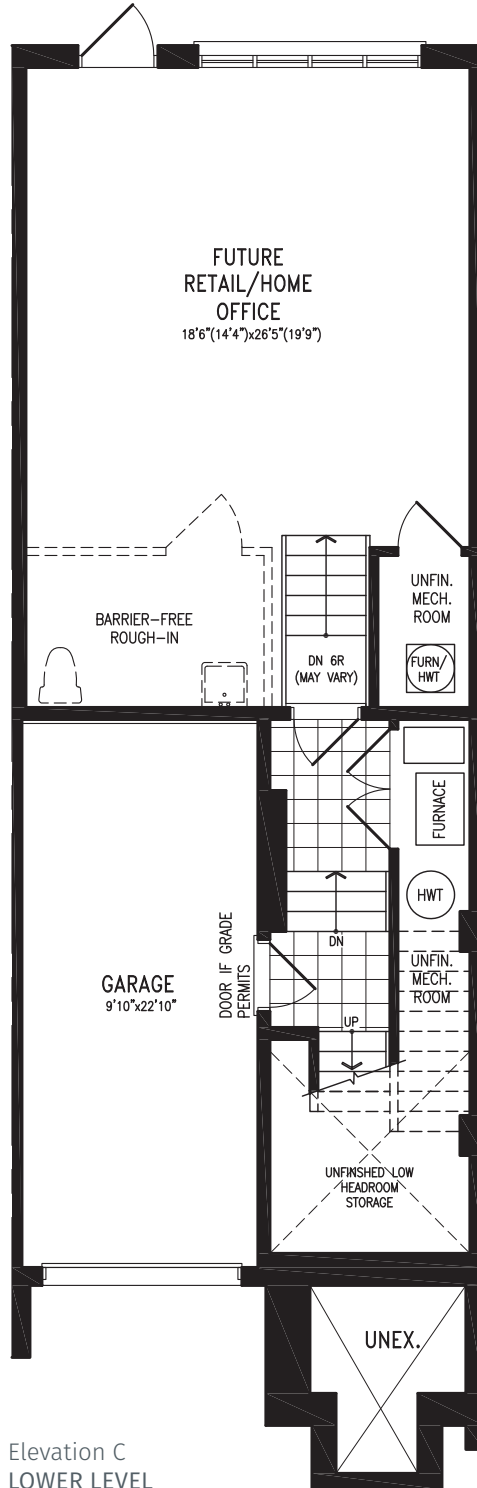

Bodhi

TOWNHOME LIVING

ANANDA

Elevation C | 20' Live-Work Townhome

ANANDA

Elevation C | 20' Live-Work Townhome

1,966 SQ.FT.
+ 552 SQ.FT. future retail

Elevation C
LOWER LEVEL