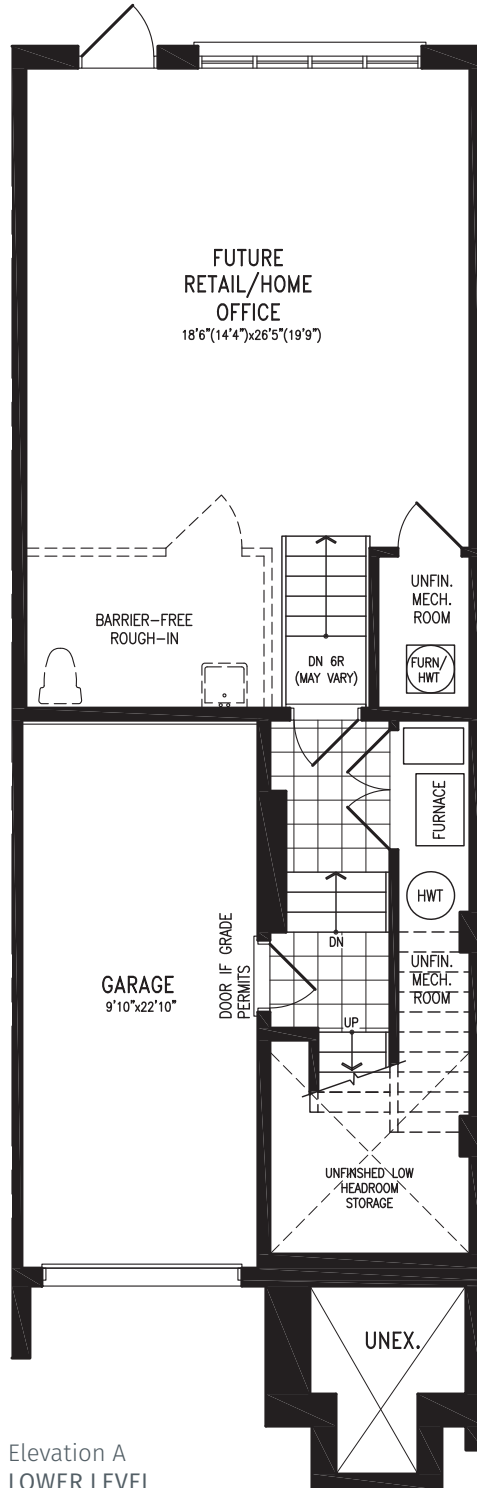

Bodhi

TOWNHOME LIVING

ANANDA

Elevation A | 20' Live-Work Townhome

ANANDA

Elevation A | 20' Live-Work Townhome

1,966 SQ.FT.
+ 552 SQ.FT. future retail

Elevation A
LOWER LEVEL

ANANDA LWTH20-1 (INTERNAL) prices & specifications subject to change without notice. Useable square footage may vary from that stated herein. Artists concept only E. & O. E. © 2023 CountryWide Homes. All rights reserved.